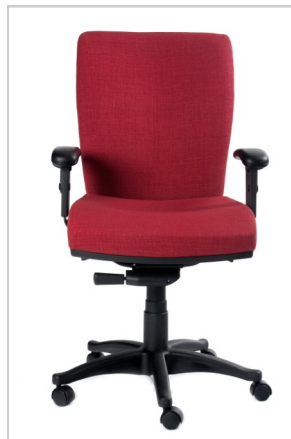

# Chairs - Managers

**Executive Affair**  
High Back with  
Chrome Base and  
Fixed Arms

(Available std base and in  
Medium back)

**E-corp**  
High Back with Spider  
base Chrome and  
Height Adjustable Arm

**Tluxe**  
High Back Executive  
with Chrome Base.

(Available in Medium back )

# Chairs - Boardroom

**Boardroom Affair**  
Low Back, Chrome Base and Fixed Arms

(Available Std Base and in Medium back )

**Q Boardroom**  
Low Back. Std Base and Fixed Arms.

(Available Chrome Base and in Medium back )

**Suave**  
Medium Back, Height Adjustable arms and Std Base.

(Available Chrome Base and in High back )

**Active Executive**  
Medium Back with Chrome Base

(Available in High back )

**Casual Affair**  
Canterliever Base and arms, chrome.