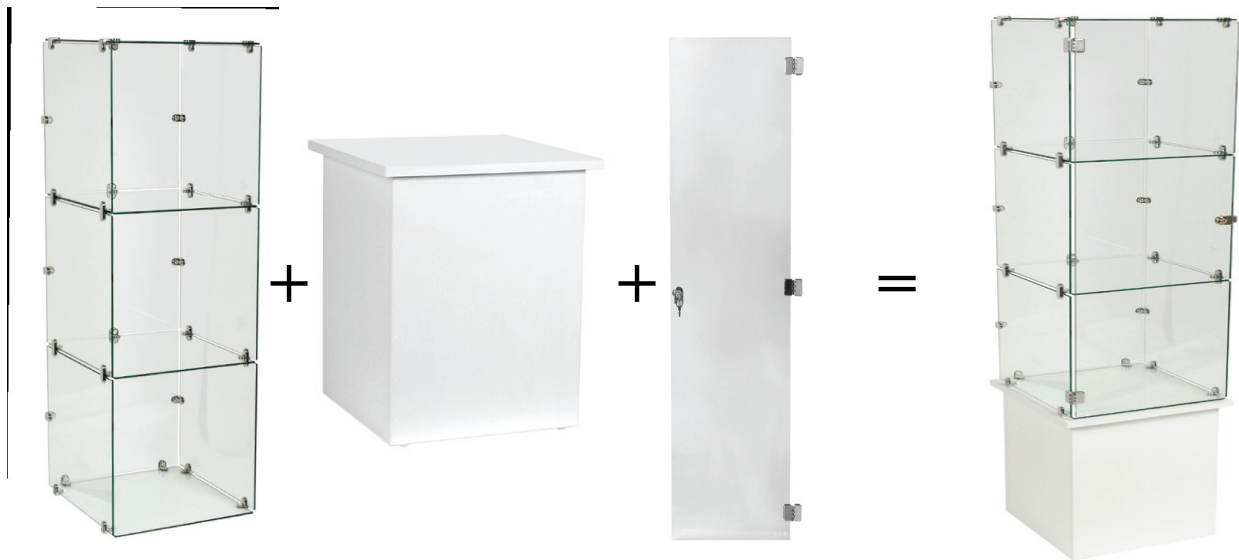

Glass Cube Units

Crisp Clear Glass

Adds a touch of Class . . .

Display your precious merchandise in glass cube units & choose your own configuration.

Easy to assemble with bases, lightboxes & lockable doors available

Do it yourself, or ask for our installation services.

BUILD YOUR OWN! Below is an example of what you can create!

Glass Cube Units

TEMPERED GLASS SINGLE
CUBE UNIT
1 CUBE WIDE
CODE F1110CGCH
COLOUR CLEAR GLASS &
CHROME

TEMPERED GLASS TWO
CUBE UNIT
1 CUBE WIDE X 2 CUBE
HIGH
CODE F1120CGCH
COLOUR CLEAR GLASS
& CHROME\

TEMPERED GLASS THREE
CUBE UNIT
1 CUBE WIDE X 3 CUBE
HIGH
CODE F1130CGCH
COLOUR CLEAR GLASS &
CHROME

TEMPERED GLASS SIX
CUBE UNIT 2 CUBE WIDE X 3
CUBE
CODE F1165CGCH

TEMPERED GLASS DOOR
FOR THREE HIGH CUBE
UNIT
CODE F1230CGCH
**COLOUR CLEAR GLASS
& CHROME**

Tempered 'Safety' Glass

Our glass cube units are made with 5mm thick, high quality, tempered 'safety' glass for your protection.