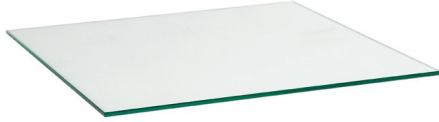

TEMPERED GLASS SHELF
FOR CUBE UNIT, INCLUDES
CLIPS
CODE F1240CGCH
**COLOUR CLEAR GLASS &
CHROME**

TEMPERED GLASS DOOR
FOR ONE HIGH CUBE UNIT
CODE F1210CGCH
COLOUR CLEAR GLASS & CHROME

TEMPERED GLASS
DOOR
FOR THREE HIGH CUBE
UNIT
CODE F1230CGCH
**COLOUR CLEAR GLASS
& CHROME**

Glass Cube Units

TEMPERED GLASS SQUARE
400MM X 400MM, 5MM THICK
CODE F1010CG
COLOUR CLEAR GLASS

MIRRORED GLASS SQUARE
PANEL
400MM X 400MM, 5MM THICK
CODE F1010MR
COLOUR MIRROR

2-WAY
CONNECTOR
FOR ASSEMBLY
OF CUBE UNITS
CODE F1002CH
**COLOUR
CHROME**