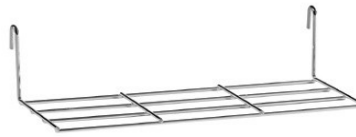

Gridmesh - Chrome

Gridmesh Panel Chrome

CODE: AP5000C
SIZE: 1800mmx600mm

MESH WALL MOUNT PANEL
850X1450MM WITH FOLDED
EDGE
CODE S1401CH
COLOUR CHROME

MESH FREESTANDING PANEL
LARGE
850X1900MM DOUBLE-SIDED USE
CODE S1402CH
COLOUR CHROME

Gridmesh Access – Chrome

MESH WATERFALL ARM
400MM LONG
CODE S1410CH
COLOUR CHROME

MESH STRAIGHT ARM
300MM LONG
CODE S1411CH
COLOUR CHROME

MESH HANGRAIL
780MM WIDE, 25MM DIA RAIL
CODE S1412CH
COLOUR CHROME

MESH SHELF SMALL
250MM WIDE X 90MM DEEP
CODE S1433CH
COLOUR CHROME

MESH SHELF MEDIUM
700MM WIDE X 180MM DEEP
CODE S1430CH
COLOUR CHROME

MESH SHELF LARGE
700MM WIDE X 300MM DEEP
CODE S1431CH
COLOUR CHROME

MESH SHELF SQUARE
300MM WIDE X 300MM DEEP
CODE S1432CH
COLOUR CHROME

Gridmesh Access – Chrome

25MM SQUARE TUBE CONNECTOR
FOR MESH FREESTANDING
PANELS
CODE S1245CH
COLOUR CHROME

MESH BASKET SMALL
250 X 180 X 120MM HIGH
CODE S1440CH
COLOUR CHROME