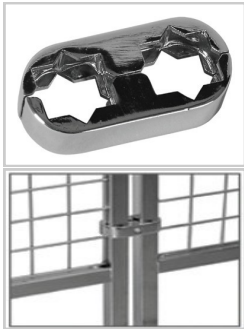

Gridmesh - Chrome

Gridmesh Panel Chrome

CODE: AP5000C
SIZE: 1800mmx600mm

MESH WALL MOUNT PANEL
850X1450MM WITH FOLDED
EDGE
CODE S1401CH
COLOUR CHROME

MESH FREESTANDING PANEL
LARGE
850X1900MM DOUBLE-SIDED USE
CODE S1402CH
COLOUR CHROME

MESH SHELF SMALL
250MM WIDE X 90MM DEEP
CODE S1433CH
COLOUR CHROME

MESH SHELF MEDIUM
700MM WIDE X 180MM DEEP
CODE S1430CH
COLOUR CHROME

MESH SHELF LARGE
700MM WIDE X 300MM DEEP
CODE S1431CH
COLOUR CHROME

MESH SHELF SQUARE
300MM WIDE X 300MM DEEP
CODE S1432CH
COLOUR CHROME

Gridmesh Access – Chrome

25MM SQUARE TUBE CONNECTOR
FOR MESH FREESTANDING
PANELS
CODE S1245CH
COLOUR CHROME

MESH BASKET SMALL
250 X 180 X 120MM HIGH
CODE S1440CH
COLOUR CHROME

MESH BASKET LARGE
350 X 260 X 200MM HIGH
CODE S1441CH
COLOUR CHROME

MESH HAT RING
150MM DIAMETER RING
CODE S1450CH
COLOUR CHROME

MESH CAP & HAT HOOK
WITH BRIM SUPPORT
CODE S1451CH
COLOUR CHROME

TORSO NECK FITTING
SUITABLE FOR MESH SYSTEM
CODE S1455CH
COLOUR CHROME