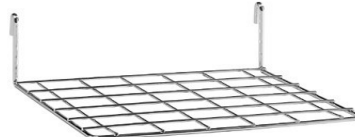

Gridmesh - Chrome

Gridmesh Panel Chrome

CODE: AP5000C
SIZE: 1800mmx600mm

MESH WALL MOUNT PANEL
850X1450MM WITH FOLDED
EDGE
CODE S1401CH
COLOUR CHROME

MESH FREESTANDING PANEL
LARGE
850X1900MM DOUBLE-SIDED USE
CODE S1402CH
COLOUR CHROME

Gridmesh Access – Chrome

MESH WATERFALL ARM
400MM LONG
CODE S1410CH
COLOUR CHROME

MESH STRAIGHT ARM
300MM LONG
CODE S1411CH
COLOUR CHROME

MESH HANGRAIL
780MM WIDE, 25MM DIA RAIL
CODE S1412CH
COLOUR CHROME

MESH SHELF SMALL
250MM WIDE X 90MM DEEP
CODE S1433CH
COLOUR CHROME

MESH SHELF MEDIUM
700MM WIDE X 180MM DEEP
CODE S1430CH
COLOUR CHROME

MESH SHELF LARGE
700MM WIDE X 300MM DEEP
CODE S1431CH
COLOUR CHROME

MESH SHELF SQUARE
300MM WIDE X 300MM DEEP
CODE S1432CH
COLOUR CHROME

Gridmesh Access – Chrome

25MM SQUARE TUBE CONNECTOR
FOR MESH FREESTANDING
PANELS
CODE S1245CH
COLOUR CHROME

MESH BASKET SMALL
250 X 180 X 120MM HIGH
CODE S1440CH
COLOUR CHROME