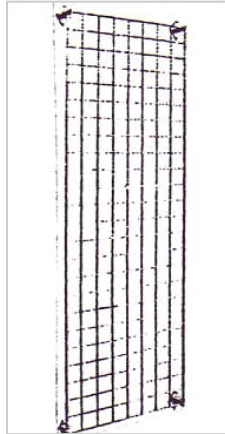

Gridmesh - Chrome

Gridmesh Panel Chrome

CODE: AP5000C
SIZE: 1800mmx600mm

MESH WALL MOUNT PANEL
850X1450MM WITH FOLDED
EDGE
CODE S1401CH
COLOUR CHROME

MESH FREESTANDING PANEL
LARGE
850X1900MM DOUBLE-SIDED USE
CODE S1402CH
COLOUR CHROME

Gridmesh Access – Chrome

MESH WATERFALL ARM
400MM LONG
CODE S1410CH
COLOUR CHROME

MESH STRAIGHT ARM
300MM LONG
CODE S1411CH
COLOUR CHROME

MESH HANGRAIL
780MM WIDE, 25MM DIA RAIL
CODE S1412CH
COLOUR CHROME

MESH SHELF SMALL
250MM WIDE X 90MM DEEP
CODE S1433CH
COLOUR CHROME

MESH SHELF MEDIUM
700MM WIDE X 180MM DEEP
CODE S1430CH
COLOUR CHROME

MESH SHELF LARGE
700MM WIDE X 300MM DEEP
CODE S1431CH
COLOUR CHROME

MESH SHELF SQUARE
300MM WIDE X 300MM DEEP
CODE S1432CH
COLOUR CHROME

Gridmesh Access – Chrome

25MM SQUARE TUBE CONNECTOR
FOR MESH FREESTANDING
PANELS
CODE S1245CH
COLOUR CHROME

MESH BASKET SMALL
250 X 180 X 120MM HIGH
CODE S1440CH
COLOUR CHROME