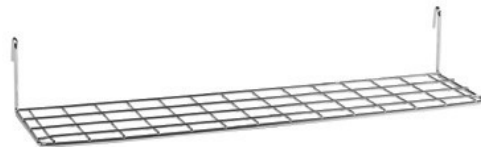

Gridmesh - Chrome

Gridmesh Panel Chrome

CODE: AP5000C
SIZE: 1800mmx600mm

MESH WALL MOUNT PANEL
850X1450MM WITH FOLDED
EDGE
CODE S1401CH
COLOUR CHROME

MESH FREESTANDING PANEL
LARGE
850X1900MM DOUBLE-SIDED USE
CODE S1402CH
COLOUR CHROME

Gridmesh Access – Chrome

MESH WATERFALL ARM
400MM LONG
CODE S1410CH
COLOUR CHROME

MESH STRAIGHT ARM
300MM LONG
CODE S1411CH
COLOUR CHROME

MESH HANGRAIL
780MM WIDE, 25MM DIA RAIL
CODE S1412CH
COLOUR CHROME

MESH SHELF SMALL
250MM WIDE X 90MM DEEP
CODE S1433CH
COLOUR CHROME

MESH SHELF MEDIUM
700MM WIDE X 180MM DEEP
CODE S1430CH
COLOUR CHROME

MESH SHELF LARGE
700MM WIDE X 300MM DEEP
CODE S1431CH
COLOUR CHROME

MESH SHELF SQUARE
300MM WIDE X 300MM DEEP
CODE S1432CH
COLOUR CHROME

Gridmesh Access – Chrome

25MM SQUARE TUBE CONNECTOR
FOR MESH FREESTANDING
PANELS
CODE S1245CH
COLOUR CHROME

MESH BASKET SMALL
250 X 180 X 120MM HIGH
CODE S1440CH
COLOUR CHROME