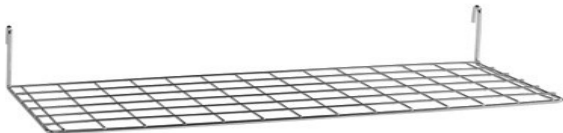

Gridmesh - Chrome

Gridmesh Panel Chrome

CODE: AP5000C
SIZE: 1800mmx600mm

MESH WALL MOUNT PANEL
850X1450MM WITH FOLDED
EDGE
CODE S1401CH
COLOUR CHROME

MESH FREESTANDING PANEL
LARGE
850X1900MM DOUBLE-SIDED USE
CODE S1402CH
COLOUR CHROME

Gridmesh Access – Chrome

MESH WATERFALL ARM
400MM LONG
CODE S1410CH
COLOUR CHROME

MESH STRAIGHT ARM
300MM LONG
CODE S1411CH
COLOUR CHROME

MESH HANGRAIL
780MM WIDE, 25MM DIA RAIL
CODE S1412CH
COLOUR CHROME

MESH SHELF SMALL
250MM WIDE X 90MM DEEP
CODE S1433CH
COLOUR CHROME

MESH SHELF MEDIUM
700MM WIDE X 180MM DEEP
CODE S1430CH
COLOUR CHROME

MESH SHELF LARGE
700MM WIDE X 300MM DEEP
CODE S1431CH
COLOUR CHROME

MESH SHELF SQUARE
300MM WIDE X 300MM DEEP
CODE S1432CH
COLOUR CHROME

Gridmesh Access – Chrome

25MM SQUARE TUBE CONNECTOR
FOR MESH FREESTANDING
PANELS
CODE S1245CH
COLOUR CHROME

MESH BASKET SMALL
250 X 180 X 120MM HIGH
CODE S1440CH
COLOUR CHROME