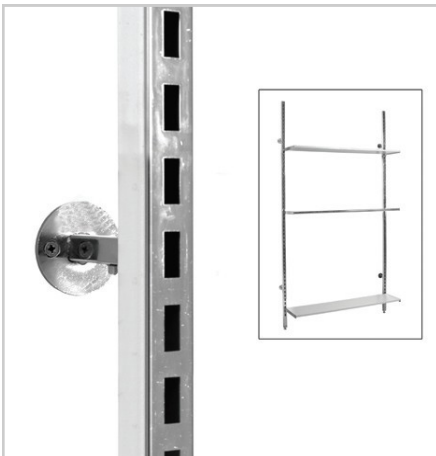

## **Offset Posts**

MAXISLOT 32MM SQUARE UPRIGHT

**SIZE:** 2400MM WITH OFF-SET MOUNT

**CODE:** S8001CH

## **Direct Fix**

MAXISLOT 32MM SQUARE UPRIGHT

**SIZE:** 2400MM FLUSH-TO-WALL MOUNT

**CODE** S8002CH