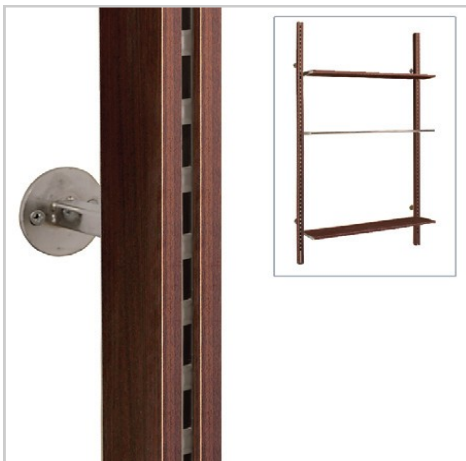

Offset Posts

MAXISLOT 32MM SQ UPRIGHT
SIZE: 2400MM WITH OFF-SET
MOUNT
COLOUR: CHROME /WENGE

CODE: S8001BSWE