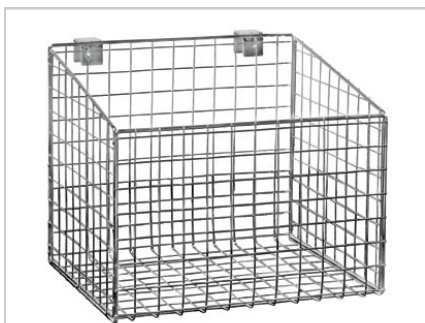

MAXISLOT- CHROME

ACCESSORIES

BASKET UNIT TO SUIT 25MM
SQ RAIL 300 X 250 X 250MM
CODE S8380CH