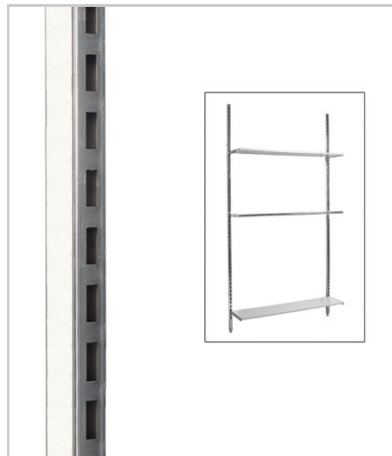

## **Offset Posts**

MAXISLOT 32MM SQUARE UPRIGHT

**SIZE:** 2400MM WITH OFF-SET MOUNT

**CODE:** S8001CH