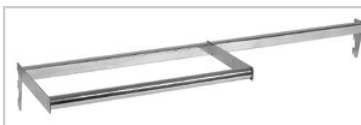

MAXISLOT HANGRAIL  
25MM DIA RAIL  
CODE S8033BS  
SIZE 900MM WIDE

MAXISLOT BACKRAIL  
CODE S8023BS  
SIZE: 900MM WIDE X  
40MM DEEP

MAXISLOT HANGRAIL  
25MM DIA RAIL  
CODE S8031BS  
SIZE 600MM WIDE

MAXISLOT BACKRAIL  
CODE S8021BS  
SIZE: 600MM WIDE X  
40MM DEEP