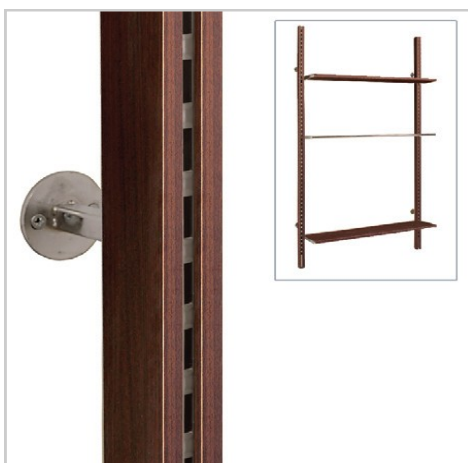

Offset Posts

MAXISLOT 32MM SQ UPRIGHT
SIZE: 2400MM WITH OFF-SET
MOUNT
COLOUR: SATIN CHROME /
WENGE

CODE: S8001SCWE