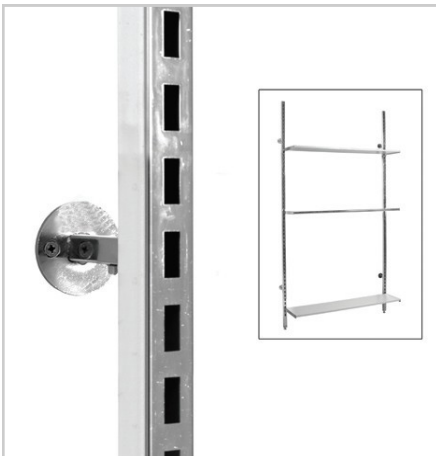

MAXISLOT- B.SILVER

Offset Posts

MAXISLOT 32MM SQUARE UPRIGHT

SIZE: 2400MM WITH OFF-SET MOUNT

CODE: S8001BS