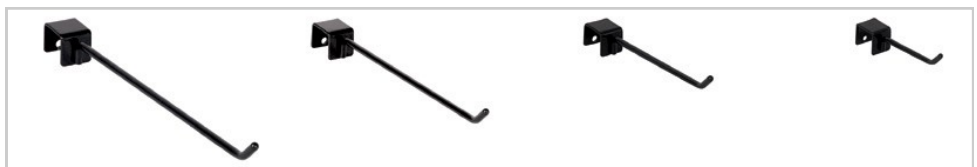

## ACCESSORIES- Arms & Hooks

MAXISLOT STRAIGHT A  
**SIZE:** 300MM LONG  
**CODE** S8330BK

MAXISLOT WATERFALL  
**SIZE:** 400MM LONG  
**CODE** S8350BK

MAXISLOT STEPPED  
**SIZE:** 365MM LONG  
 WITH 2 LEVELS  
**CODE** S8370BK

MAXISLOT STRAIGHT  
**SIZE:** 400MM LONG  
**CODE** S8340BK

MAXISLOT ANGLED ARM  
 400MM LONG WITH 5  
 HOOKS  
**CODE** S8360BK

MAXISLOT HAT RING  
 150MM DIAMETER  
**CODE** S8352BK

TORSO NECK FITTING  
 FOR MAXISLOT OR  
 25MM RAIL  
**CODE** S8355BK

MAXISLOT  
 HOOK  
**SIZE:** 250mm  
**CODE:** S8325BK

MAXISLOT  
 HOOKS  
**SIZE:** 200mm  
**CODE:** S8320BK

MAXISLOT  
 HOOKS  
**SIZE:** 150mm  
**CODE:** S8315BK

MAXISLOT  
 HOOKS  
**SIZE:** 100mm  
**CODE:** S8310BK