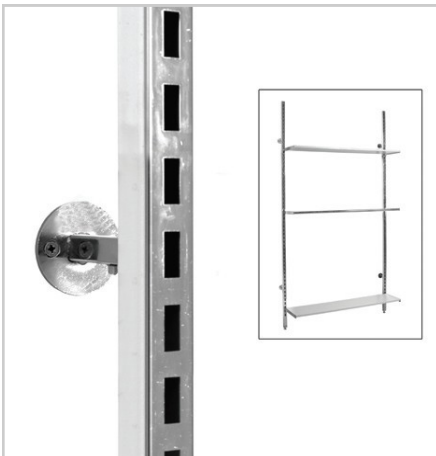

MAXISLOT- S.CHROME

Offset Posts

MAXISLOT 32MM SQUARE UPRIGHT

SIZE: 2400MM WITH OFF-SET MOUNT

CODE: S8001SC