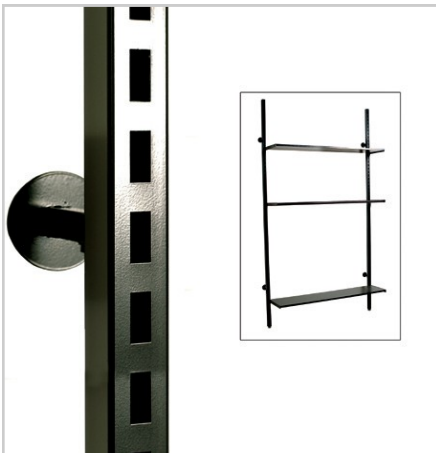

MAXISLOT- BLACK

Offset Posts

MAXISLOT 32MM SQUARE UPRIGHT

SIZE: 2400MM WITH OFF-SET MOUNT

CODE: S8001BK