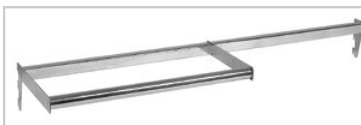

MAXISLOT HANGRAIL  
25MM DIA RAIL  
CODE S8033SC  
SIZE:900MM WIDE

MAXISLOT BACKRAIL  
CODE S8023SC  
SIZE:900MM WIDE X  
40MM DEEP

MAXISLOT HANGRAIL  
25MM DIA RAIL  
CODE S8031SC  
SIZE:600MM WIDE

MAXISLOT BACKRAIL  
CODE S8021SC  
SIZE:600MM WIDE X  
40MM DEEP