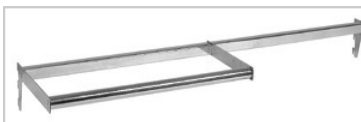

MAXISLOT COMBINA-
TION RAIL
SIZE:1200MM WIDE, LEFT
HANG
CODE S8036CH