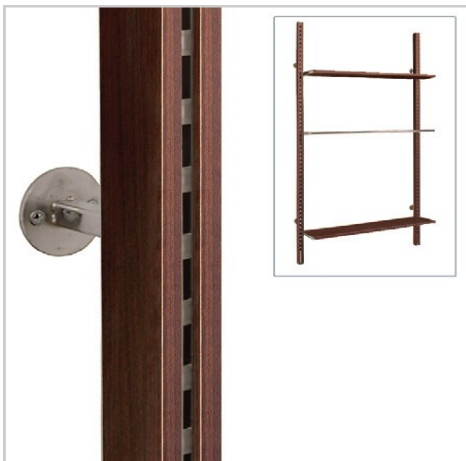

Offset Posts

MAXISLOT 32MM SQ UPRIGHT
SIZE: 2400MM WITH OFF-SET
MOUNT
COLOUR: CHROME /WENGE

CODE: S8001CHWE