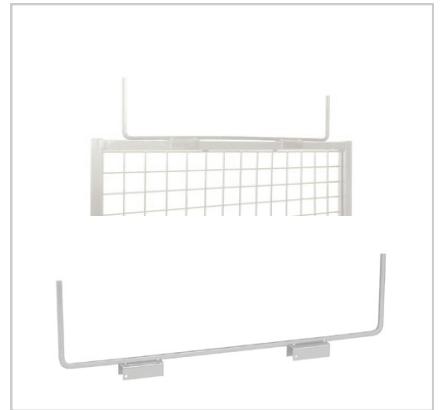

Ticket Frames

SIGN HOLDER 600MM WIDE
FITS 25MM SQUARE RAIL
CODE T1280CH
COLOUR CHROME

SIGN HOLDER 600MM WIDE
FITS 25MM SQUARE RAIL
CODE T1280BK
COLOUR BLACK

SIGN HOLDER 600MM WIDE
FITS 25MM SQUARE RAIL
CODE T1280WH
COLOUR WHITE