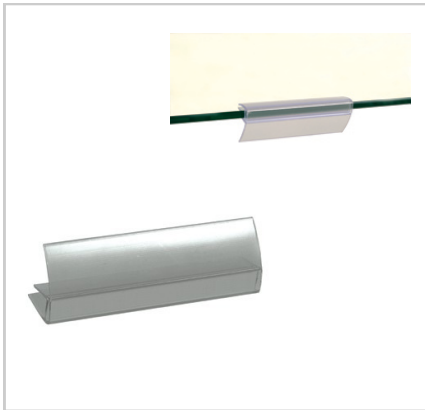

Ticket Frames

6MM GLASS SHELF CLIP
25MM X 70MM TICKET SIZE
CODE T1727TR
COLOUR TRANSPARENT