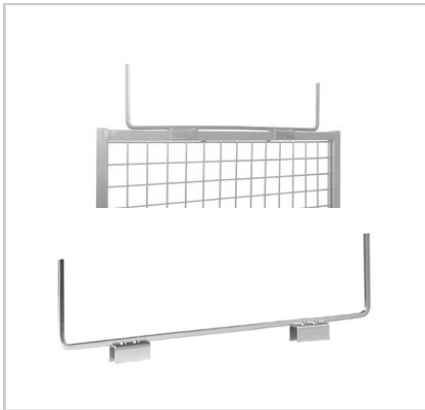

Ticket Frames

SIGN HOLDER 600MM WIDE
FITS 25MM SQUARE RAIL
CODE T1280CH
COLOUR CHROME

SIGN HOLDER 600MM WIDE
FITS 25MM SQUARE RAIL
CODE T1280BK
COLOUR BLACK

SIGN HOLDER 600MM WIDE
FITS 25MM SQUARE RAIL
CODE T1280WH
COLOUR WHITE