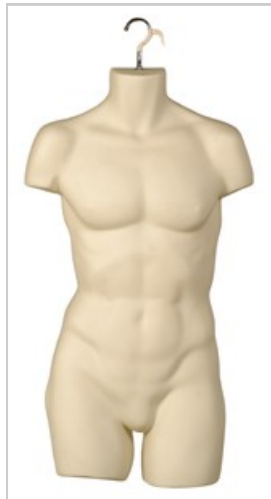

# Body forms

**10-12 FEMALE PLASTIC TORSO FRONT WITH HANGING HOOK**  
HEIGHT:770MM

**CODE B9030BK**  
**COLOUR BLACK**

**CODE B9030SK**  
**COLOUR SKIN**

**CODE B9030WH**  
**COLOUR WHITE**

**CODE B9030TR**  
**COLOUR**  
TRANSLUCENT

**M- L MALE PLASTIC TORSO FRONT WITH HANGING HOOK**  
HEIGHT:860MM

**CODE B9034BK**  
**COLOUR BLACK**

**CODE B9034SK**  
**COLOUR SKIN**

**CODE B9034WH**  
**COLOUR WHITE**

**CODE B9034TR**  
**COLOUR**  
TRANSLUCENT

# Body forms

---

**6-8 YEARS CHILD PLASTIC TORSO FRONT WITH HANGING HOOK**  
HEIGHT:770MM

**CODE B9032BK**  
**COLOUR BLACK**

**CODE B9032SK**  
**COLOUR SKIN**

**CODE B9032WH**  
**COLOUR WHITE**

**CODE B9032TR**  
**COLOUR**  
**TRANSLUCENT**

2 Dimensional body form front.  
Includes hanging hook, ideal for displaying on rack or wall.