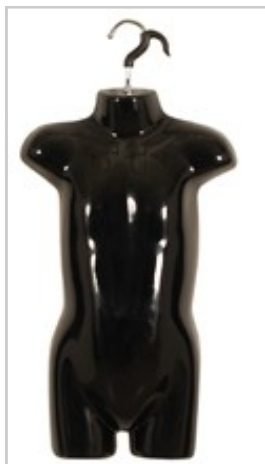

# Body forms

**10-12 FEMALE PLASTIC TORSO FRONT WITH HANGING HOOK**  
HEIGHT:770MM

**CODE B9030BK**  
**COLOUR BLACK**

**CODE B9030SK**  
**COLOUR SKIN**

**CODE B9030WH**  
**COLOUR WHITE**

**CODE B9030TR**  
**COLOUR**  
TRANSLUCENT

**M- L MALE PLASTIC TORSO FRONT WITH HANGING HOOK**  
HEIGHT:860MM

**CODE B9034BK**  
**COLOUR BLACK**

**CODE B9034SK**  
**COLOUR SKIN**

**CODE B9034WH**  
**COLOUR WHITE**

**CODE B9034TR**  
**COLOUR**  
TRANSLUCENT

# Body forms

---

**6-8 YEARS CHILD PLASTIC TORSO FRONT WITH HANGING HOOK**  
HEIGHT:770MM

**CODE B9032BK**  
**COLOUR BLACK**

**CODE B9032SK**  
**COLOUR SKIN**

**CODE B9032WH**  
**COLOUR WHITE**

**CODE B9032TR**  
**COLOUR**  
**TRANSLUCENT**

2 Dimensional body form front.  
Includes hanging hook, ideal for displaying on rack or wall.