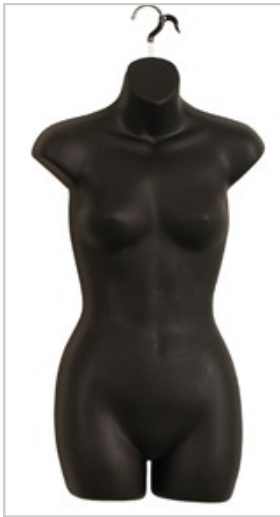

# Body forms

**10-12 FEMALE PLASTIC TORSO FRONT WITH HANGING HOOK**  
HEIGHT:770MM

**CODE B9030BK**  
**COLOUR BLACK**

**CODE B9030SK**  
**COLOUR SKIN**

**CODE B9030WH**  
**COLOUR WHITE**

**CODE B9030TR**  
**COLOUR**  
TRANSLUCENT

**M- L MALE PLASTIC TORSO FRONT WITH HANGING HOOK**  
HEIGHT:860MM

**CODE B9034BK**  
**COLOUR BLACK**

**CODE B9034SK**  
**COLOUR SKIN**

**CODE B9034WH**  
**COLOUR WHITE**

**CODE B9034TR**  
**COLOUR**  
TRANSLUCENT

# Body forms

---

**6-8 YEARS CHILD PLASTIC TORSO FRONT WITH HANGING HOOK**  
HEIGHT:770MM

**CODE B9032BK**  
**COLOUR BLACK**

**CODE B9032SK**  
**COLOUR SKIN**

**CODE B9032WH**  
**COLOUR WHITE**

**CODE B9032TR**  
**COLOUR**  
**TRANSLUCENT**

2 Dimensional body form front.  
Includes hanging hook, ideal for displaying on rack or wall.