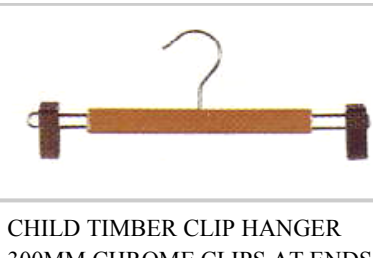

Hangers – Timber Budget

BUDGET TIMBER HANGER 440MM
WIDE, FLAT PROFILE
CODE H2640BH
COLOUR BEECH

BUDGET TIMBER HANGER 440MM
WIDE, CONTOURED PROFILE
CODE H2641BH
COLOUR BEECH

Hangers – Timber Children

CHILD TIMBER HANGER
350MM WITH RAIL & NOTCHES
CODE H2604BH
COLOUR BEECH

CHILD TIMBER HANGER
350MM WITH RAIL & NOTCHES
CODE H2604WH
COLOUR WHITE

CHILD TIMBER HANGER
350MM, NOTCHES & CLIPS
CODE H2605BH
COLOUR BEECH

CHILD TIMBER HANGER
350MM, NOTCHES & CLIPS
CODE H2605WH
COLOUR WHITE