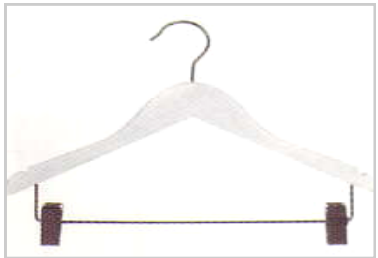

CHILD TIMBER HANGER
350MM, NOTCHES & CLIPS
CODE H2605WH
COLOUR WHITE