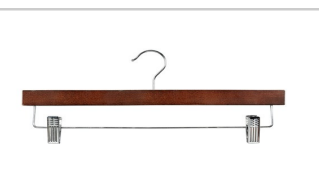

DELUXE HANGER450MM
WITH FORMED SHOULDERS
CODE H2635WH
COLOUR WHITE

DELUXE HANGER450MM
WITH FORMED SHOULDERS
CODE H2635WE
COLOUR WENGE

TIMBER CLIP HANGER
380MM CHROME CLIPS BE-
LOW
CODE H2629BH
COLOUR BEECH

TIMBER CLIP HANGER
380MM CHROME CLIPS
BELOW
CODE H2629BK
COLOUR BLACK

TIMBER CLIP HANGER
380MM CHROME CLIPS
BELOW
CODE H2629MH
COLOUR MAHOGANY

TIMBER CLIP HANGER
380MM CHROME CLIPS BE-
LOW
CODE H2629WH
COLOUR WHITE