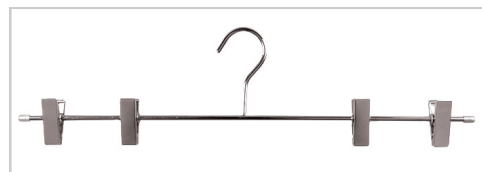

MULTI-USE SAMPLES HANGER
500MM WIDE WITH FOUR CLIPS
CODE H3201CH
COLOUR CHROME