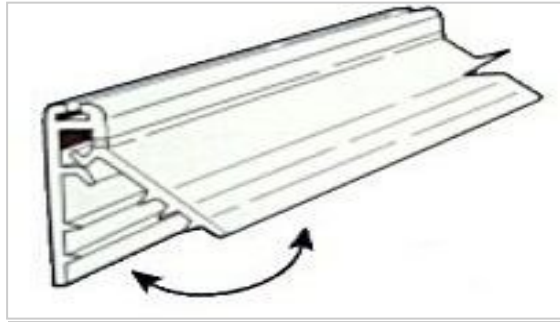

CODE A2101WH
COLOUR WHITE

CODE A2101BK
COLOUR BLACK

Hanging Accessories

Aluminium Poster Snap Set
Poster Snap set includes top & bottom rail, end caps and 2 Black Clips

Size 600 mm
Code SJC-PS600S

Size 900 mm
Code SJC-PS900S

Size 1200 mm
Code SJC-PS1200S

Poster Snap- Hanging Clip
BLACK

Code C-PSHC

Poster Gripper Plastic

Size 600 mm
Code SJC-PG600

Size 900 mm
Code SJC-PG900

Size 1200 mm
Code SJC-PG1200

Poster Gripper - Hanging Clip