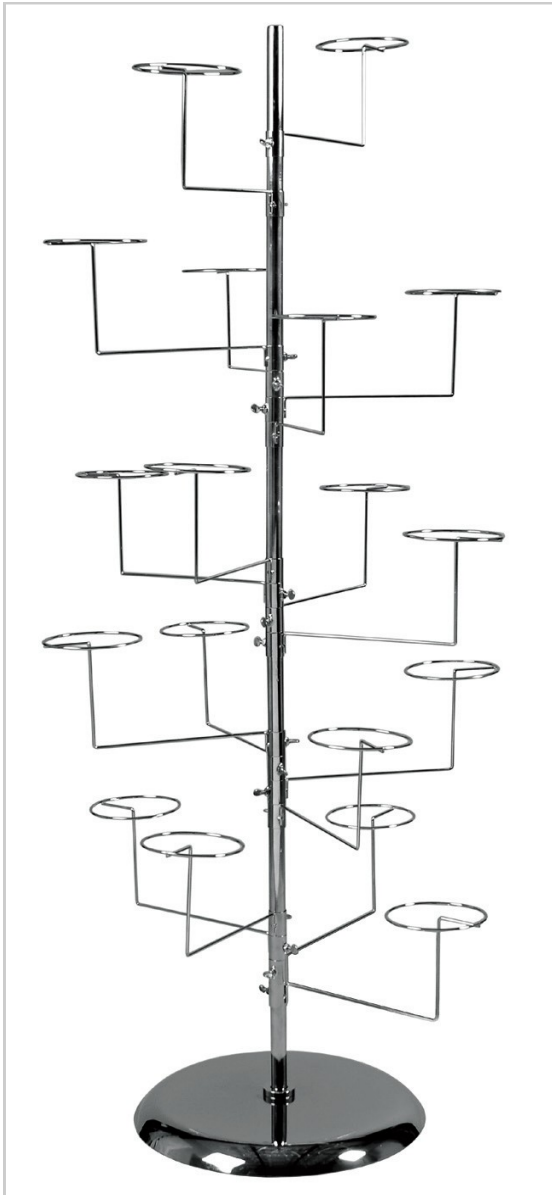

Hat and Wig Displays

HAT DISPLAY STAND COMPLETE
18 HAT RINGS AND CHROME BASE
CODE M2509CH
COLOUR CHROME