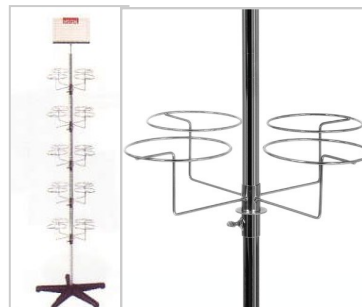

4-IN-1 HAT RING
TO FIT 25MM TUBE
POST
CODE M2511CH
COLOUR CHROME