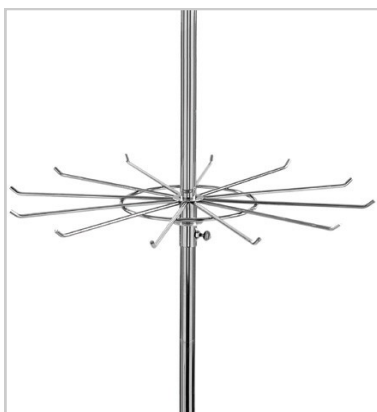

Jewellery Displays

POLE
MERCHANDISER ON
BASE
1800MM ADJUSTABLE
HEIGHT
CODE M9150BK
COLOUR BLACK

25MM DIAMETER TUBE LENGTHS
COLOUR CHROME

SIZE 900
CODE S1610CH

SIZE 1200
CODE S1611CH

SIZE 1800
CODE S1612CH

SIZE 2400
CODE S1613CH

SIZE 3600
CODE S1614CH

FIXING COLLAR FOR
25MM TUBE LENGTHS
CODE M2513CH
COLOUR CHROME

FIVE PRONG BASE ON GLIDES
TO FIT 25MM TUBE POST
CODE M2515BK
COLOUR BLACK

FIVE PRONG BASE ON CAS-
TORS
TO FIT 25MM TUBE POST
CODE M2516BK
COLOUR BLACK

12 PRONG SPINNER LARGE
TO FIT 25MM TUBE POST
CODE M2512CH
COLOUR CHROME

Jewellery Displays

1-TIER ACCESSORIES
DISPLAY
310-600MM ADJ.
HEIGHT
CODE M2850CH
COLOUR CHROME

2-TIER ACCESSORIES
DISPLAY
460-600MM ADJ.
HEIGHT
CODE M2855CH
COLOUR CHROME