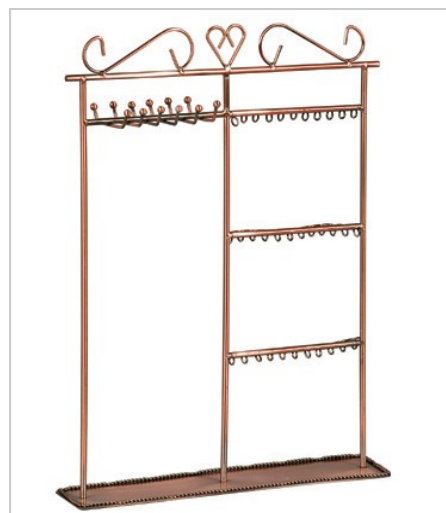

COMBINATION JEWELLERY
DISPLAY
FOR MULTI-PURPOSE USE
CODE M3262CP
COLOUR COPPER