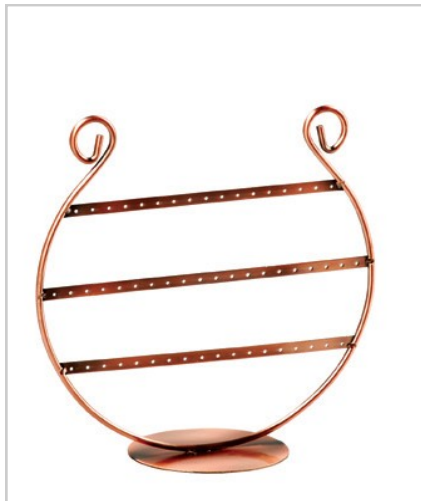

LYRE EARRING DISPLAY
STAND
LARGE 3 LEVELS
CODE M3290CP
COLOUR COPPER