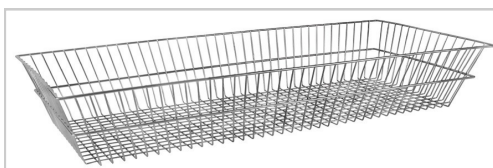

UTILITY RACK EXTENSION KIT  
2 X 300MM HIGH  
EXTENSIONS  
**CODE R1081CH**  
**COLOUR CHROME**

'Z' – RACK STANDARD  
1550MM X 1750MM HIGH ON  
CASTORS  
**CODE R1202BKCH**  
**COLOUR BLACK & CHROME**

Z-RACK EXTRA SINGLE RAIL  
1550MM WIDE  
**CODE R1204CH**  
**COLOUR CHROME**

# Racks

COLLAPSIBLE RACK SINGLE RAIL  
1280MM WIDE X 580MM DEEP  
ADJUSTABLE HEIGH 1450-1700mm  
**CODE R1233CH**  
**COLOUR CHROME**

COLLAPSIBLE RACK DOUBLE  
RAIL 1280MM WIDE X 580MM  
DEEP ADJUSTABLE HEIGHT 1450  
-1700mm  
**CODE R1234CH**  
**COLOUR CHROME**