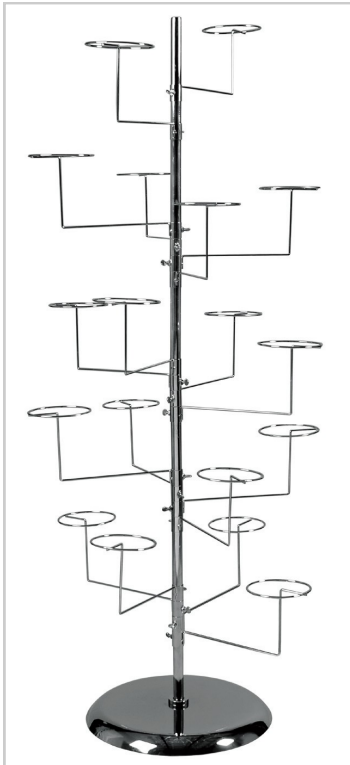

Racks

HAT DISPLAY STAND
COMPLETE
18 HAT RINGS AND CHROME
BASE
CODE M2509CH
COLOUR CHROME