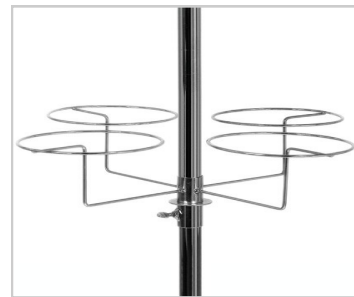

# Racks

HAT DISPLAY STAND  
COMPLETE  
18 HAT RINGS AND CHROME  
BASE  
**CODE M2509CH**  
**COLOUR CHROME**

POLE MERCHANDISER ON BASE  
1800MM ADJUSTABLE HEIGHT  
**CODE M9150BK**  
**COLOUR BLACK**

SINGLE HAT RING  
TO FIT 25MM DIAMETER  
TUBE  
**CODE M2510CH**  
**COLOUR CHROME**