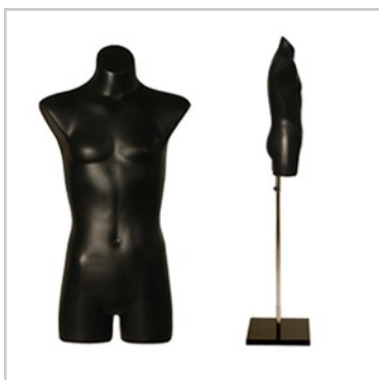

CODE B9323BK
COLOUR BLACK

CODE B9323SK
COLOUR SKIN

CODE B9323WH
COLOUR WHITE

Made from high quality, durable plastic with matt finish
Ideal for shelf or counter top garment display
Torso with base is ideal for freestanding floor display.
Bases sold separately (See 'Bases & Stands' for full range)

CODE B9325BK
COLOUR BLACK

CODE B9325SK
COLOUR SKIN

CODE B9325WH
COLOUR WHITE

Made from high quality, durable plastic with matt finish
Ideal for shelf or counter top garment display
Torso with base is ideal for freestanding floor display.
Bases sold separately (See 'Bases & Stands' for full range)

Torso : female large

CODE B9327SK
COLOUR SKIN

16+ FEMALE PLASTIC TORSO

HEIGHT:910MM BUST: 1070MM WAIST:870MM HIP: 1090MM

Torso : youth

8-10 YR YOUTH PLASTIC TORSO

HEIGHT:710MM SHOULDER: 360MM CHEST:690MM WAIST: 590MM

CODE B9326BK
COLOUR BLACK

CODE B9326SK
COLOUR SKIN

CODE B9326WH
COLOUR WHITE

Made from high quality, durable plastic with matt finish
Ideal for shelf or counter top garment display
Torso with base is ideal for freestanding floor display.
Bases sold separately (See 'Bases & Stands' for full range)