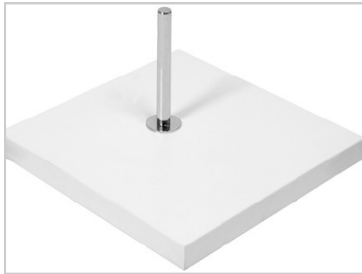

White
CODE: B7602WH