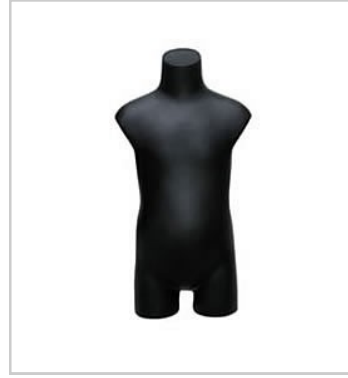

Torso : youth continued