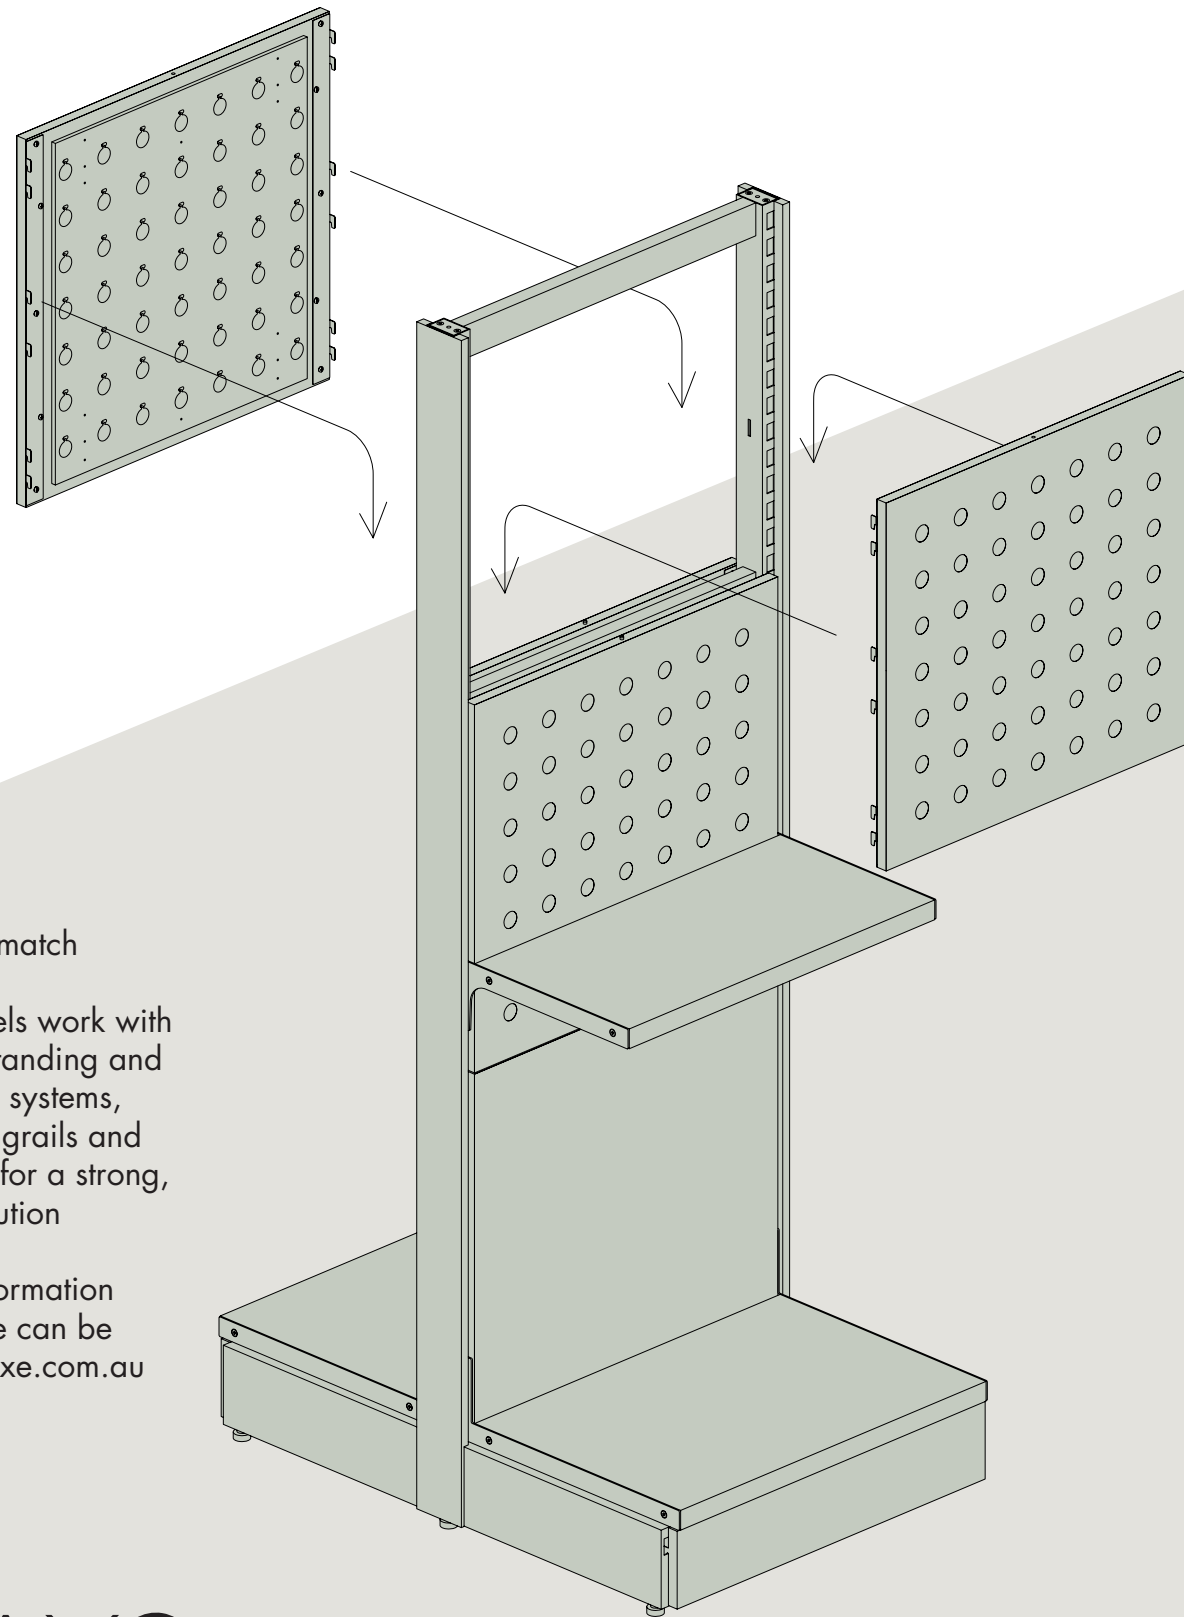

Mix with MAXe

The perfect match

Peggie panels work with MAXe freestanding and wall display systems, shelves, hangrails and accessories for a strong, versatile solution

Detailed information about MAXe can be found at maxe.com.au