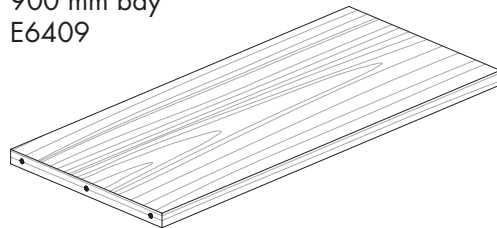

600 mm bay
E6406

900 mm bay
E6409

1200 mm bay
E6412

30 mm shelves 400 mm D

30 mm shelf bracket set
400 mm D

Load capacity 30 kg.

E6004

WTS White sand