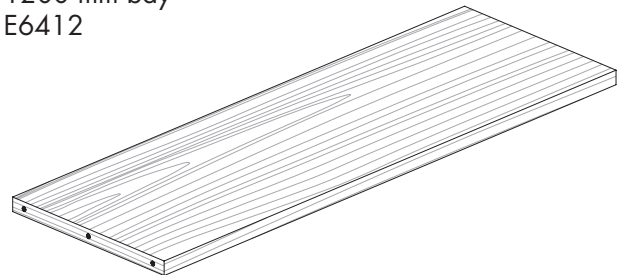

600 mm bay
E6406

900 mm bay
E6409

1200 mm bay
E6412

30 mm shelves 400 mm D

30 mm shelf bracket set
400 mm D

Load capacity 30 kg.

E6004

WTS White sand