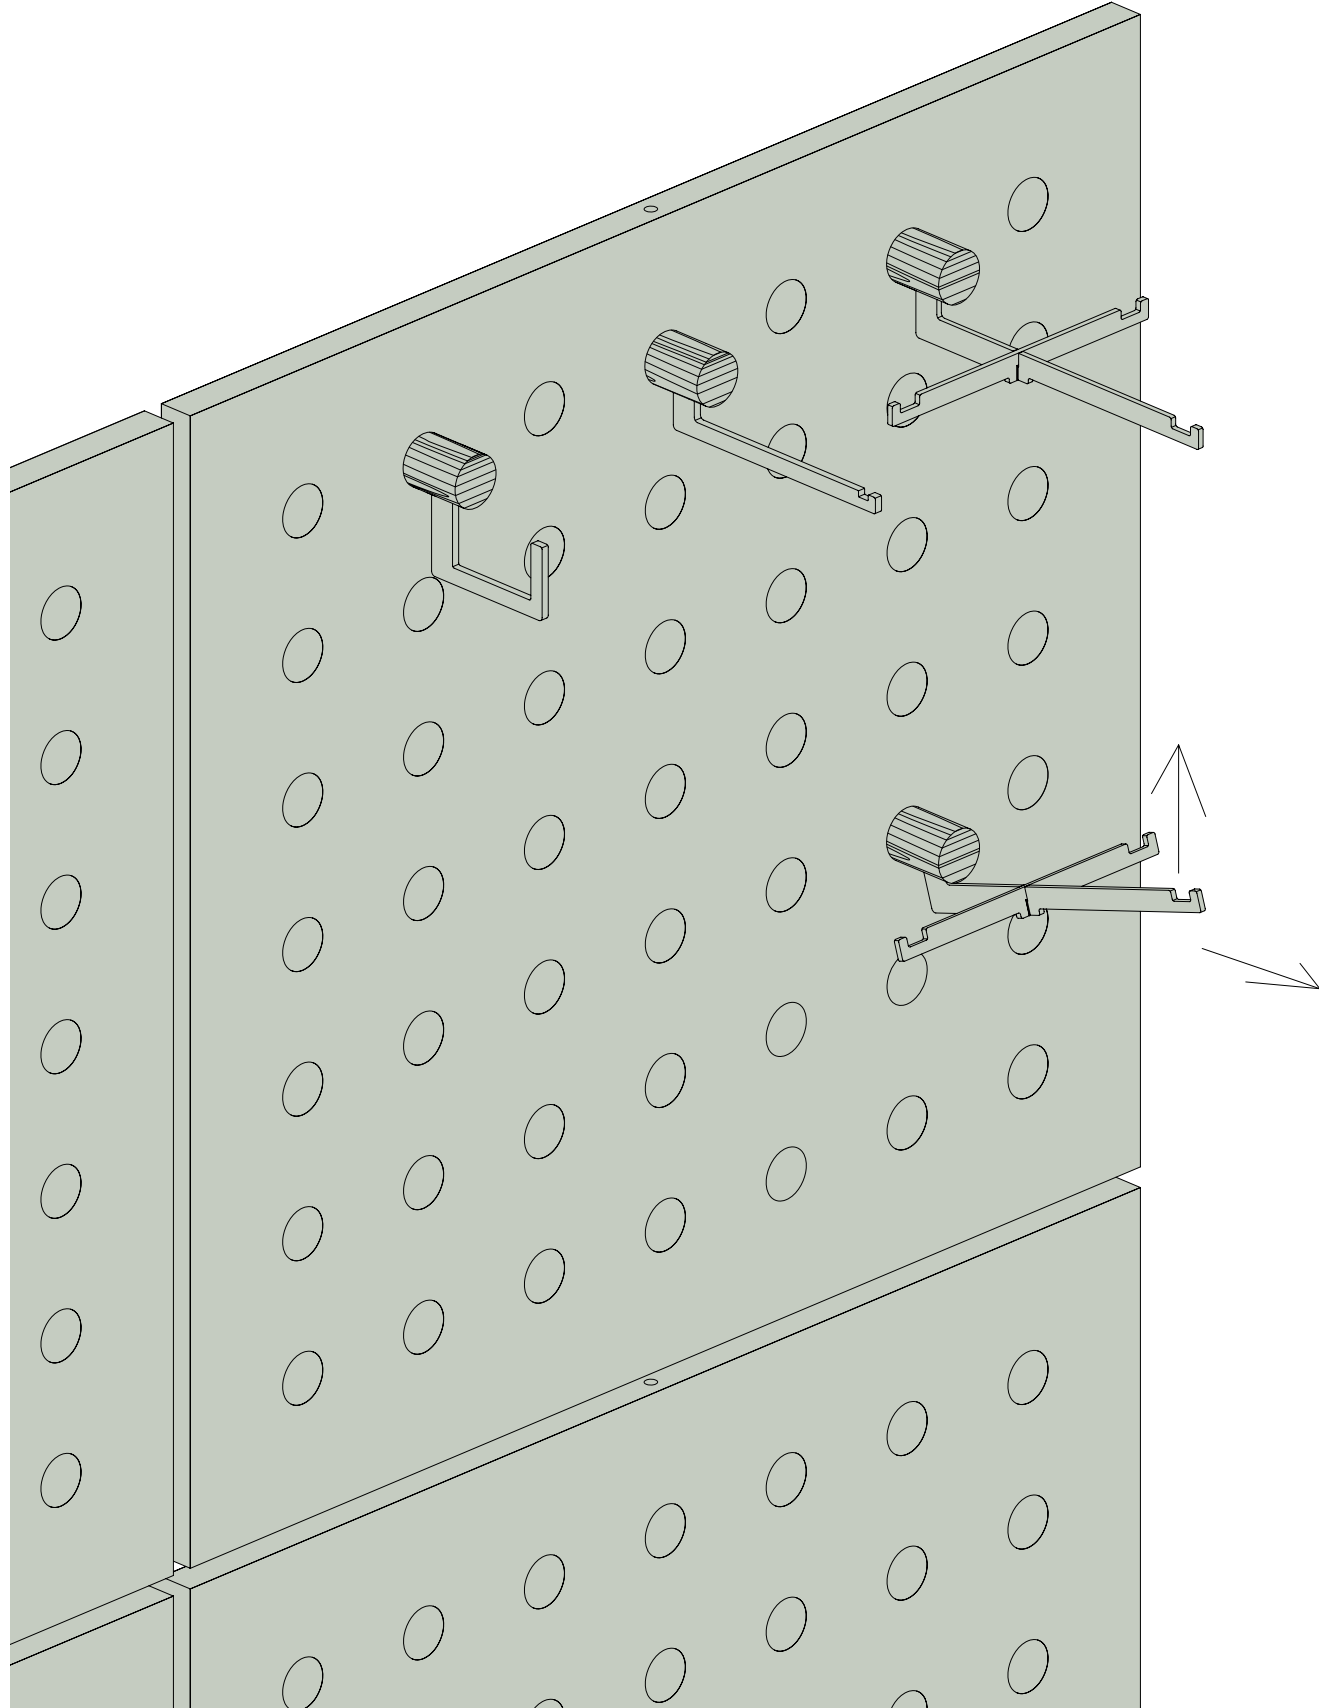

## Accessory pegs

### Hook

30 D × 28 mm H.  
For use with Hangrail.  
Load capacity 10 kg.

P2901

new

WTS White sand

BKS Black sand

Quantity	Saving	Each inc GST
1-9	-	\$13.00
10-49	4%	\$12.50
50+	8%	\$12.00

Reward pricing Each inc GST