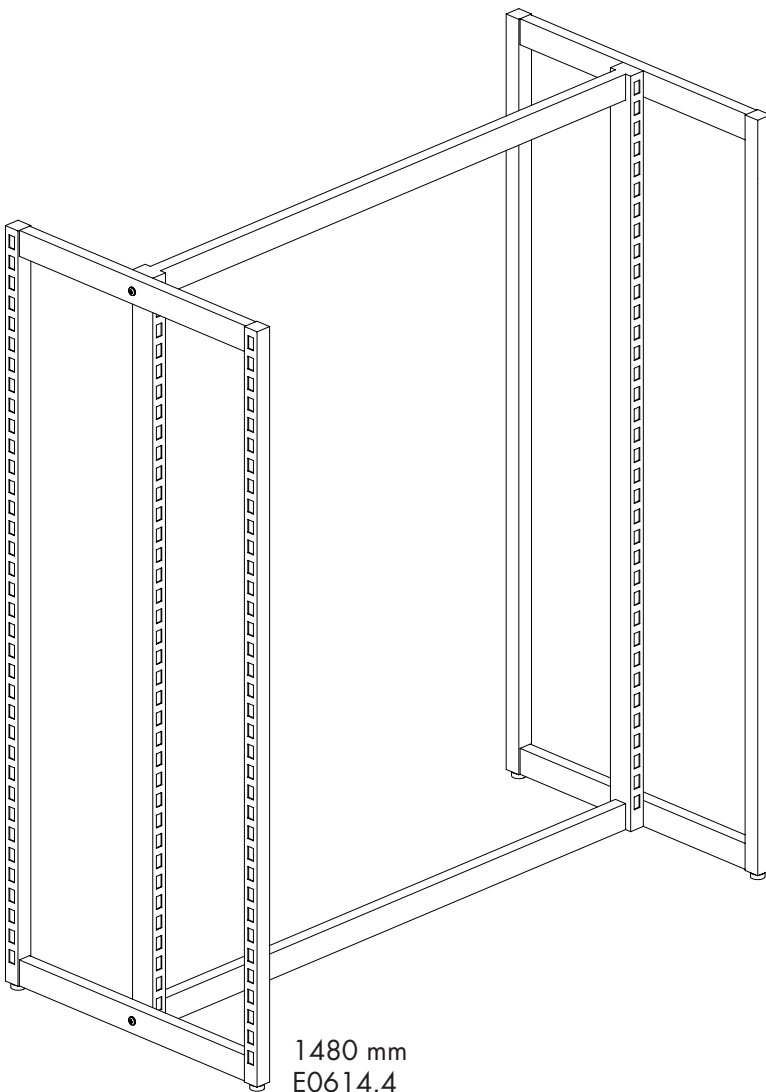

H frame gondolas

H frame gondola

1290 W × 632 mm D
 M10 thread at base of posts
 allows for optional castors.
 Castors can be found on
 page 35.
 Bracing plates not needed when
 using castors.

1480 mm H E0614.4

G \$220.00 **S** \$259.50

CH Chrome

1-9	–	\$349.00
10-49	11%	\$309.00
50+	22%	\$269.00

Reward pricing Each inc GST

G \$269.00 **S** \$309.00

H frame gondola tops

H frame gondola top - small

1285 W x 450 mm D.
10 mm thick tempered glass.
18 mm thick oak veneer.
18 mm thick laminate.
For use on H frame gondola.
Bumpers included.