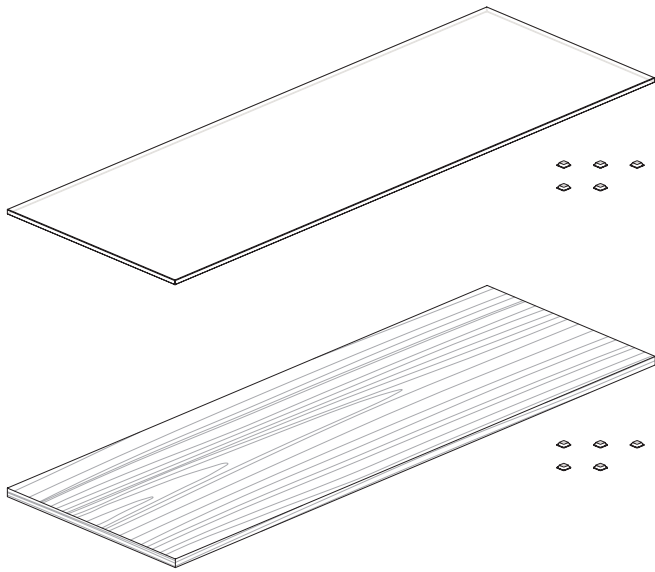

G \$220.00 **S** \$259.50

CH Chrome

1-9	–	\$349.00
10-49	11%	\$309.00
50+	22%	\$269.00

Reward pricing Each inc GST

G \$269.00 **S** \$309.00

H frame gondola tops

H frame gondola top - small

1285 W x 450 mm D.
10 mm thick tempered glass.
18 mm thick oak veneer.
18 mm thick laminate.
For use on H frame gondola.
Bumpers included.