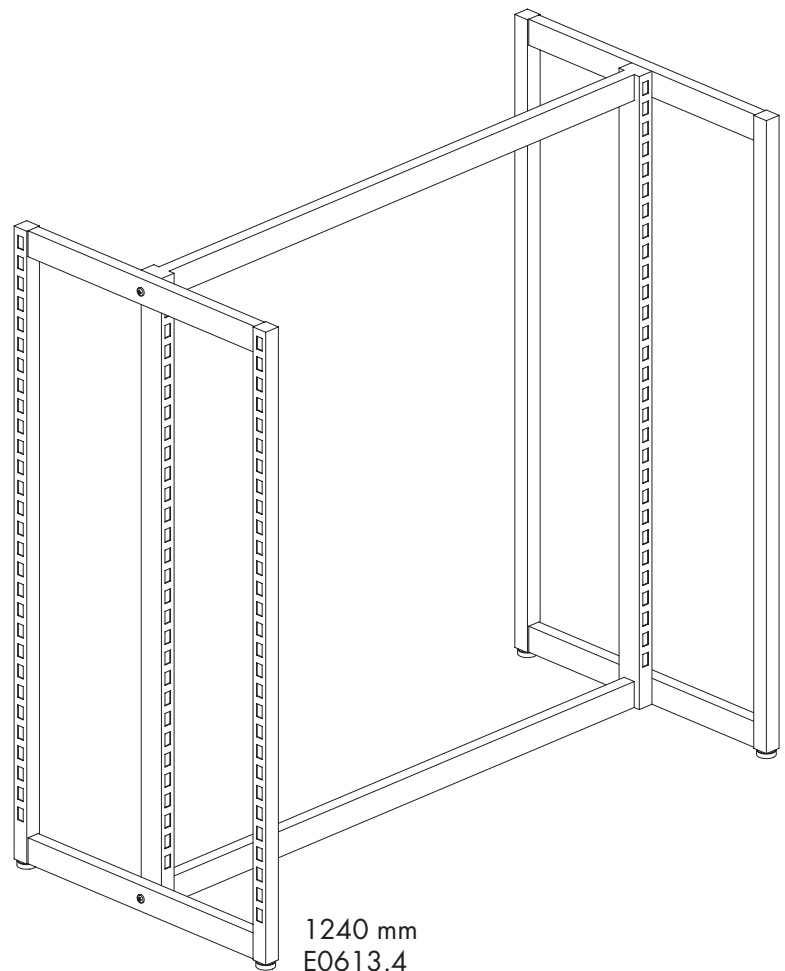

G \$220.00 **S** \$259.50

CH Chrome

1-9	–	\$349.00
10-49	11%	\$309.00
50+	22%	\$269.00

Reward pricing Each inc GST

G \$269.00 **S** \$309.00

H frame gondola tops

H frame gondola top - small

1285 W x 450 mm D.
10 mm thick tempered glass.
18 mm thick oak veneer.
18 mm thick laminate.
For use on H frame gondola.
Bumpers included.