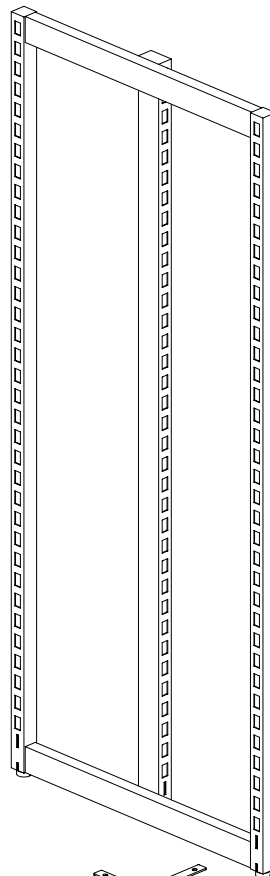

600 mm bay
E0616.4