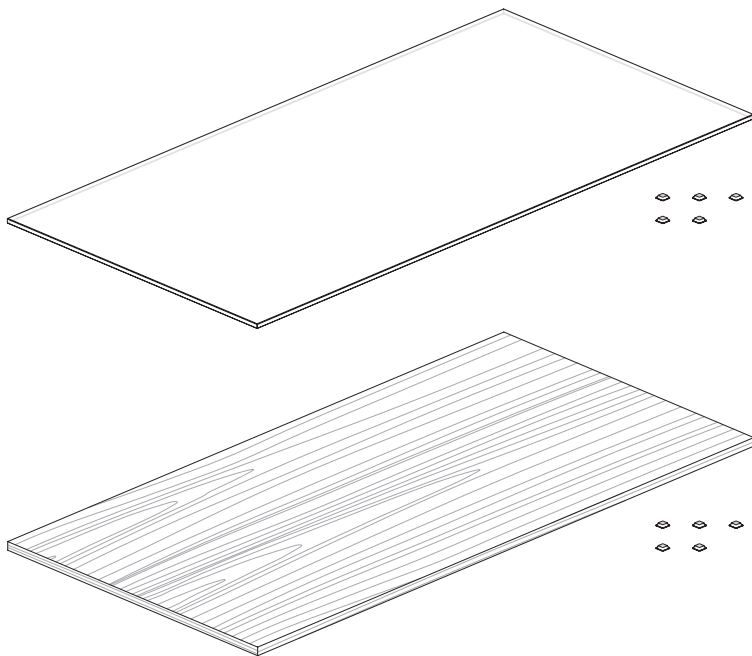

Reward pricing Each inc GST

G \$52.00 **S** \$59.00

H frame gondola top - large

1330 W x 670 mm D.
10 mm thick tempered glass.
18 mm thick oak veneer.
18 mm thick laminate.
For use on H frame gondola.
Bumpers included.