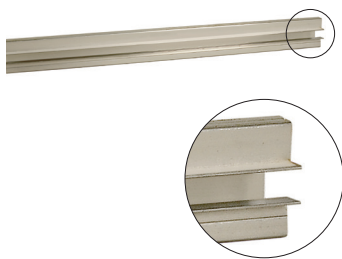

## Slatwall Slatwall panels

Our 2400mmW x 1200W slatwall sheets are manufactured in our factory in Mile End South on 16mmT board with 100mm centres.

Slatboard can be customised to suit your space and can also be made in a variety of colours of ply, white and more. Different height centres are available.

Needing something custom? Don't hesitate to give us a call.

The sides of slatwall are raw. Use S3605 or S3606 edging to cover them.

2400 L x 1200 H x 16 mm thick  
Sold individually

4511

 White & aluminium

Quantity	Each inc GST
1+ -	\$POA

To join two sheets together to create 2400mmH x 2400mmH you will need an additional extrusion.

Slatwall plank insert aluminium

2400 mm L "T" shape  
Sold individually or in box of 10

# We have made slatwall *modular* to work for you...

Our slatwall planks are more flexible for your space. They are also easy and safe to transport.

Use two top/bottom planks with multiple centre planks and inserts to make slatwall panels of different heights. Each plank is 2400 wide by 400 mm high. Cut planks to size to get the correct width.