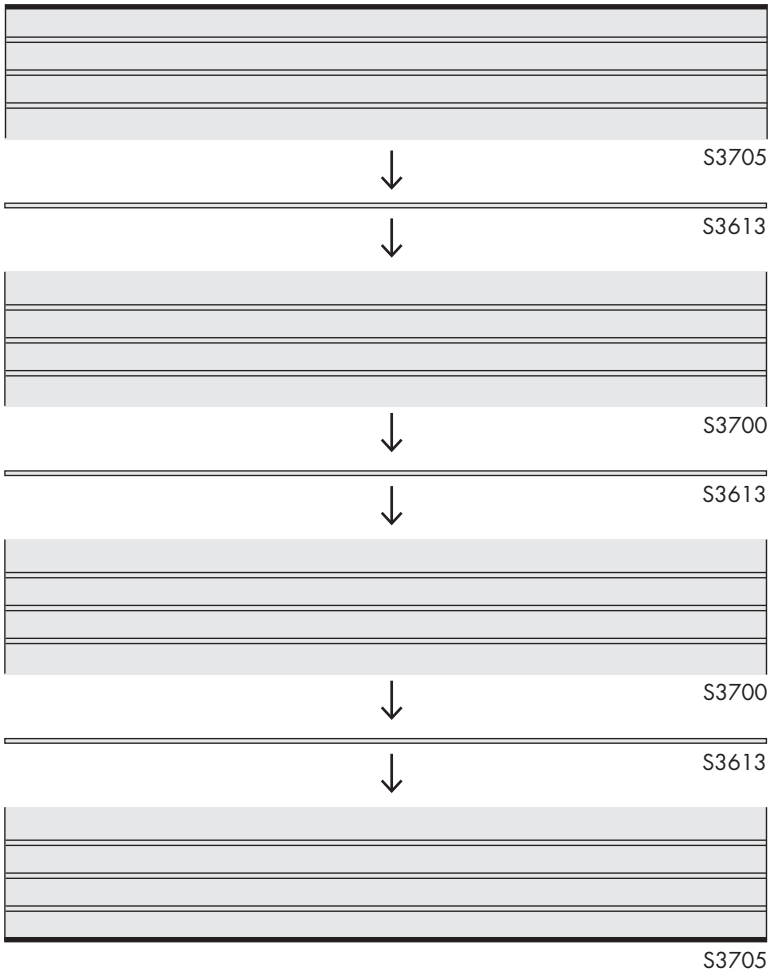

We have made slatwall *modular* to work for you...

Our slatwall planks are more flexible for your space. They are also easy and safe to transport.

Use two top/bottom planks with multiple centre planks and inserts to make slatwall panels of different heights. Each plank is 2400 wide by 400 mm high. Cut planks to size to get the correct width.

Talk to us about designing a slatwall solution to suit your space. We can also cut slatwall to size and install it.

The sides of slatwall planks are raw. Use S3605 or S3606 edging to cover them.