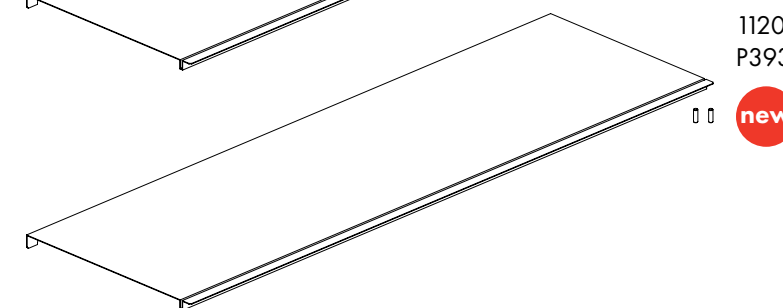

Shelf 150 mm D

Sits on 2 × 150 mm Pegs.
Load capacity 15 kg.

- WTS White sand
- BKS Black sand

P3215

Quantity	Saving	Each inc GST
1-4	–	\$9.50
5-19	8%	\$8.75
20+	17%	\$8.00

Reward pricing Each inc GST
G \$8.00 S \$8.75

- WTS White sand
- BKS Black sand

P3515

Quantity	Saving	Each inc GST
1-4	–	\$20.00
5-19	10%	\$18.00
20+	22%	\$16.00

Reward pricing Each inc GST
G \$16.00 S \$18.00

520 mm W
P3535

820 mm W
P3835

1120 mm W
P3935