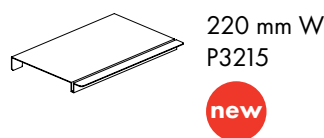

Shelves

Easel P3243

220 W × 150 D × 300 mm H.
Sits on 2 × 150 mm Pegs.
Load capacity 10 kg.

- WTS White sand
- BKS Black sand

P3243

Quantity	Saving	Each inc GST
1-4	–	$15.00
5-19	10%	$13.50
20+	22%	$12.00

Reward pricing Each inc GST
G $12.00 S $13.50

Shelves

Shelf 250 mm D P3525

520 W.
Sits on 2 × 250 mm Pegs.
Load capacity 15 kg.

- WTS White sand
- BKS Black sand

P3525

Quantity	Saving	Each inc GST
1-4	–	$24.00
5-19	12%	$21.00
20+	28%	$18.00

Reward pricing Each inc GST
G $18.00 S $21.00

Tray P3201

220 W × 150 D × 22 mm H.
Sits on 2 × 150 mm Pegs.
Load capacity 15 kg.

new

- WTS White sand
- BKS Black sand

P3201

Quantity	Saving	Each inc GST
1-4	–	$12.50
5-19	10%	$11.25
20+	22%	$10.00

Reward pricing Each inc GST
G $10.00 S $11.25

Shelf 350 mm D

Sits on 2 × 350 mm Pegs.
2 × shelf peg supports included.
Load capacity 15 kg.

- WTS White sand
- BKS Black sand

P3535

Quantity	Saving	Each inc GST
1-4	–	$24.00
5-19	6%	$22.50
20+	13%	$21.00

Reward pricing Each inc GST
G $21.00 S $22.50

- WTS White sand
- BKS Black sand

P3835

Quantity	Saving	Each inc GST
1-4	–	$37.00
5-19	4%	$35.50
20+	8%	$34.00

Reward pricing Each inc GST
G $34.00 S $35.50

Shelf 150 mm D

Sits on 2 × 150 mm Pegs.
Load capacity 15 kg.

- WTS White sand
- BKS Black sand

P3215

Quantity	Saving	Each inc GST
1-4	–	$9.50
5-19	8%	$8.75
20+	17%	$8.00

Reward pricing Each inc GST
G $8.00 S $8.75

- WTS White sand
- BKS Black sand

P3515

Quantity	Saving	Each inc GST
1-4	–	$20.00
5-19	10%	$18.00
20+	22%	$16.00

Reward pricing Each inc GST
G $16.00 S $18.00

520 mm W
P3535

820 mm W
P3835

1120 mm W
P3935

- WTS White sand
- BKS Black sand

P3935

Quantity	Saving	Each inc GST
1-4	–	$47.00
5-19	4%	$45.00
20+	9%	$43.00

Reward pricing Each inc GST
G $43.00 S $45.00