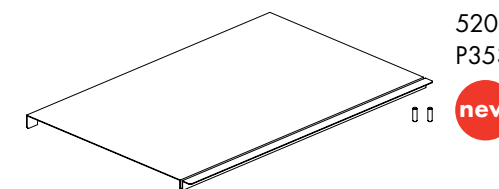

Shelf 150 mm D

Sits on 2 × 150 mm Pegs.
Load capacity 15 kg.

- WTS White sand
- BKS Black sand

P3215

Quantity	Saving	Each inc GST
1-4	–	\$9.50
5-19	8%	\$8.75
20+	17%	\$8.00

Reward pricing Each inc GST
G \$8.00 S \$8.75

- WTS White sand
- BKS Black sand

P3515

Quantity	Saving	Each inc GST
1-4	–	\$20.00
5-19	10%	\$18.00
20+	22%	\$16.00

Reward pricing Each inc GST
G \$16.00 S \$18.00

520 mm W
P3535

820 mm W
P3835

1120 mm W
P3935