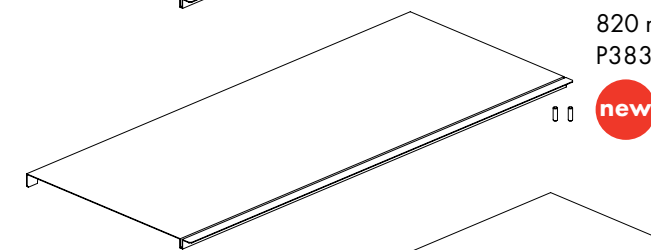

Shelf 150 mm D

Sits on 2 × 150 mm Pegs.
Load capacity 15 kg.

- WTS White sand
- BKS Black sand

P3215

Quantity	Saving	Each inc GST
1-4	–	\$9.50
5-19	8%	\$8.75
20+	17%	\$8.00

Reward pricing Each inc GST
G \$8.00 S \$8.75

- WTS White sand
- BKS Black sand

P3515

Quantity	Saving	Each inc GST
1-4	–	\$20.00
5-19	10%	\$18.00
20+	22%	\$16.00

Reward pricing Each inc GST
G \$16.00 S \$18.00

520 mm W
P3535

820 mm W
P3835

1120 mm W
P3935