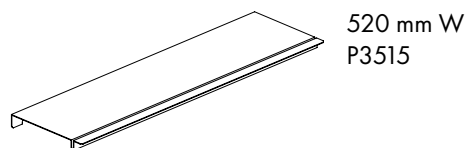

Shelves

Easel P3243

220 W × 150 D × 300 mm H.
Sits on 2 × 150 mm Pegs.
Load capacity 10 kg.

- WTS White sand
- BKS Black sand

P3243

Quantity	Saving	Each inc GST
1-4	–	$15.00
5-19	10%	$13.50
20+	22%	$12.00

Reward pricing Each inc GST
G $12.00 S $13.50

Shelves

Shelf 250 mm D P3525

520 W.
Sits on 2 × 250 mm Pegs.
Load capacity 15 kg.

- WTS White sand
- BKS Black sand

P3525

Quantity	Saving	Each inc GST
1-4	–	$24.00
5-19	12%	$21.00
20+	28%	$18.00

Reward pricing Each inc GST
G $18.00 S $21.00

Tray P3201

220 W × 150 D × 22 mm H.
Sits on 2 × 150 mm Pegs.
Load capacity 15 kg.

new

- WTS White sand
- BKS Black sand

P3201

Quantity	Saving	Each inc GST
1-4	–	$12.50
5-19	10%	$11.25
20+	22%	$10.00

Reward pricing Each inc GST
G $10.00 S $11.25

Shelf 350 mm D

Sits on 2 × 350 mm Pegs.
2 × shelf peg supports included.
Load capacity 15 kg.

- WTS White sand
- BKS Black sand

P3535

Quantity	Saving	Each inc GST
1-4	–	$24.00
5-19	6%	$22.50
20+	13%	$21.00

Reward pricing Each inc GST
G $21.00 S $22.50

- WTS White sand
- BKS Black sand

P3835

Quantity	Saving	Each inc GST
1-4	–	$37.00
5-19	4%	$35.50
20+	8%	$34.00

Reward pricing Each inc GST
G $34.00 S $35.50

Shelf 150 mm D

Sits on 2 × 150 mm Pegs.
Load capacity 15 kg.

- WTS White sand
- BKS Black sand

P3215

Quantity	Saving	Each inc GST
1-4	–	$9.50
5-19	8%	$8.75
20+	17%	$8.00

Reward pricing Each inc GST
G $8.00 S $8.75

- WTS White sand
- BKS Black sand

P3515

Quantity	Saving	Each inc GST
1-4	–	$20.00
5-19	10%	$18.00
20+	22%	$16.00

Reward pricing Each inc GST
G $16.00 S $18.00

520 mm W
P3535

820 mm W
P3835

1120 mm W
P3935

- WTS White sand
- BKS Black sand

P3935

Quantity	Saving	Each inc GST
1-4	–	$47.00
5-19	4%	$45.00
20+	9%	$43.00

Reward pricing Each inc GST
G $43.00 S $45.00