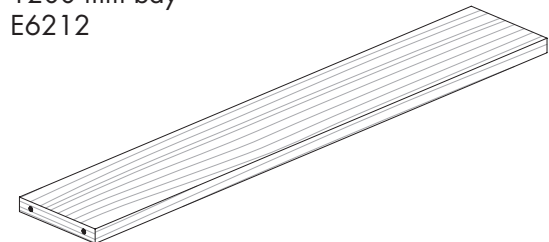

#### 1200 mm bay E6212

**OAK** Natural oak

Quantity	Saving	Each inc GST
1-9	-	\$91.50
10-49	11%	\$81.00
50+	25%	\$71.50

**Reward pricing** Each inc GST

**G** \$71.50   **S** \$81.00

**WH** White

**BK** Black