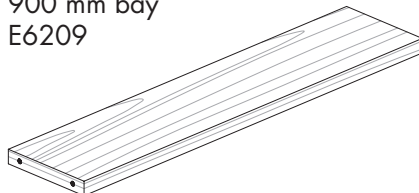

900 mm bay
E6209

900 mm bay E6209

OAK Natural oak

Quantity	Saving	Each inc GST
1-9	-	$81.50
10-49	12%	$72.00
50+	25%	$63.50

Reward pricing Each inc GST

G $63.50   **S** $72.00

WH White

BK Black

1-9	-	$34.50
10-49	13%	$30.00
50+	26%	$26.50

Reward pricing Each inc GST

G $26.50   **S** $30.00

PY Ply

1-9	-	$41.50
10-49	14%	$35.50
50+	31%	$30.50

Reward pricing Each inc GST

G $30.50   **S** $35.50