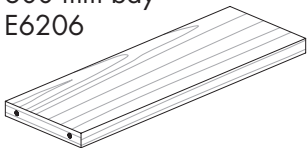

30 mm shelves 200 mm D

30 mm shelf 200 mm D

Brackets sold separately.
Available in natural oak veneer,
white laminate, black laminate
and ply laminate.
Load capacity 30 kg.

600 mm bay E6206

OAK Natural oak

Quantity	Saving	Each inc GST
1-9	-	$67.50
10-49	14%	$57.50
50+	28%	$48.50

Reward pricing Each inc GST

G $48.50   **S** $57.50

WH White

BK Black

1-9	-	$28.50
10-49	16%	$23.50
50+	32%	$19.00

Reward pricing Each inc GST

G $19.00   **S** $23.50

PY Ply

1-9	-	$37.50
10-49	14%	$32.00
50+	31%	$27.50

Reward pricing Each inc GST

G $27.50   **S** $32.00

600 mm bay
E6206