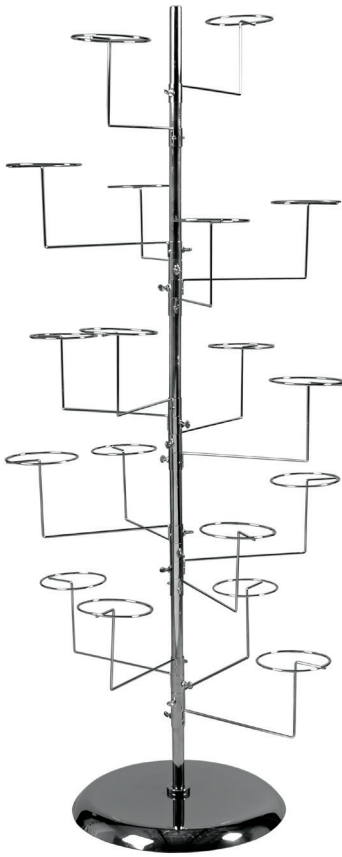

Fashion accessory displays Hat displays

Hat display stand with 18 hat rings & round base

M2509CH CH Chrome

460 DIA base, 1680 mm H
Sold individually

Quantity	Saving	Each inc GST
1-4	-	$189.00
5-19	7%	$174.00
20+	17%	$159.00

Reward pricing Each inc GST

G $159.00 S $174.00