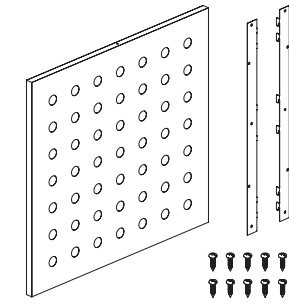

**Panels**

**Panels**

**Panel – standard P0606**

590 W x 558 mm H  
75 x 70 mm perforated pattern  
MAXe mounting brackets included  
Wall mount sold separately  
Install Panels with 10 mm gap for maximum versatility

- OAK Natural oak
- WHT White
- BLK Black
- PY Ply

**Panel – medium P0609**

890 W x 558 mm H  
75 x 70 mm perforated pattern  
MAXe mounting brackets included  
Wall mount sold separately  
Install Panels with 10 mm gap for maximum versatility

- OAK Natural oak
- WHT White
- BLK Black
- PY Ply

**Panel – wide P0612**

1190 W x 558 mm H  
75 x 70 mm perforated pattern  
MAXe mounting brackets included  
Wall mount sold separately  
Install Panels with 10 mm gap for maximum versatility