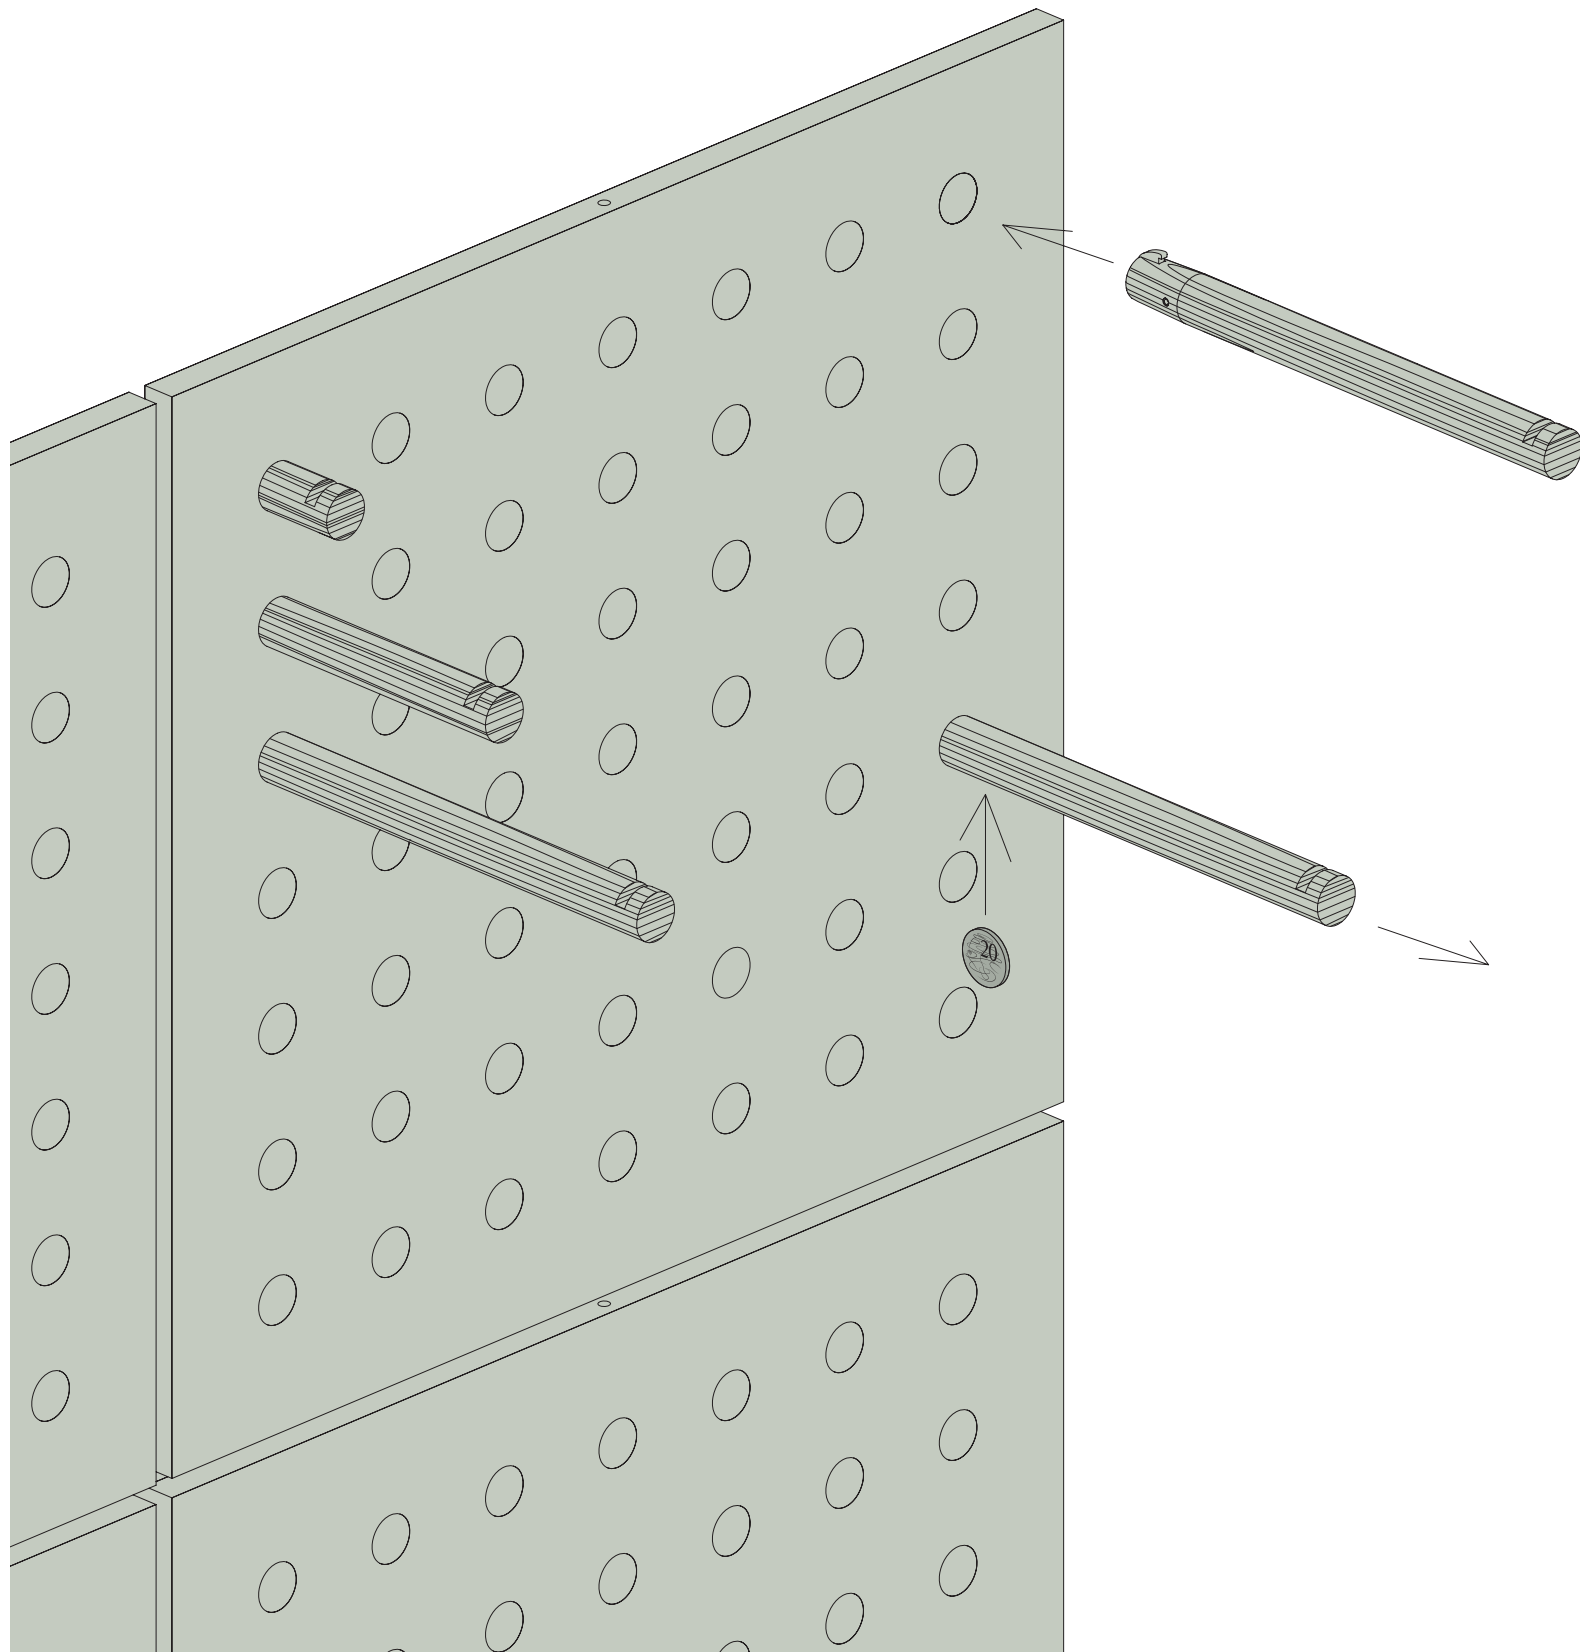

**Panels**

**Panels**

**Panel – standard P0606**

590 W x 558 mm H  
75 x 70 mm perforated pattern  
MAXe mounting brackets included  
Wall mount sold separately  
Install Panels with 10 mm gap for maximum versatility

- OAK Natural oak
- WHT White
- BLK Black
- PY Ply

**Panel – medium P0609**

890 W x 558 mm H  
75 x 70 mm perforated pattern  
MAXe mounting brackets included  
Wall mount sold separately  
Install Panels with 10 mm gap for maximum versatility

- OAK Natural oak
- WHT White
- BLK Black
- PY Ply

**Panel – wide P0612**

1190 W x 558 mm H  
75 x 70 mm perforated pattern  
MAXe mounting brackets included  
Wall mount sold separately  
Install Panels with 10 mm gap for maximum versatility