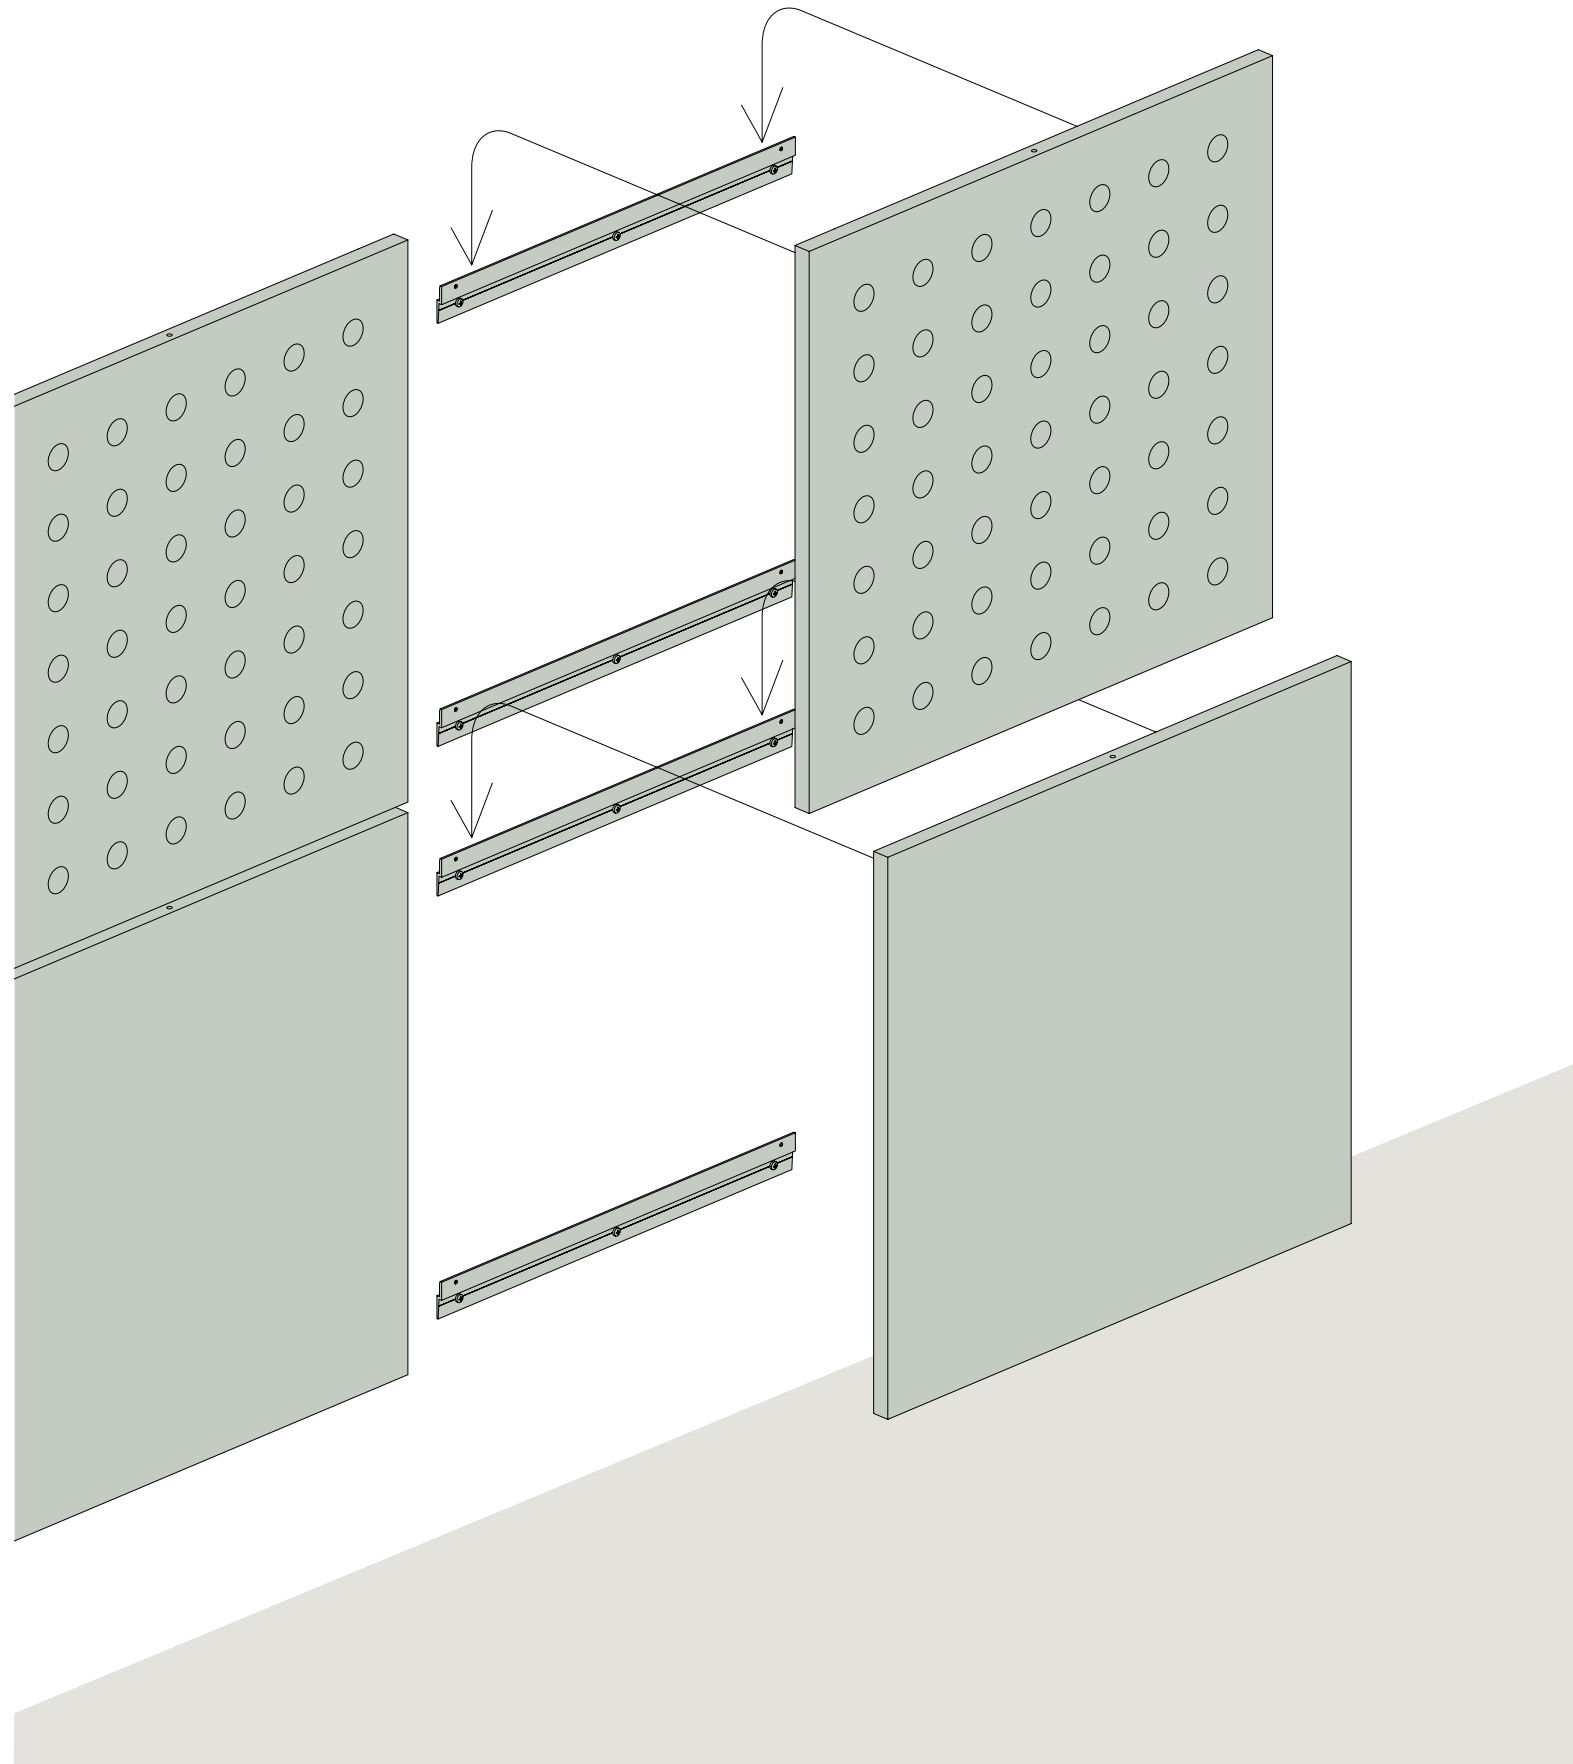

Wall mounts

Wall mounts

Wall mount – standard P0616

*For use with standard size Peggie and Plain panels
Fasteners for fixing to wall not included*

BLK Black

Wall mount – medium P0619

*For use with medium size Peggie and Plain panels
Fasteners for fixing to wall not included*

BLK Black

Wall mount – wide P0622

*For use with wide size Peggie and Plain panels
Fasteners for fixing to wall not included*

BLK Black