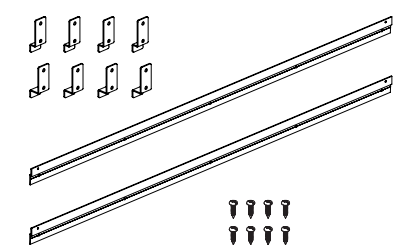

Wall mounts

Wall mounts

Wall mount – standard P0616

*For use with standard size Peggie and Plain panels
Fasteners for fixing to wall not included*

BLK Black

Wall mount – medium P0619

*For use with medium size Peggie and Plain panels
Fasteners for fixing to wall not included*

BLK Black

Wall mount – wide P0622

*For use with wide size Peggie and Plain panels
Fasteners for fixing to wall not included*

BLK Black