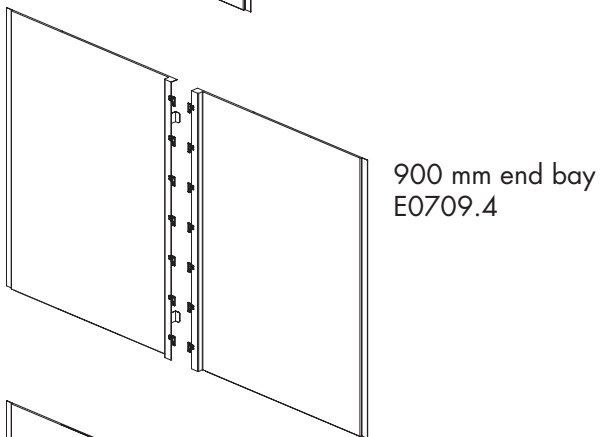

End bay inner metal panels

End bay inner metal panel set
560 mm H

*For use with single sided posts
with end bay post covers.
Includes left and right panels.*

600 mm bay
E0706.4

WTS White sand

BKS Black sand

Quantity	Saving	Each inc GST
1-9	-	$39.00
10-49	5%	$37.00
50+	10%	$35.00

Reward pricing Each inc GST

G $35.00 **S** $37.00

900 mm bay
E0709.4

WTS White sand

BKS Black sand

1-9	-	$47.00
10-49	4%	$45.00
50+	9%	$43.00

Reward pricing Each inc GST

G $43.00 **S** $45.00

1200 mm bay
E0712.4

WTS White sand

BKS Black sand

1-9	-	$55.00
10-49	5%	$52.00
50+	11%	$49.00

Reward pricing Each inc GST

G $49.00 **S** $52.00