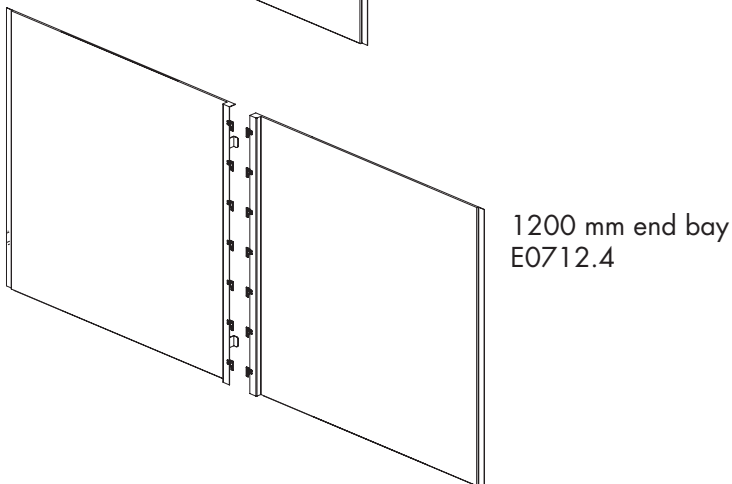

End bay inner metal panels

End bay inner metal panel set
560 mm H

*For use with single sided posts
with end bay post covers.
Includes left and right panels.*

600 mm bay
E0706.4

WTS White sand

BKS Black sand

Quantity	Saving	Each inc GST
1-9	-	$39.00
10-49	5%	$37.00
50+	10%	$35.00

Reward pricing Each inc GST

G $35.00 **S** $37.00

900 mm bay
E0709.4

WTS White sand

BKS Black sand

1-9	-	$47.00
10-49	4%	$45.00
50+	9%	$43.00

Reward pricing Each inc GST

G $43.00 **S** $45.00

1200 mm bay
E0712.4

WTS White sand

BKS Black sand

1-9	-	$55.00
10-49	5%	$52.00
50+	11%	$49.00

Reward pricing Each inc GST

G $49.00 **S** $52.00