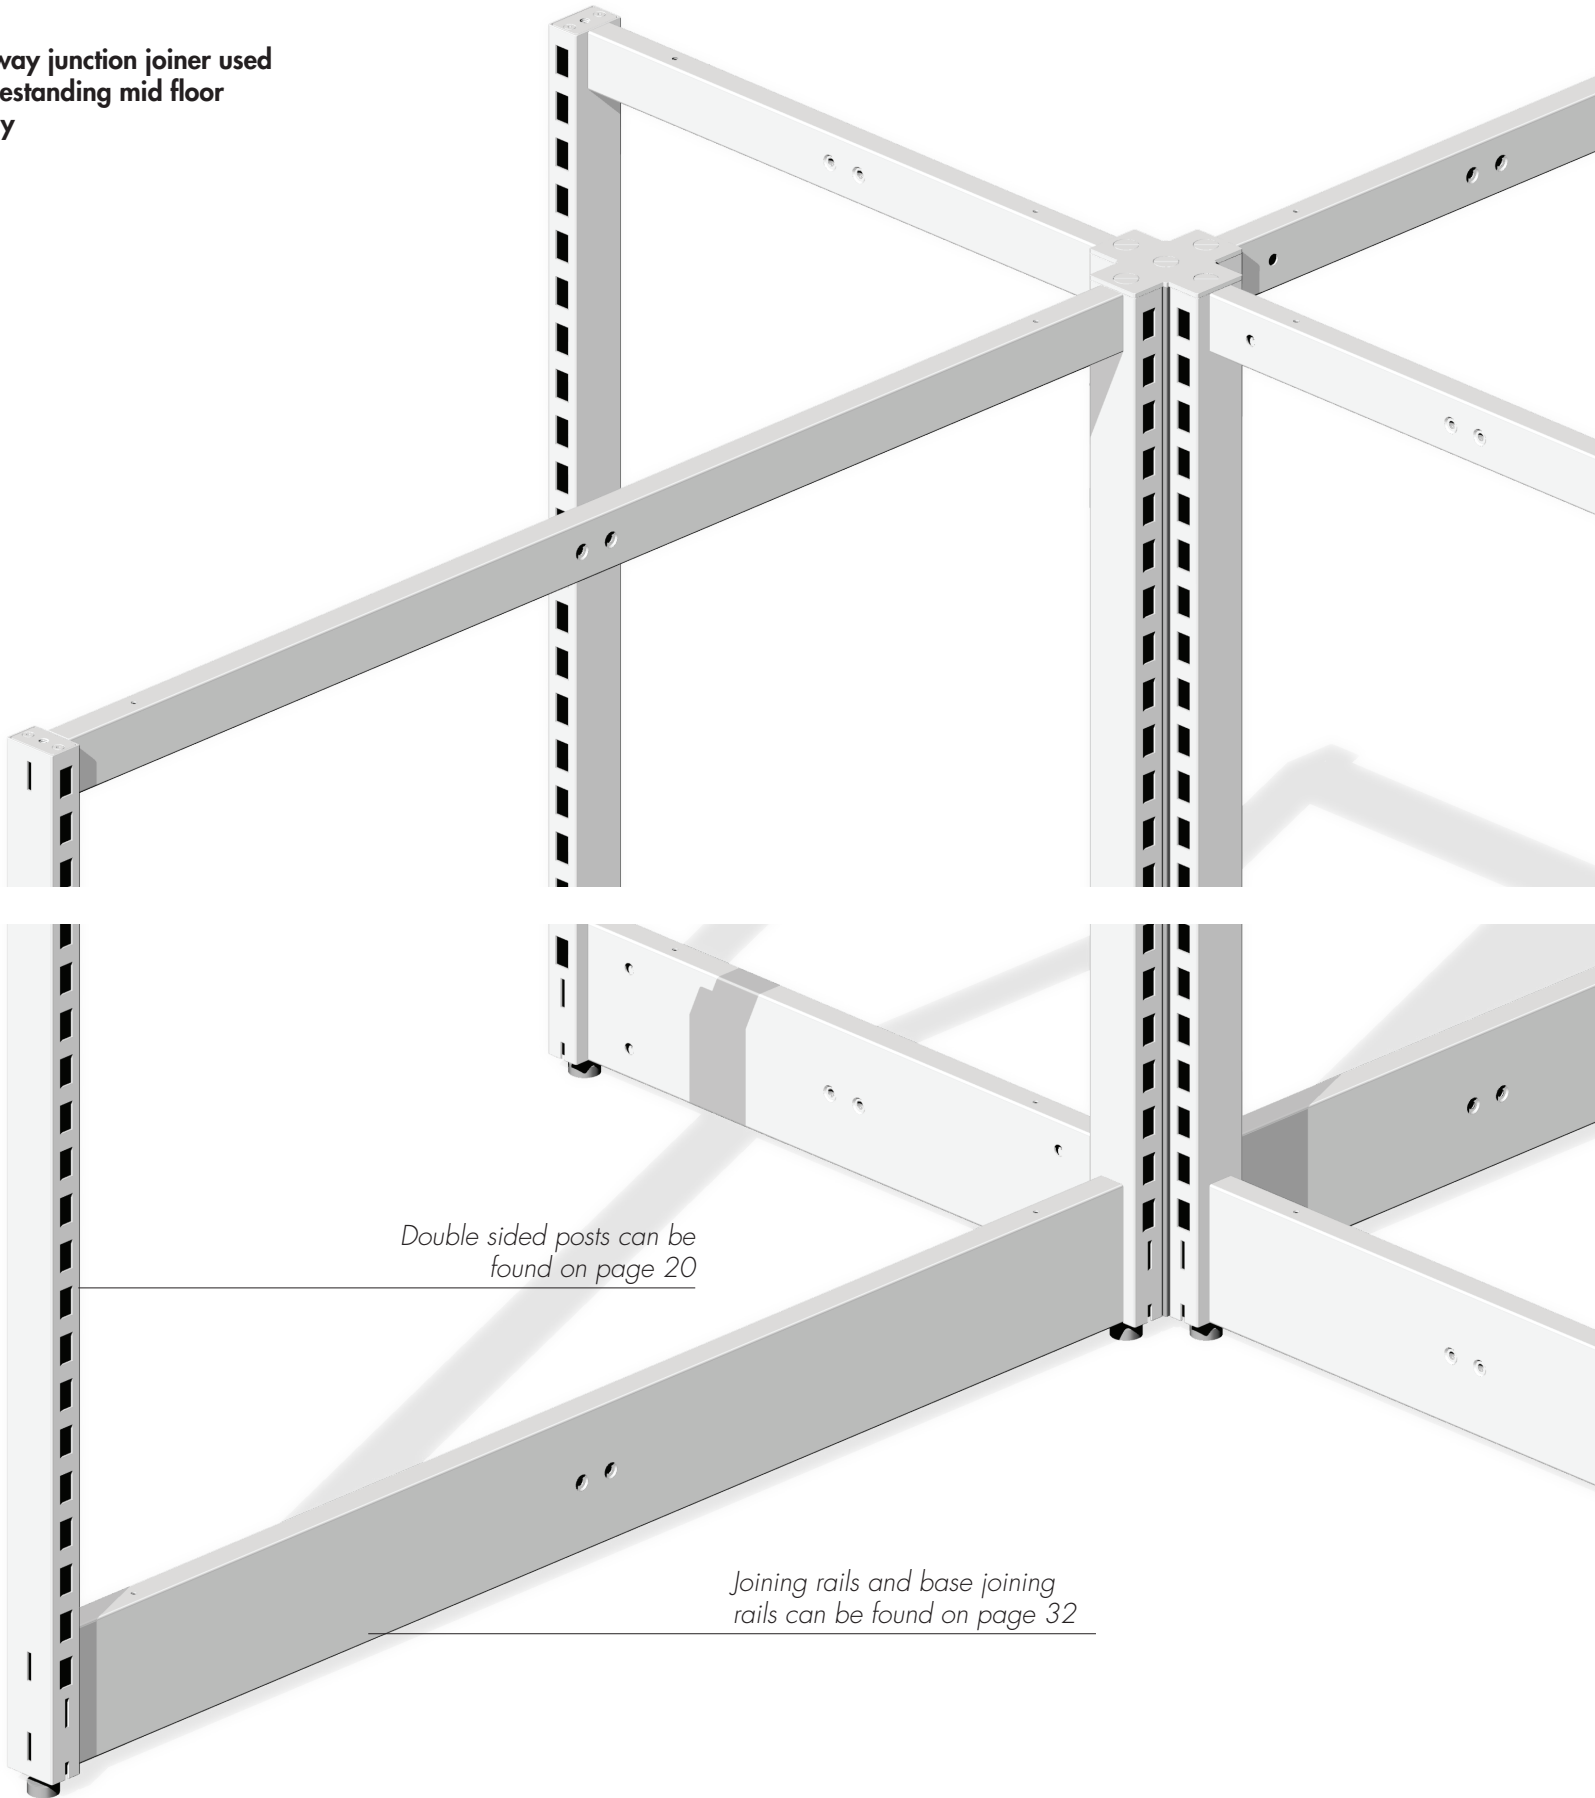

Junction joiners

Four way junction joiner used on freestanding mid floor display

Double sided posts can be found on page 20

Joining rails and base joining rails can be found on page 32

Junction joiners

2 way
E2702.4

End bay post covers

End bay post cover set

16 W × 55 mm D.
 For use with single sided posts.
 Includes left and right covers.
 Feet are not suitable for use on
 end bays that have end bay
 post covers.

2360 mm
 E1424.4