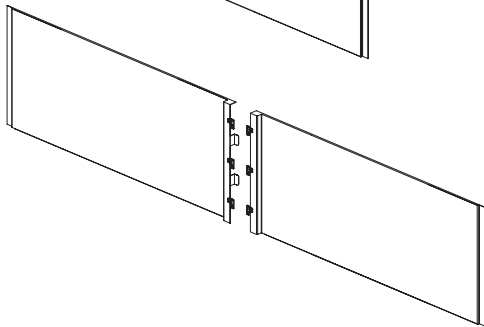

End bay inner metal panels

End bay inner metal panel set
240 mm H

*For use with single sided posts
with end bay post covers.
Includes left and right panels.*

600 mm end bay
E0806.4

900 mm end bay
E0809.4

1200 mm end bay
E0812.4