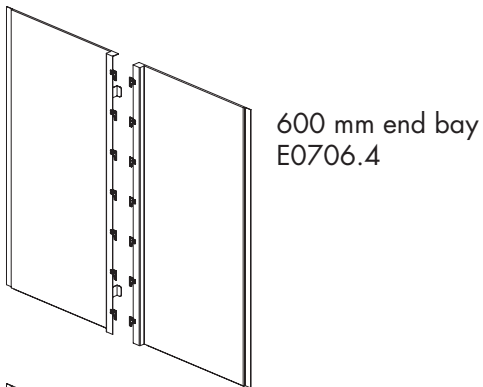

End bay inner metal panels

End bay inner metal panel set
560 mm H

*For use with single sided posts
with end bay post covers.
Includes left and right panels.*

600 mm bay
E0706.4

WTS White sand

BKS Black sand

Quantity	Saving	Each inc GST
1-9	-	$39.00
10-49	5%	$37.00
50+	10%	$35.00

Reward pricing Each inc GST

G $35.00 **S** $37.00

900 mm bay
E0709.4

WTS White sand

BKS Black sand

1-9	-	$47.00
10-49	4%	$45.00
50+	9%	$43.00

Reward pricing Each inc GST

G $43.00 **S** $45.00

1200 mm bay
E0712.4

WTS White sand

BKS Black sand

1-9	-	$55.00
10-49	5%	$52.00
50+	11%	$49.00

Reward pricing Each inc GST

G $49.00 **S** $52.00