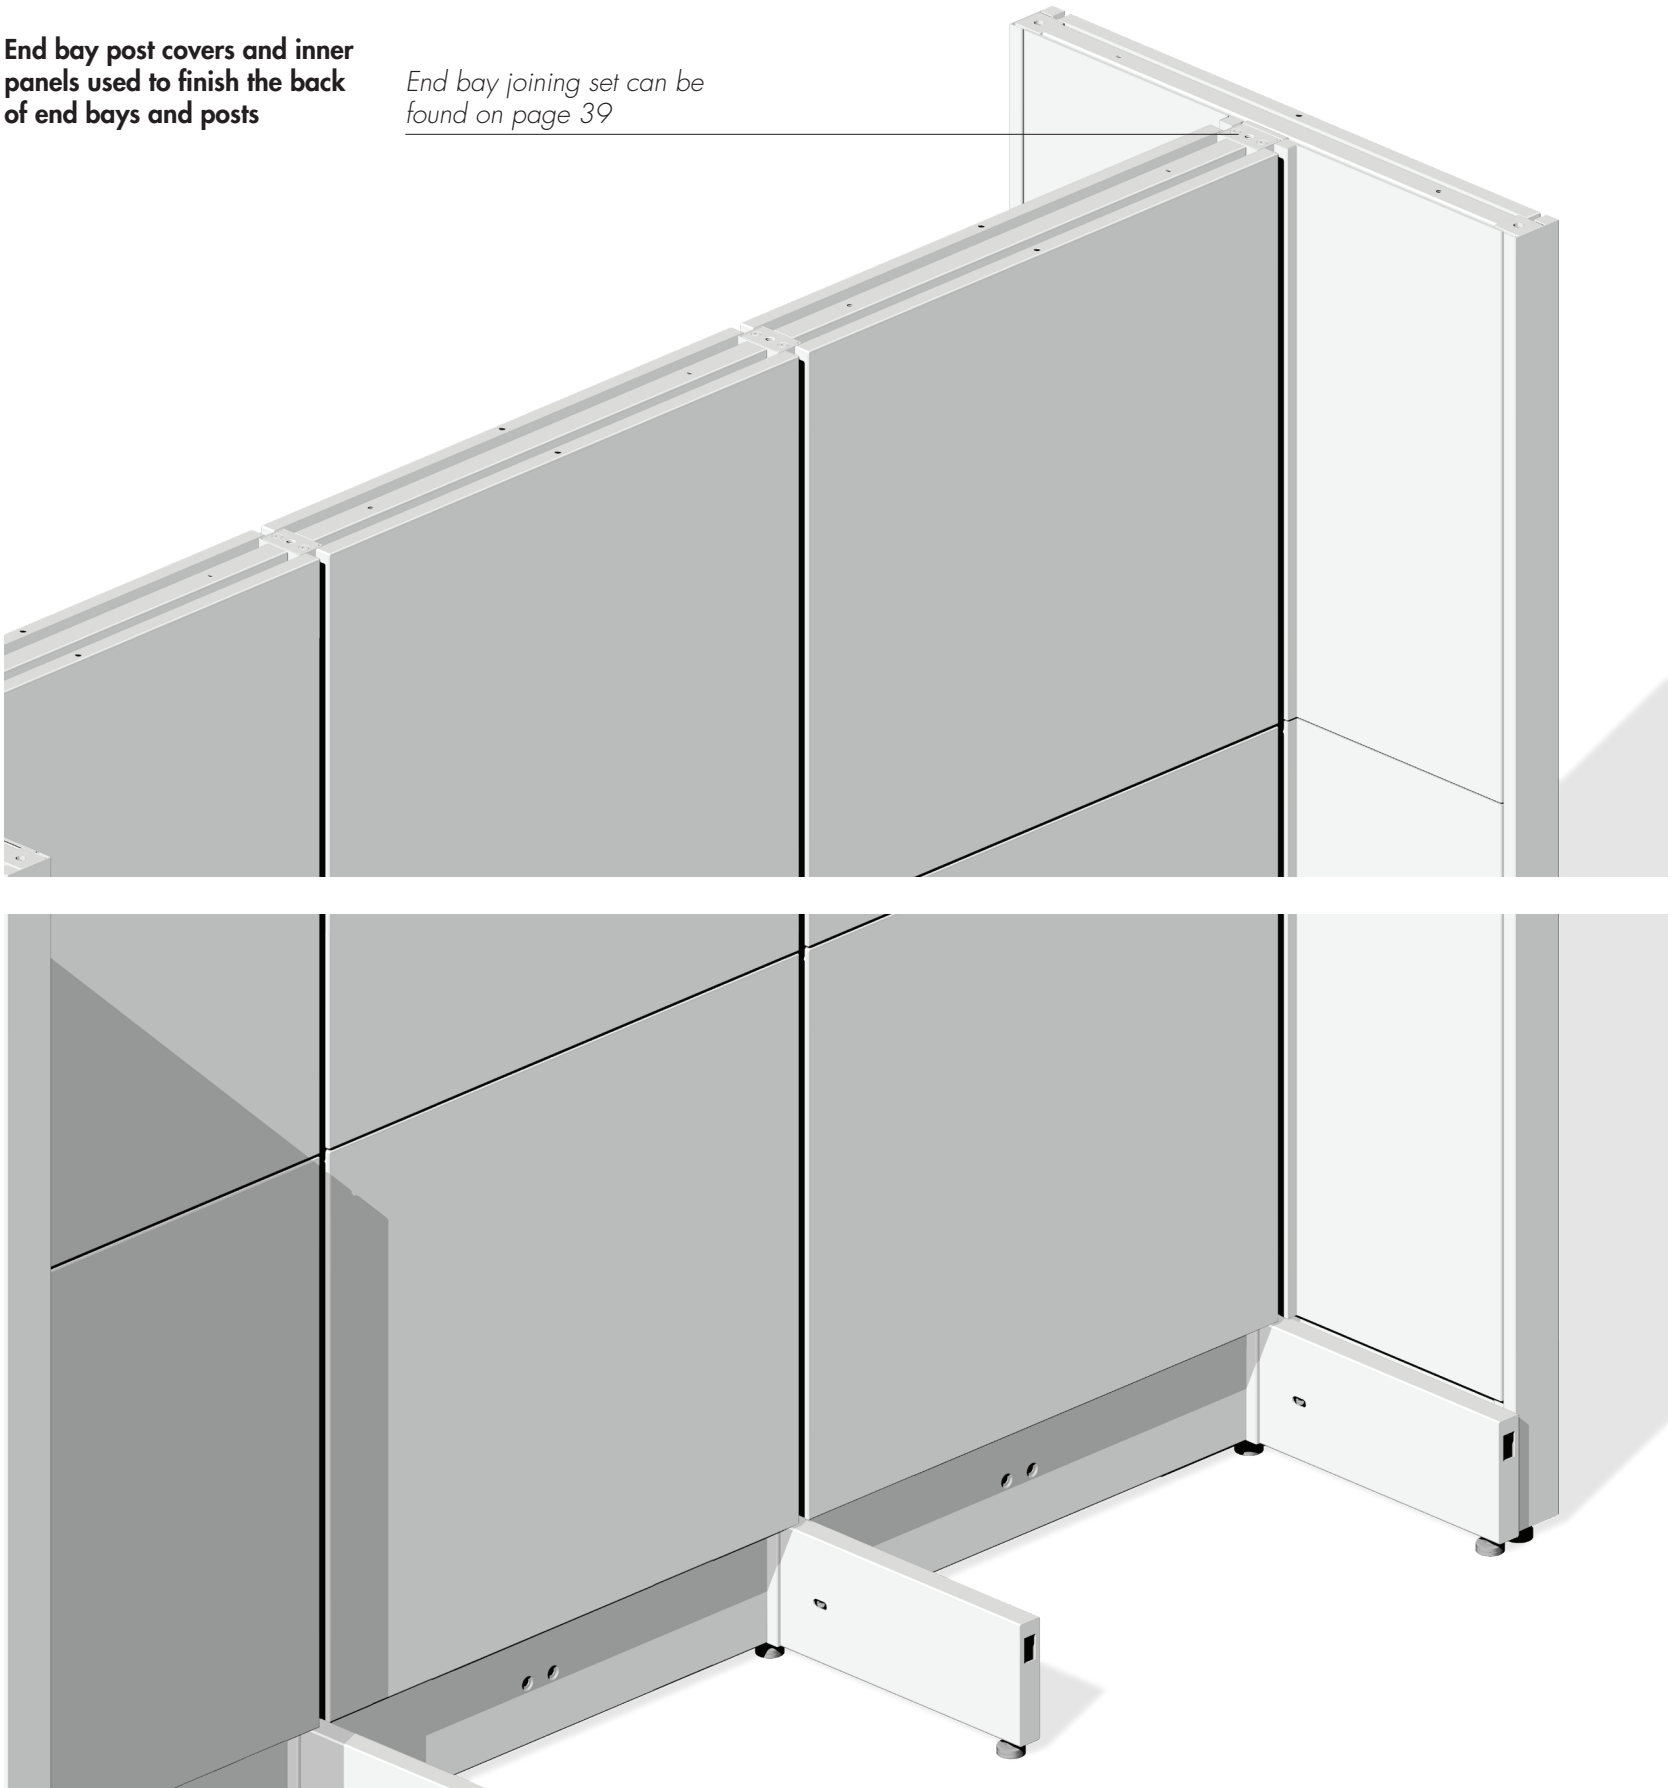

## Junction joiners

Four way junction joiner used on freestanding mid floor display

*Double sided posts can be found on page 20*

*Joining rails and base joining rails can be found on page 32*

## End bay post covers & inner panels

End bay post covers and inner panels used to finish the back of end bays and posts

*End bay joining set can be found on page 39*

## End bay inner metal panels

End bay inner metal panel set  
240 mm H

*For use with single sided posts  
with end bay post covers.  
Includes left and right panels.*

600 mm end bay  
E0806.4

900 mm end bay  
E0809.4