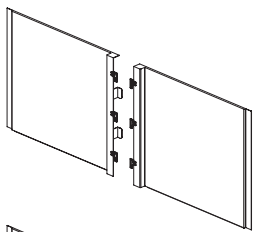

## End bay post covers & inner panels

End bay post covers and inner panels used to finish the back of end bays and posts

*End bay joining set can be found on page 39*

## End bay inner metal panels

End bay inner metal panel set  
240 mm H

*For use with single sided posts  
with end bay post covers.  
Includes left and right panels.*

600 mm end bay  
E0806.4

900 mm end bay  
E0809.4