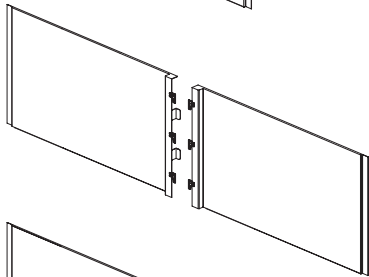

## End bay post covers & inner panels

End bay post covers and inner panels used to finish the back of end bays and posts

*End bay joining set can be found on page 39*

## End bay inner metal panels

End bay inner metal panel set  
240 mm H

*For use with single sided posts  
with end bay post covers.  
Includes left and right panels.*

600 mm end bay  
E0806.4

900 mm end bay  
E0809.4