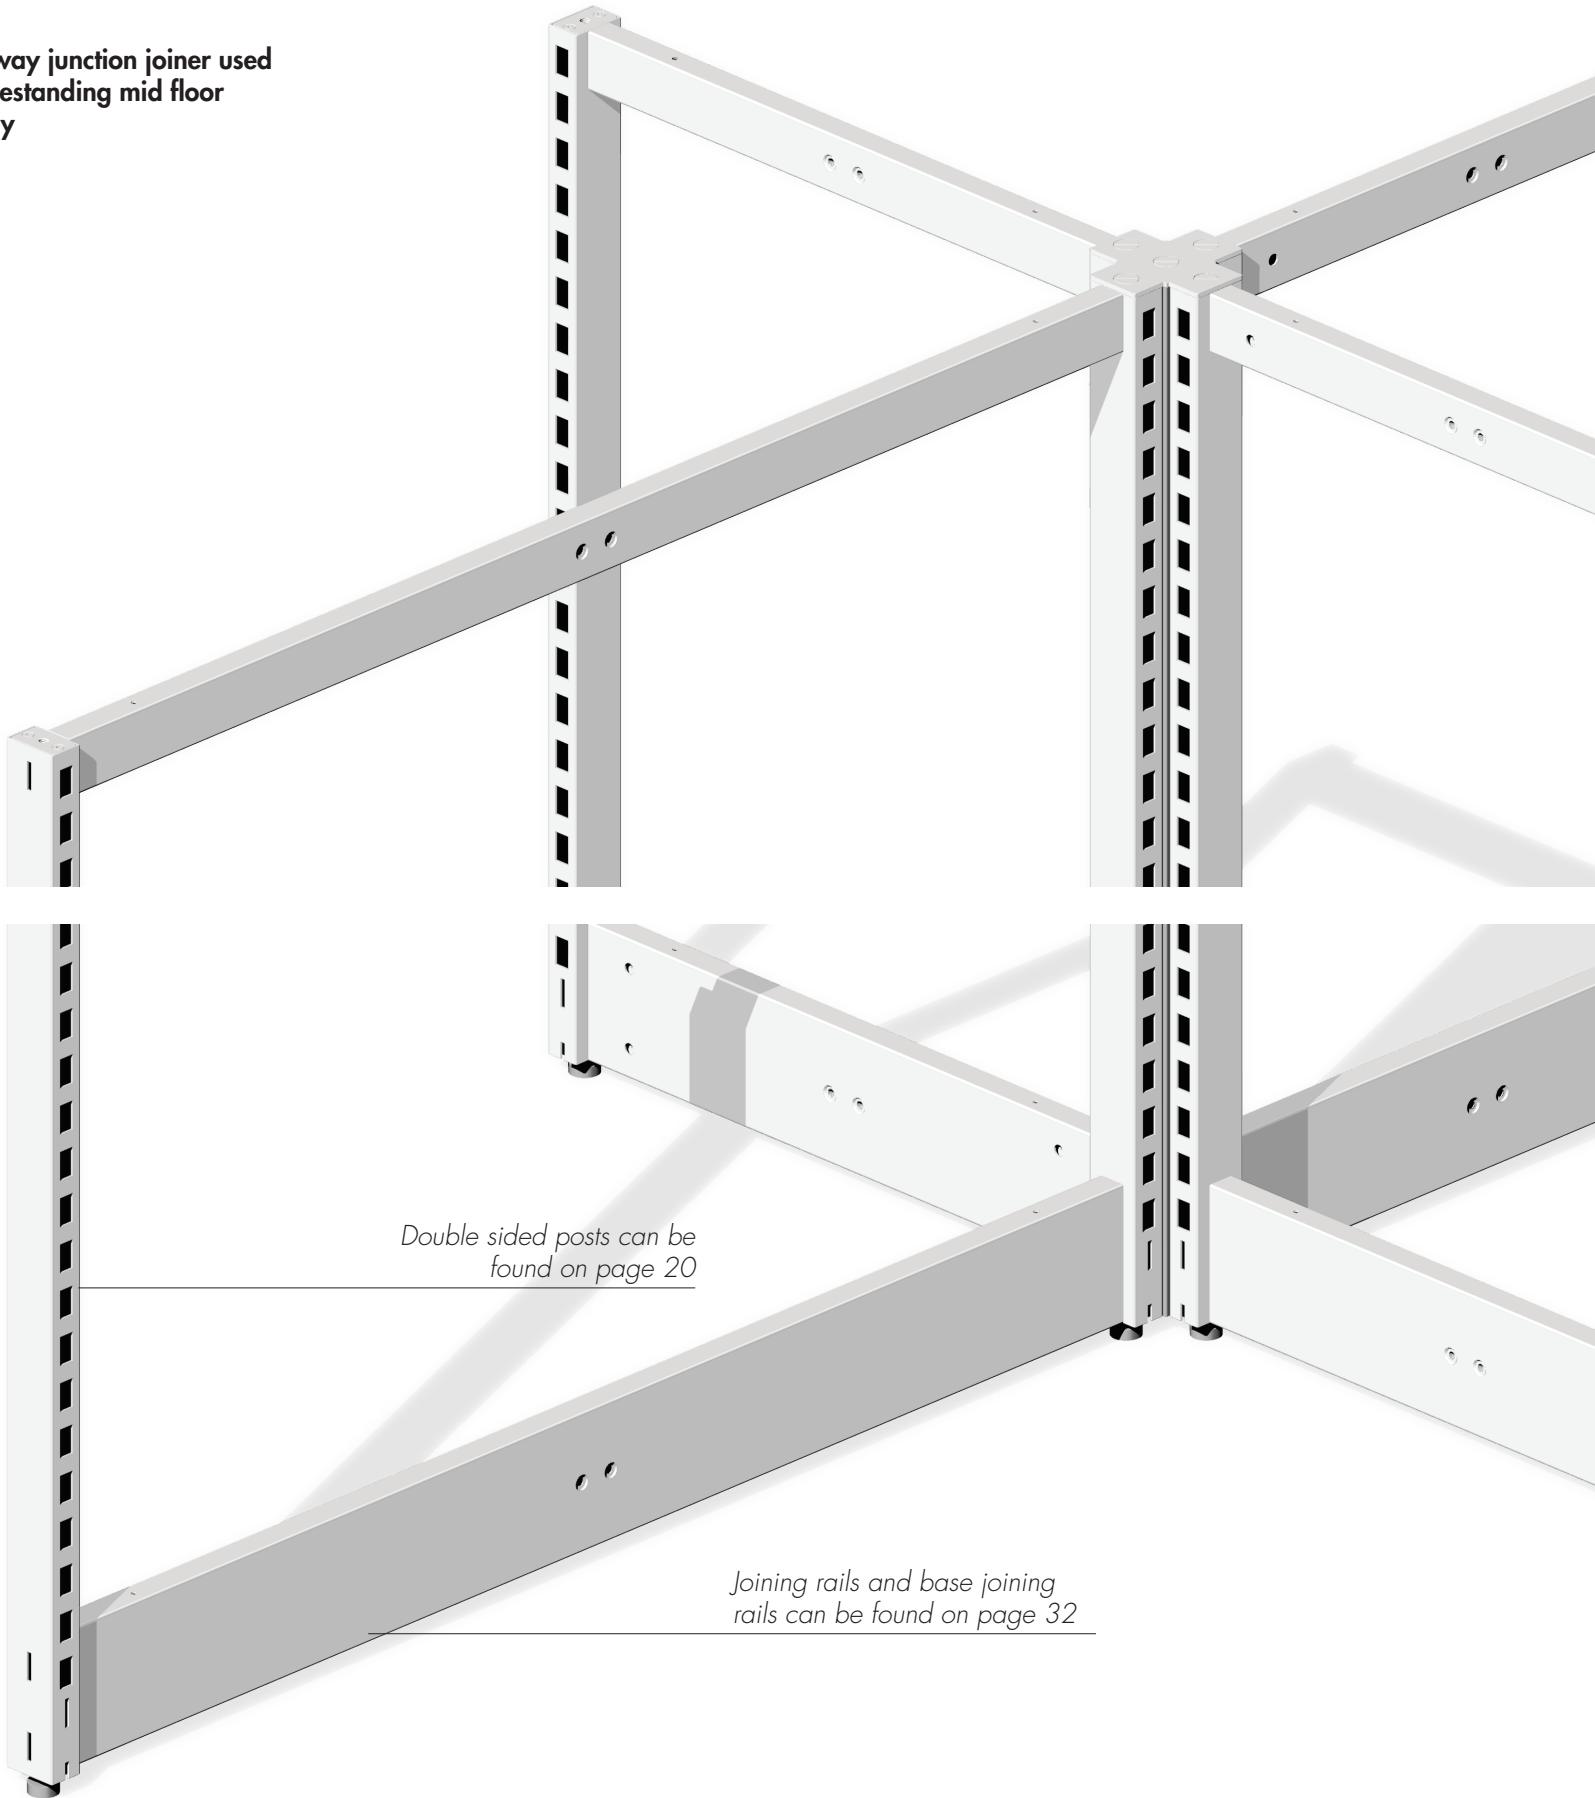

## Junction joiners

Four way junction joiner used on freestanding mid floor display

*Double sided posts can be found on page 20*

*Joining rails and base joining rails can be found on page 32*

## End bay post covers & inner panels

End bay post covers and inner panels used to finish the back of end bays and posts

*End bay joining set can be found on page 39*

## End bay inner metal panels

End bay inner metal panel set  
240 mm H

*For use with single sided posts  
with end bay post covers.  
Includes left and right panels.*

600 mm end bay  
E0806.4

900 mm end bay  
E0809.4