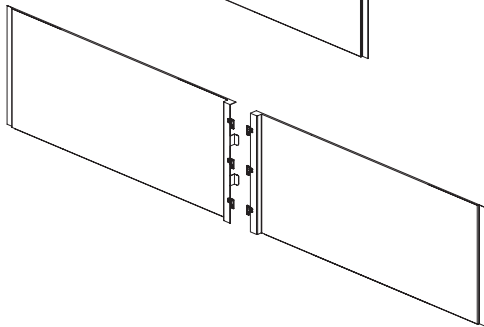

## End bay post covers & inner panels

End bay post covers and inner panels used to finish the back of end bays and posts

*End bay joining set can be found on page 39*

## End bay inner metal panels

End bay inner metal panel set  
240 mm H

*For use with single sided posts  
with end bay post covers.  
Includes left and right panels.*

600 mm end bay  
E0806.4

900 mm end bay  
E0809.4