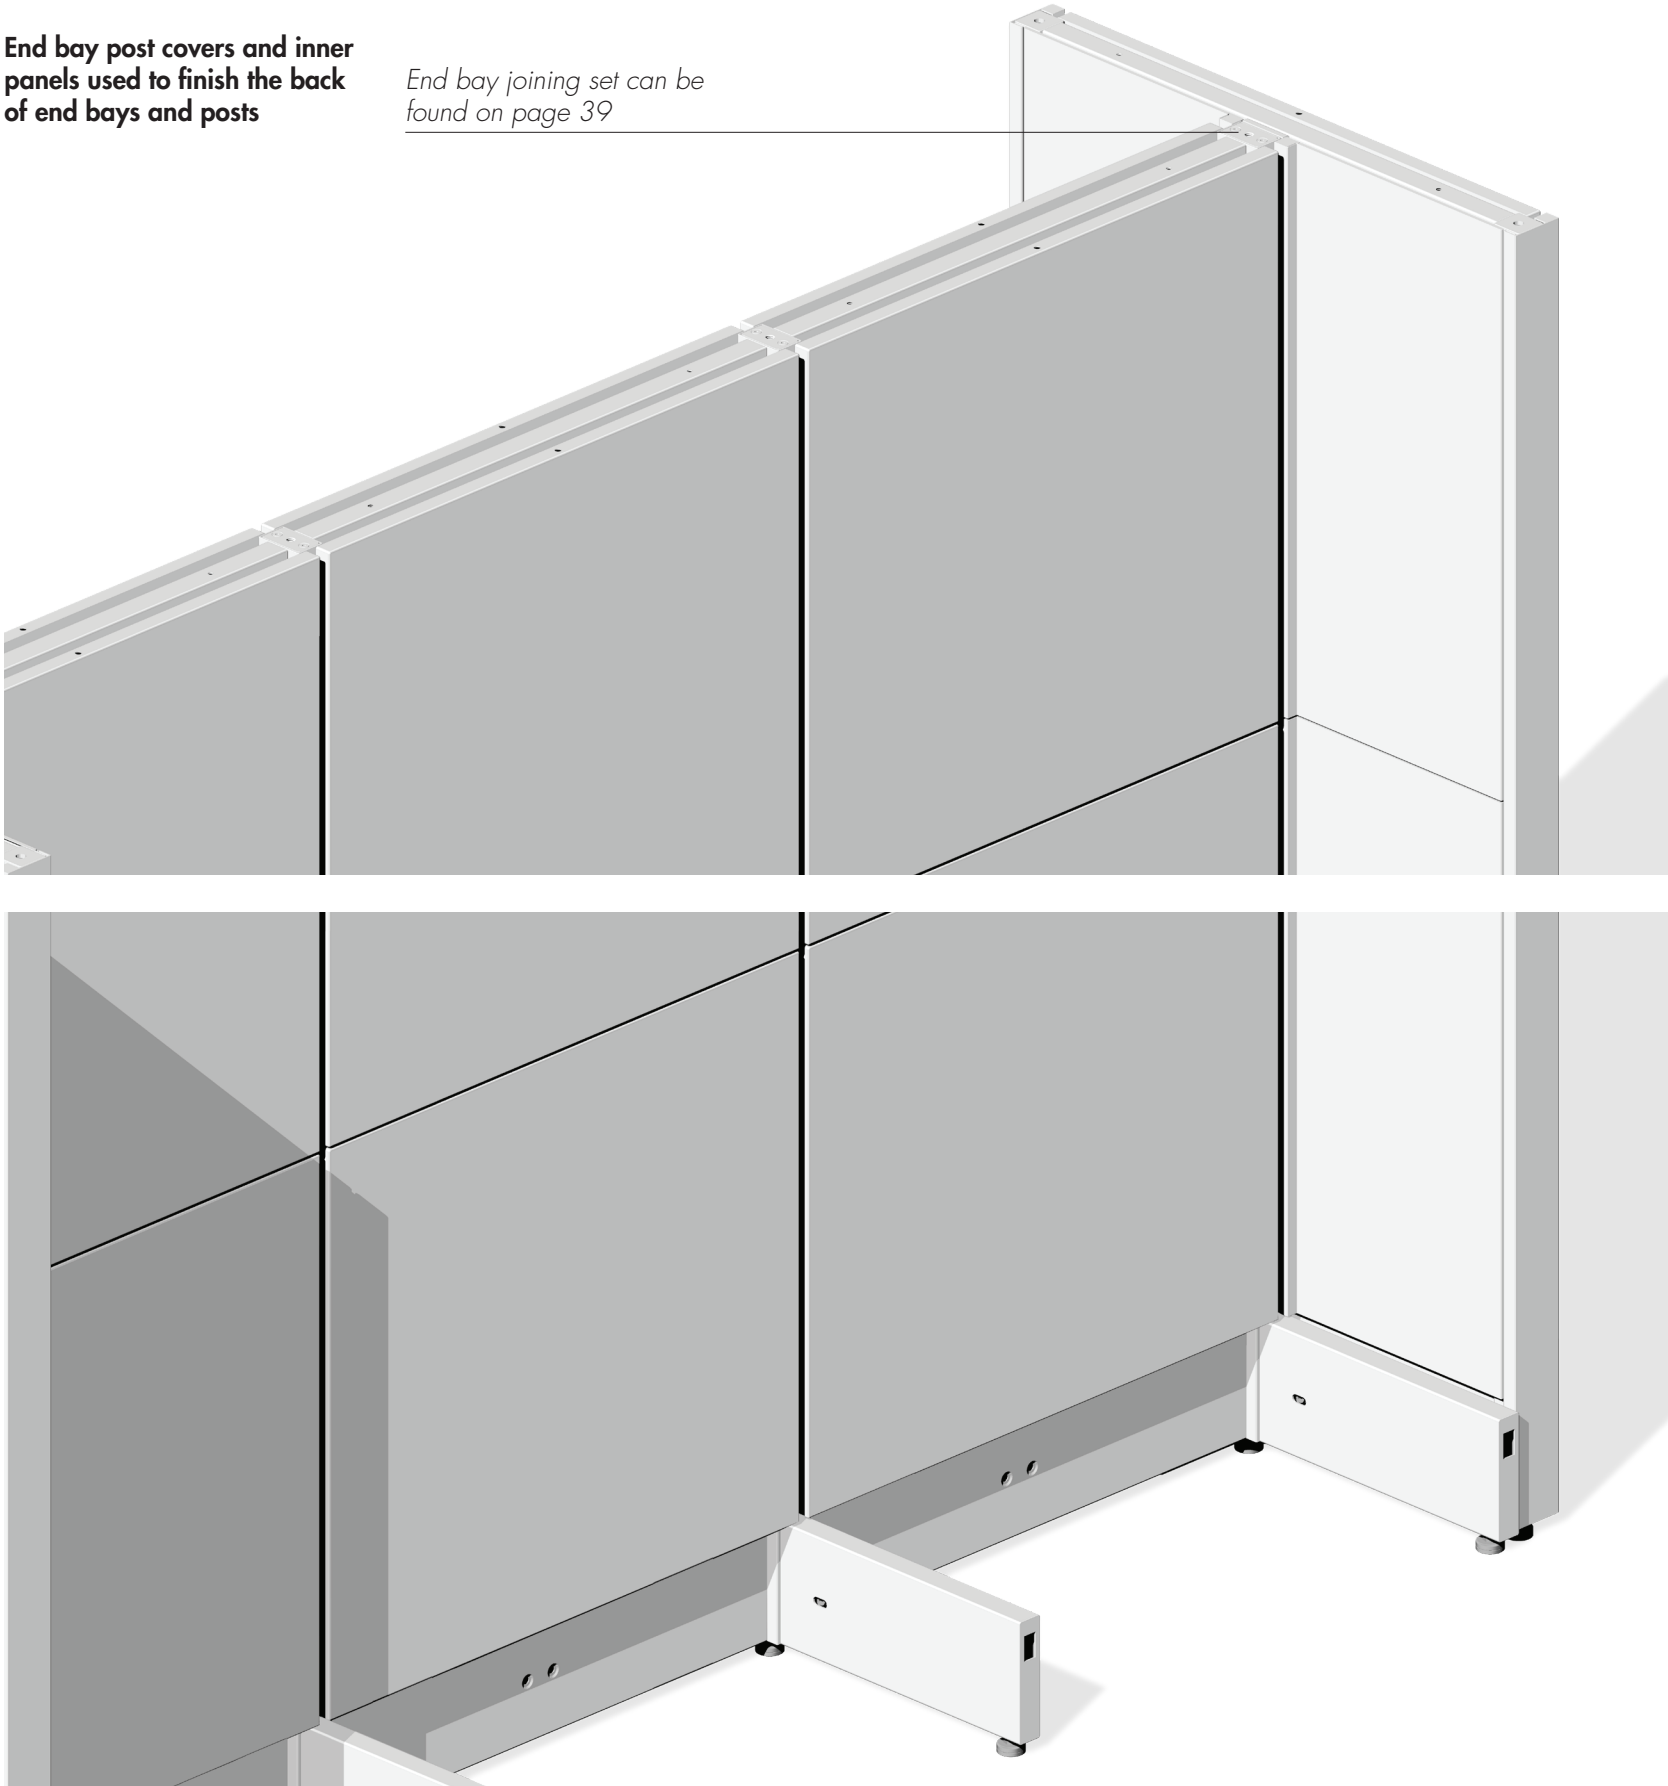

Reward pricing Each inc GST

G \$23.95 **S** \$26.95

1240 mm
E0512.4

End bay post covers & inner panels

End bay post covers and inner panels used to finish the back of end bays and posts

End bay joining set can be found on page 39

End bay post covers

End bay post cover set

16 W × 55 mm D.
 For use with single sided posts.
 Includes left and right covers.
 Feet are not suitable for use on
 end bays that have end bay
 post covers.

2360 mm
 E1424.4