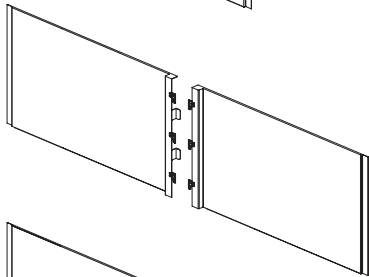

End bay inner metal panels

End bay inner metal panel set
240 mm H

*For use with single sided posts
with end bay post covers.
Includes left and right panels.*

600 mm end bay
E0806.4

900 mm end bay
E0809.4

1200 mm end bay
E0812.4