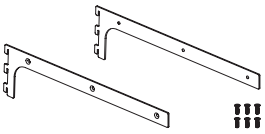

30 mm metal shelves 400 mm D

30 mm metal shelf 400 mm D

*Brackets sold separately.
Load capacity 30 kg.*

600 mm bay
E7406.4

WTS White sand

BKS Black sand

Quantity	Saving	Each inc GST
1-9	–	\$28.00
10-49	7%	\$26.00
50+	15%	\$24.00

1200 mm bay
E7412.4

WTS White sand

BKS Black sand

Quantity	Saving	Each inc GST
1-9	–	\$44.00
10-49	5%	\$42.00
50+	10%	\$40.00

Reward pricing Each inc GST

G \$40.00 **S** \$42.00

600 mm bay
E7406.4

900 mm bay
E7409.4

1200 mm bay
E7412.4

30 mm metal shelves 400 mm D

30 mm shelf bracket set
400 mm D

Load capacity 30 kg.

E6004

WTS White sand

BKS Black sand

CH Chrome

Reward pricing Each inc GST

G \$14.50 **S** \$16.15

30 mm shelf angle adjustable
bracket set 400 mm D

*Shelf can be set level or at 20
degree angle.
Load capacity 30 kg.*

E6164

WTS White sand

BKS Black sand