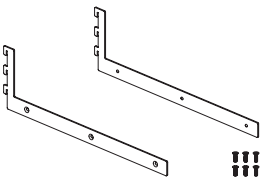

Reward pricing Each inc GST

G \$14.50 **S** \$16.15

30 mm shelf angle adjustable
bracket set 400 mm D

*Shelf can be set level or at 20
degree angle.
Load capacity 30 kg.*

E6164

WTS White sand

BKS Black sand

30 mm shelf base bracket set
400 mm D

Load capacity 30 kg.

E6204

WTS White sand

BKS Black sand

CH Chrome

1-9	-	\$14.95
10-49	13%	\$12.90
50+	25%	\$11.50

Reward pricing Each inc GST