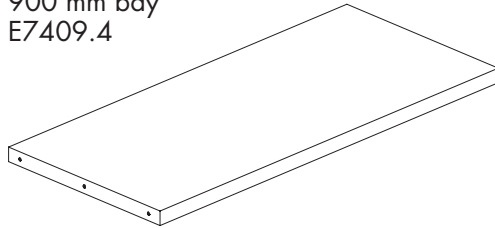

30 mm metal shelves 400 mm D

30 mm metal shelf 400 mm D

*Brackets sold separately.
Load capacity 30 kg.*

600 mm bay
E7406.4

WTS White sand

BKS Black sand

Quantity	Saving	Each inc GST
1-9	–	\$28.00
10-49	7%	\$26.00
50+	15%	\$24.00

1200 mm bay
E7412.4

WTS White sand

BKS Black sand

Quantity	Saving	Each inc GST
1-9	–	\$44.00
10-49	5%	\$42.00
50+	10%	\$40.00

Reward pricing Each inc GST

G \$40.00 **S** \$42.00

600 mm bay
E7406.4

900 mm bay
E7409.4

1200 mm bay
E7412.4

30 mm metal shelves 400 mm D

30 mm shelf bracket set
400 mm D

Load capacity 30 kg.

E6004

WTS White sand

BKS Black sand

CH Chrome

Reward pricing Each inc GST

G \$14.50 **S** \$16.15

30 mm shelf angle adjustable
bracket set 400 mm D

*Shelf can be set level or at 20
degree angle.
Load capacity 30 kg.*

E6164

WTS White sand

BKS Black sand