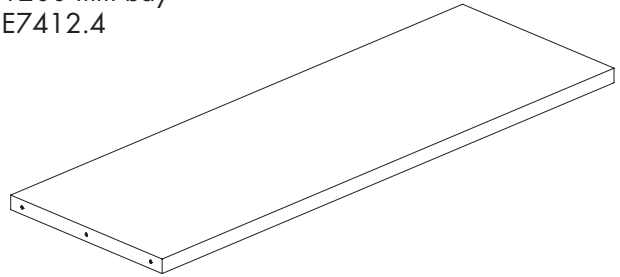

1200 mm bay
E7412.4

WTS White sand

BKS Black sand

Quantity	Saving	Each inc GST
1-9	–	\$44.00
10-49	5%	\$42.00
50+	10%	\$40.00

Reward pricing Each inc GST

G \$40.00 **S** \$42.00

600 mm bay
E7406.4

900 mm bay
E7409.4

1200 mm bay
E7412.4

30 mm metal shelves 400 mm D

30 mm shelf bracket set
400 mm D

Load capacity 30 kg.

E6004

WTS White sand

BKS Black sand

CH Chrome