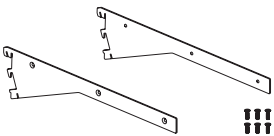

1200 mm bay
E7412.4

30 mm metal shelves 400 mm D

30 mm shelf bracket set
400 mm D

Load capacity 30 kg.

E6004

WTS White sand

BKS Black sand

CH Chrome

Reward pricing Each inc GST

G \$14.50 **S** \$16.15

30 mm shelf angle adjustable
bracket set 400 mm D

*Shelf can be set level or at 20
degree angle.
Load capacity 30 kg.*

E6164

WTS White sand

BKS Black sand