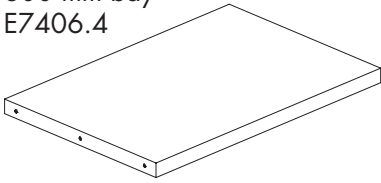

1200 mm bay
E7412.4

WTS White sand

BKS Black sand

Quantity	Saving	Each inc GST
1-9	–	\$44.00
10-49	5%	\$42.00
50+	10%	\$40.00

Reward pricing Each inc GST

G \$40.00 **S** \$42.00

600 mm bay
E7406.4

900 mm bay
E7409.4

1200 mm bay
E7412.4

30 mm metal shelves 400 mm D

30 mm shelf bracket set
400 mm D

Load capacity 30 kg.

E6004

WTS White sand

BKS Black sand

CH Chrome