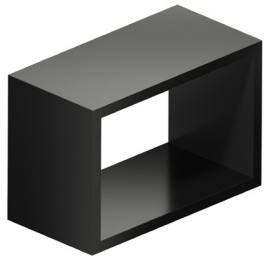

Slatwall Slatwall display cubes

Hanging rectangular wooden display cube for 600 mm bay

M5606OAK OAK Natural oak

598 W x 300 D x 398 mm H
Sold individually

Quantity	Saving	Each inc GST
1-4	–	\$299.00
5-19	5%	\$284.00
20+	10%	\$269.00

Reward pricing Each inc GST

G \$269.00 S \$284.00

Hanging rectangular wooden display cube for 600 mm bay

M5606PY PY Ply

598 W x 300 D x 398 mm H
Sold individually

Quantity	Saving	Each inc GST
1-4	–	\$190.00
5-19	6%	\$177.50
20+	14%	\$165.00

Reward pricing Each inc GST

G \$165.00 S \$177.50

Hanging rectangular wooden display cube for 600 mm bay

M5606BK BK Black

598 W x 300 D x 398 mm H
Sold individually

Quantity	Saving	Each inc GST
1-4	–	\$169.00
5-19	9%	\$154.00
20+	18%	\$139.00