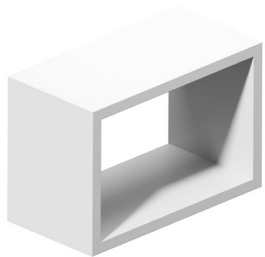

Slatwall Slatwall display cubes

Hanging rectangular wooden display cube for 600 mm bay

M5606OAK OAK Natural oak

598 W x 300 D x 398 mm H
Sold individually

Quantity	Saving	Each inc GST
1-4	–	\$299.00
5-19	5%	\$284.00
20+	10%	\$269.00

Reward pricing Each inc GST

G \$165.00 S \$177.50

Hanging rectangular wooden display cube for 600 mm bay

M5606BK BK Black

598 W x 300 D x 398 mm H
Sold individually

Quantity	Saving	Each inc GST
1-4	–	\$169.00
5-19	9%	\$154.00
20+	18%	\$139.00

Reward pricing Each inc GST

G \$139.00 S \$154.00

Hanging rectangular wooden display cube for 600 mm bay

M5606WH WH White

598 W x 300 D x 398 mm H
Sold individually

Quantity	Saving	Each inc GST
1-4	–	\$169.00
5-19	9%	\$154.00
20+	18%	\$139.00

Reward pricing Each inc GST

G \$139.00 S \$154.00

Slatwall hanging frame for display cube M5606

S1606BK BK Black

To suit 600 mm bay
Sold individually or in box of 8

Quantity	Saving	Each inc GST
1-4	–	\$27.00
5-19	11%	\$24.00
20+	22%	\$21.00