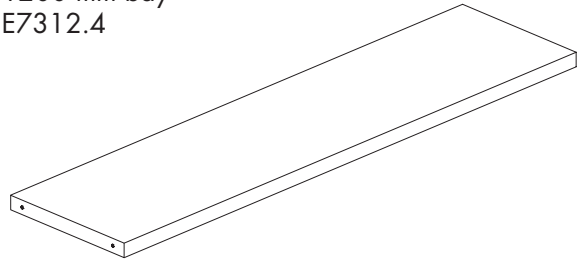

1200 mm bay
E7312.4

WTS White sand

BKS Black sand

Quantity	Saving	Each inc GST
1-9	–	\$35.00
10-49	6%	\$33.00
50+	12%	\$31.00

Reward pricing Each inc GST

G \$31.00 **S** \$33.00

600 mm bay
E7306.4

900 mm bay
E7309.4

1200 mm bay
E7312.4

30 mm metal shelves 300 mm D

30 mm shelf bracket set
300 mm D

Load capacity 30 kg.

E6003

WTS White sand

BKS Black sand

CH Chrome

Reward pricing Each inc GST

G \$12.95 **S** \$14.35

30 mm shelf angle adjustable
bracket set 300 mm D

*Shelf can be set level or at 20
degree angle.
Load capacity 30 kg.*

E6163

WTS White sand

BKS Black sand