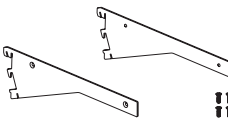

1200 mm bay
E7312.4

30 mm metal shelves 300 mm D

30 mm shelf bracket set
300 mm D

Load capacity 30 kg.

E6003

WTS White sand

BKS Black sand

CH Chrome

Reward pricing Each inc GST

G \$12.95 **S** \$14.35

30 mm shelf angle adjustable
bracket set 300 mm D

*Shelf can be set level or at 20
degree angle.
Load capacity 30 kg.*

E6163

WTS White sand

BKS Black sand