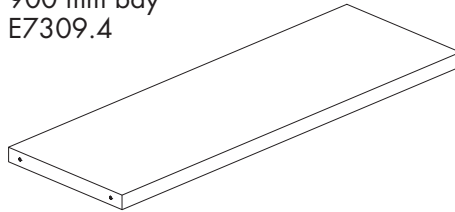

30 mm metal shelves 300 mm D

30 mm metal shelf 300 mm D

*Brackets sold separately.
Load capacity 30 kg.*

600 mm bay
E7306.4

WTS White sand

BKS Black sand

Quantity	Saving	Each inc GST
1-9	–	\$22.00
10-49	10%	\$20.00
50+	20%	\$18.00

1200 mm bay
E7312.4

WTS White sand

BKS Black sand

Quantity	Saving	Each inc GST
1-9	–	\$35.00
10-49	6%	\$33.00
50+	12%	\$31.00

Reward pricing Each inc GST

G \$31.00 **S** \$33.00

600 mm bay
E7306.4

900 mm bay
E7309.4

1200 mm bay
E7312.4

30 mm metal shelves 300 mm D

30 mm shelf bracket set
300 mm D

Load capacity 30 kg.

E6003

WTS White sand

BKS Black sand

CH Chrome

Reward pricing Each inc GST

G \$12.95 **S** \$14.35

30 mm shelf angle adjustable
bracket set 300 mm D

*Shelf can be set level or at 20
degree angle.
Load capacity 30 kg.*

E6163

WTS White sand

BKS Black sand