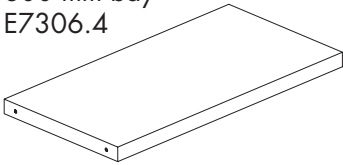

1200 mm bay
E7312.4

WTS White sand

BKS Black sand

Quantity	Saving	Each inc GST
1-9	–	\$35.00
10-49	6%	\$33.00
50+	12%	\$31.00

Reward pricing Each inc GST

G \$31.00 **S** \$33.00

600 mm bay
E7306.4

900 mm bay
E7309.4

1200 mm bay
E7312.4

30 mm metal shelves 300 mm D

30 mm shelf bracket set
300 mm D

Load capacity 30 kg.

E6003

WTS White sand

BKS Black sand

CH Chrome