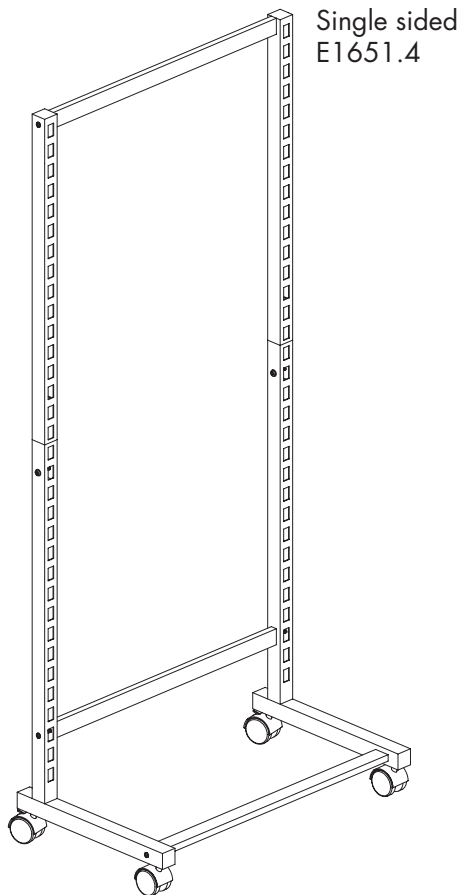

## Mobile displays

Single sided  
E1651.4

### Mobile display 600 mm bay

*Single sided:*  
632 W × 1450 H × 370 mm D.

4 × Castors included (M10).

*Can be used with 600 mm bay accessories.*

Single sided  
E1651.4

**WTS** White sand

**BKS** Black sand