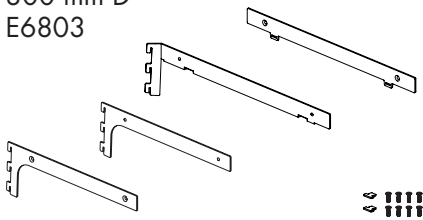

30 mm corner shelf brackets

30 mm corner shelf bracket set

Load capacity 30 kg.

300 mm D
E6803

WTS White sand

BKS Black sand

Quantity	Saving	Each inc GST
1-9	-	$19.00
10-49	11%	$17.00
50+	21%	$15.00

Reward pricing Each inc GST

G $15.00 **S** $17.00

CH Chrome

1-9	-	$29.00
10-49	9%	$26.50
50+	17%	$24.00

Reward pricing Each inc GST

G $24.00 **S** $26.50

400 mm D
E6804

WTS White sand

BKS Black sand

Quantity	Saving	Each inc GST
1-9	-	$26.00
10-49	8%	$24.00
50+	15%	$22.00

Reward pricing Each inc GST

G $22.00 **S** $24.00

CH Chrome

1-9	-	$36.00
10-49	7%	$33.50
50+	14%	$31.00

Reward pricing Each inc GST

G $31.00 **S** $33.50

500 mm D
E6805

WTS White sand

BKS Black sand

Quantity	Saving	Each inc GST
1-9	-	$32.00
10-49	6%	$30.00
50+	13%	$28.00

Reward pricing Each inc GST

G $28.00 **S** $30.00

CH Chrome

1-9	-	$46.00
10-49	3%	$44.50
50+	7%	$43.00

Reward pricing Each inc GST

G $43.00 **S** $44.50

300 mm D
E6803