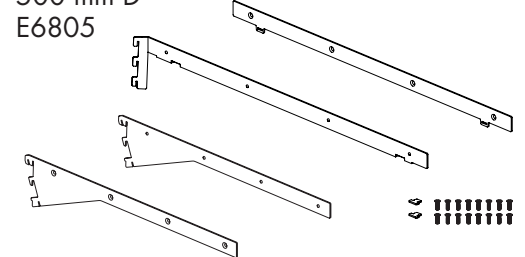

500 mm D
E6805

30 mm corner shelf base brackets

30 mm corner shelf base bracket set

Load capacity 30 kg.

300 mm D
E6903

WTS White sand

BKS Black sand

Quantity	Saving	Each inc GST
1-9	-	\$19.00
10-49	11%	\$17.00
50+	21%	\$15.00