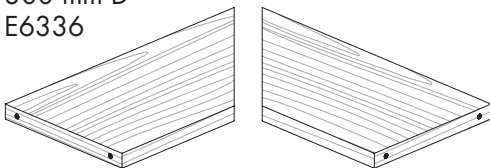

WH White

BK Black

1-9	-	\$94.00
10-49	6%	\$86.00
50+	12%	\$78.00

Reward pricing Each inc GST
G \$78.00 **S** \$86.00

PY Ply

1-9	-	\$99.00
10-49	5%	\$92.00
50+	11%	\$85.00

Reward pricing Each inc GST
G \$85.00 **S** \$92.00

300 mm D
E6336

400 mm D
E6346

500 mm D
E6356

30 mm metal corner shelves

30 mm metal corner shelf set
600 x 600 mm bay

*Corner bracket set sold separately.
Load capacity 30 kg.*

300 mm D
E7136

WTS White sand