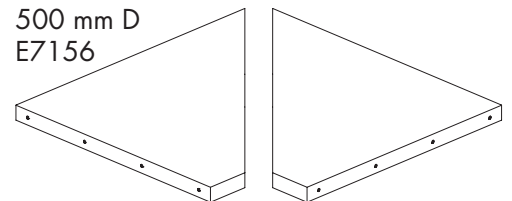

300 mm D
E6336

400 mm D
E6346

500 mm D
E6356

30 mm metal corner shelves

30 mm metal corner shelf set
600 x 600 mm bay

*Corner bracket set sold separately.
Load capacity 30 kg.*

300 mm D
E7136

WTS White sand

300 mm D
E7136

400 mm D
E7146

500 mm D
E7156

30 mm corner shelf brackets

30 mm corner shelf bracket set

Load capacity 30 kg.

300 mm D
E6803

WTS White sand