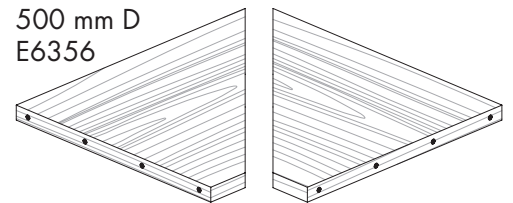

30 mm corner shelves

30 mm corner shelf set
600 × 600 mm bay

Corner bracket set sold separately
Available in natural oak veneer,
white laminate, black laminate
and ply laminate.
Load capacity 30 kg.

300 mm D
E6336

WH White

BK Black

1-9	-	\$94.00
10-49	6%	\$86.00
50+	12%	\$78.00

Reward pricing Each inc GST
G \$78.00 **S** \$86.00

PY Ply

1-9	-	\$99.00
10-49	5%	\$92.00
50+	11%	\$85.00

Reward pricing Each inc GST
G \$85.00 **S** \$92.00

300 mm D
E6336

400 mm D
E6346

500 mm D
E6356

30 mm metal corner shelves

30 mm metal corner shelf set
600 x 600 mm bay

*Corner bracket set sold separately.
Load capacity 30 kg.*

300 mm D
E7136

WTS White sand