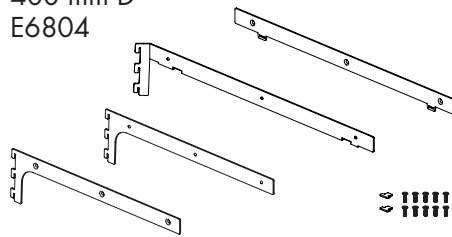

500 mm D
E6805

30 mm corner shelf base brackets

30 mm corner shelf base bracket set

Load capacity 30 kg.

300 mm D
E6903

WTS White sand

BKS Black sand

Quantity	Saving	Each inc GST
1-9	-	\$19.00
10-49	11%	\$17.00
50+	21%	\$15.00