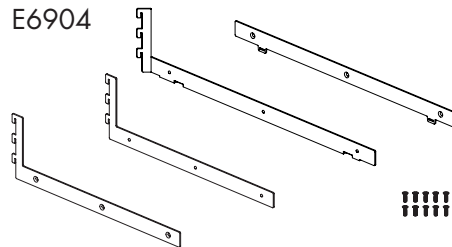

1-9	-	\$46.00
10-49	3%	\$44.50
50+	7%	\$43.00

Reward pricing Each inc GST

G \$43.00 S \$44.50

300 mm D
E6903

400 mm D
E6904

500 mm D
E6905