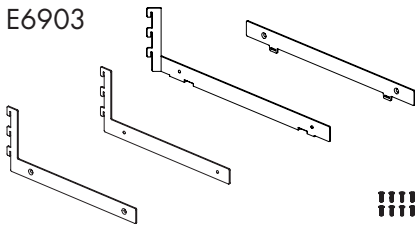

30 mm corner shelf base brackets

30 mm corner shelf base bracket set

Load capacity 30 kg.

300 mm D
E6903

WTS White sand

BKS Black sand

Quantity	Saving	Each inc GST
1-9	-	$19.00
10-49	11%	$17.00
50+	21%	$15.00

Reward pricing Each inc GST

G $15.00 S $17.00

CH Chrome

1-9	-	$29.00
10-49	9%	$26.50
50+	17%	$24.00

Reward pricing Each inc GST

G $24.00 S $26.50

400 mm D
E6904

WTS White sand

BKS Black sand

Quantity	Saving	Each inc GST
1-9	-	$26.00
10-49	8%	$24.00
50+	15%	$22.00

Reward pricing Each inc GST

G $22.00 S $24.00

CH Chrome

1-9	-	$36.00
10-49	7%	$33.50
50+	14%	$31.00

Reward pricing Each inc GST

G $31.00 S $33.50

500 mm D
E6905

WTS White sand

BKS Black sand

Quantity	Saving	Each inc GST
1-9	-	$32.00
10-49	6%	$30.00
50+	13%	$28.00

Reward pricing Each inc GST

G $28.00 S $30.00

CH Chrome

1-9	-	$46.00
10-49	3%	$44.50
50+	7%	$43.00

Reward pricing Each inc GST

G $43.00 S $44.50

300 mm D
E6903