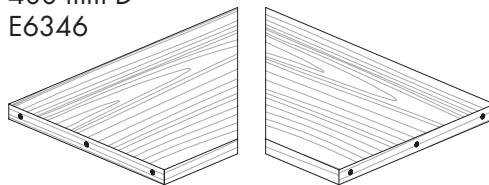

WH White

BK Black

1-9	-	\$94.00
10-49	6%	\$86.00
50+	12%	\$78.00

Reward pricing Each inc GST
G \$78.00 **S** \$86.00

PY Ply

1-9	-	\$99.00
10-49	5%	\$92.00
50+	11%	\$85.00

Reward pricing Each inc GST
G \$85.00 **S** \$92.00

300 mm D
E6336

400 mm D
E6346

500 mm D
E6356

30 mm metal corner shelves

30 mm metal corner shelf set
600 x 600 mm bay

*Corner bracket set sold separately.
Load capacity 30 kg.*

300 mm D
E7136

WTS White sand