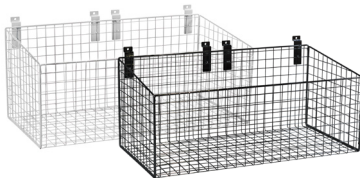

Reward pricing Each inc GST
 \$31.00  \$33.00

Slatwall mesh basket with low front
345 W x 260 D x 250 mm H
Sold individually or in box of 2

S1641WH  White
S1641BK  Black

Quantity	Saving	Each inc GST
1-9	–	\$39.00
10-49	6%	\$37.00
50+	13%	\$35.00

Reward pricing Each inc GST
 \$35.00  \$37.00

Slatwall mesh basket with low front
345 W x 260 D x 250 mm H
Sold individually or in box of 2

S1641CH  Chrome

Quantity	Saving	Each inc GST
1-9	–	\$45.00
10-49	5%	\$43.00
50+	10%	\$41.00

Reward pricing Each inc GST
 \$41.00  \$43.00

Slatwall mesh basket with low front
586 W x 300 D x 280 mm H
Sold individually or in box of 2

S1643WH  White
S1643BK  Black

Quantity	Saving	Each inc GST
1-9	–	\$59.00
10-49	6%	\$56.00
50+	12%	\$53.00

Reward pricing Each inc GST
 \$53.00  \$56.00

Slatwall mesh basket with low front
586 W x 300 D x 280 mm H
Sold individually or in box of 2

S1643CH  Chrome

Quantity	Saving	Each inc GST
1-9	–	\$73.00
10-49	5%	\$69.00
50+	10%	\$65.00