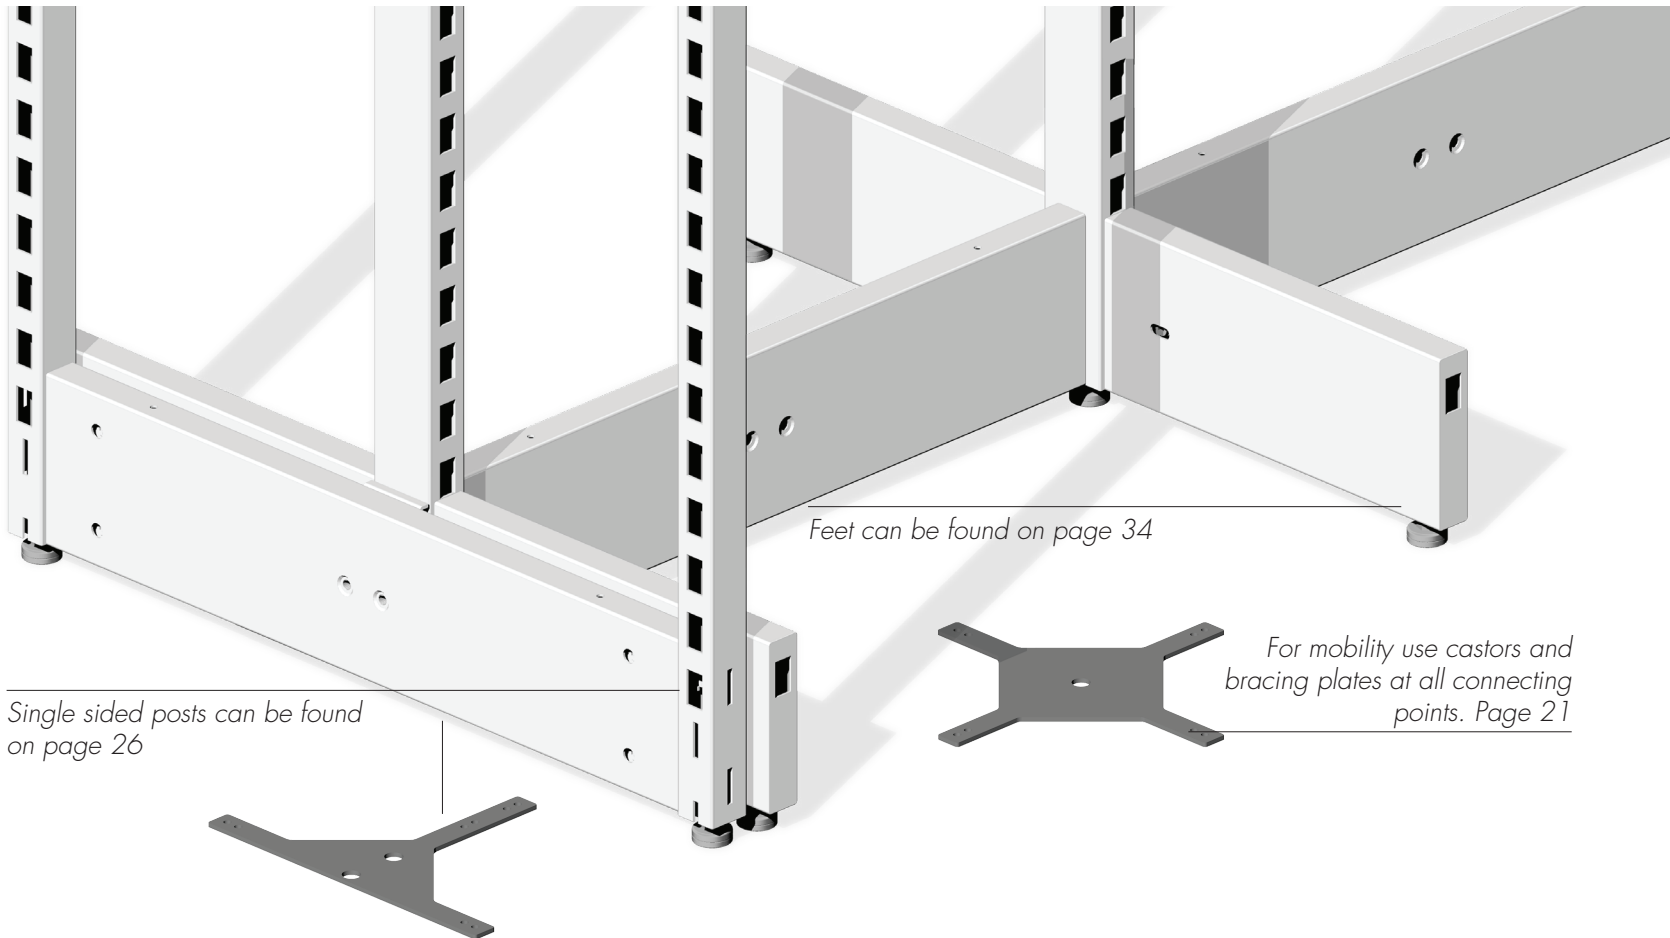

End bay joining sets

End bay joining set used to create multi bay gondola

Joining rails and base joining rails can be found on page 32

Double sided posts can be found on page 20

Feet can be found on page 34

Single sided posts can be found on page 26

For mobility use castors and bracing plates at all connecting points. Page 21

End bay joining sets

End bay joining set

E2100.4

Use end bay joining set to connect a single sided frame to the end of a double sided frame of the same height.
Set includes brace plate for end post.