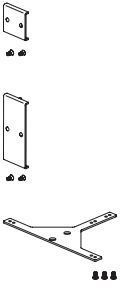

End bay joining sets

End bay joining set used to create multi bay gondola

Joining rails and base joining rails can be found on page 32

Double sided posts can be found on page 20

Feet can be found on page 34

Single sided posts can be found on page 26

For mobility use castors and bracing plates at all connecting points. Page 21

End bay joining sets

End bay joining set

E2100.4

Use end bay joining set to connect a single sided frame to the end of a double sided frame of the same height.
Set includes brace plate for end post.