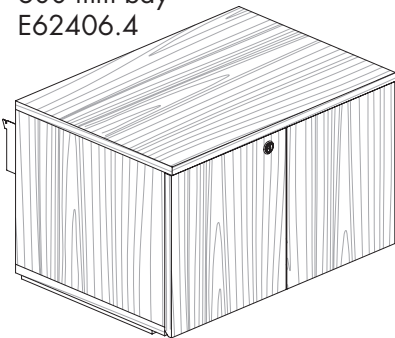

Base cupboards

Base cupboard

360 H × 400 mm D.
Includes doors, locks and brackets.
Available in natural oak veneer,
white laminate, black laminate
and ply laminate.

600 mm bay E62406.4

OAK Natural oak

Quantity	Saving	Each inc GST
1-4	–	$310.00
5-19	4%	$295.00
20+	10%	$280.00

Reward pricing Each inc GST
G $280.00 **S** $295.00

WH White

BK Black

1-4	–	$165.00
5-19	6%	$155.00
20+	13%	$145.00

Reward pricing Each inc GST
G $145.00 **S** $155.00

PY Ply

1-4	–	$175.00
5-19	5%	$165.00
20+	12%	$155.00

Reward pricing Each inc GST
G $155.00 **S** $165.00

900 mm bay E62409.4

OAK Natural oak

Quantity	Saving	Each inc GST
1-4	–	$415.00
5-19	3%	$402.50
20+	6%	$390.00

Reward pricing Each inc GST
G $390.00 **S** $402.50

WH White

BK Black

1-4	–	$215.00
5-19	3%	$207.00
20+	8%	$199.00

Reward pricing Each inc GST
G $199.00 **S** $207.00

PY Ply

1-4	–	$235.00
5-19	4%	$225.00
20+	9%	$215.00

Reward pricing Each inc GST
G $215.00 **S** $225.00

1200 mm bay E62412.4

OAK Natural oak

Quantity	Saving	Each inc GST
1-4	–	$500.00
5-19	6%	$470.00
20+	12%	$440.00

Reward pricing Each inc GST
G $440.00 **S** $470.00

WH White

BK Black

1-4	–	$249.00
5-19	5%	$234.50
20+	12%	$220.00

Reward pricing Each inc GST
G $220.00 **S** $234.50

PY Ply

1-4	–	$270.00
5-19	5%	$255.00
20+	11%	$240.00

Reward pricing Each inc GST
G $240.00 **S** $255.00

600 mm bay
E62406.4