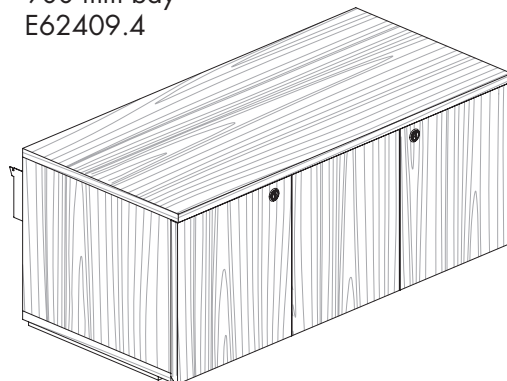

**Reward pricing** Each inc GST  
**G** \$240.00 **S** \$255.00

600 mm bay  
E62406.4

900 mm bay  
E62409.4

1200 mm bay  
E62412.4

**G** Gold reward pricing

**S** Silver reward pricing