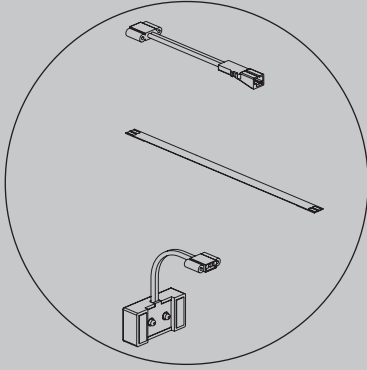

Magnetic power track

L60015

1500 H x 17 W x 2 mm Thick.
Magnetically attach to any metal panel.

Cut to size to suit height required.
Connect multiple tracks together using magnetic track to track connectors.

WHT White

BLK Black

1-4	-	\$8.95
5-19	11%	\$7.95
20+	22%	\$6.95

Reward pricing Each inc GST

G \$6.95 **S** \$7.95

Shelf lighting fittings

Glass shelf power cable set
300 mm D L60303

Self-adhesive glass mounting clips included.
Use to power a LED bar mounted to a glass shelf by connecting to the magnetic power track.
Flat cable has self-adhesive backing to fix to underside of shelf bracket.