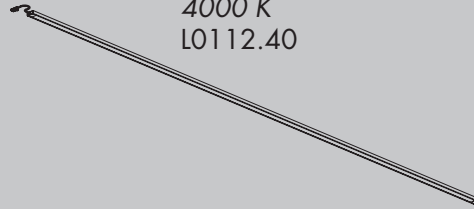

1150 mm 2800 K
L0112.28
4000 K
L0112.40

LED bar

15 D x 6 mm H.
Shelf power cable sold separately.
Available in 2800 K (warm natural light) and 4000 K (cool white light).

Mounting clips and magnetic mounting clips included.
Mounting clips fasten to underside of shelf and clip on LED bar.