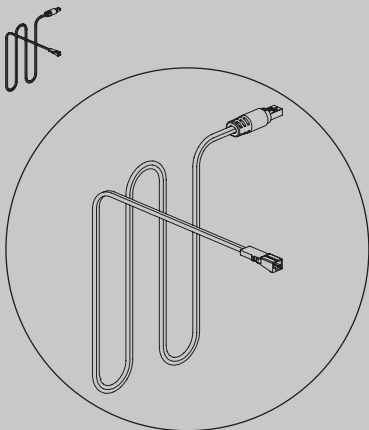

Using magnetic power track

Magnetic power track used to connect power to shelves

Magnetic power tracks can be attached to metal panels or posts.

Magnetic power tracks can be cut to size to suit the height required.

Use magnetic track to track connectors to connect magnetic power tracks.

Using magnetic power track

The 4 bay adaptor allows the lighting driver to power multiple magnetic power tracks.

If required, use power feed extensions to reach magnetic power tracks.

Lighting driver can be loaded up to 60 Watts of a combination of LED bars and/or downlights.

Using direct power cable

Direct power cable used to connect power to downlight pelmet box and angled signage light box

Direct power cable can be used as an alternative to the magnetic power track.

Downlight pelmet boxes can be found on page 124

Angled signage light boxes can be found on page 122

Direct power cable

LED bar and downlight direct power cable