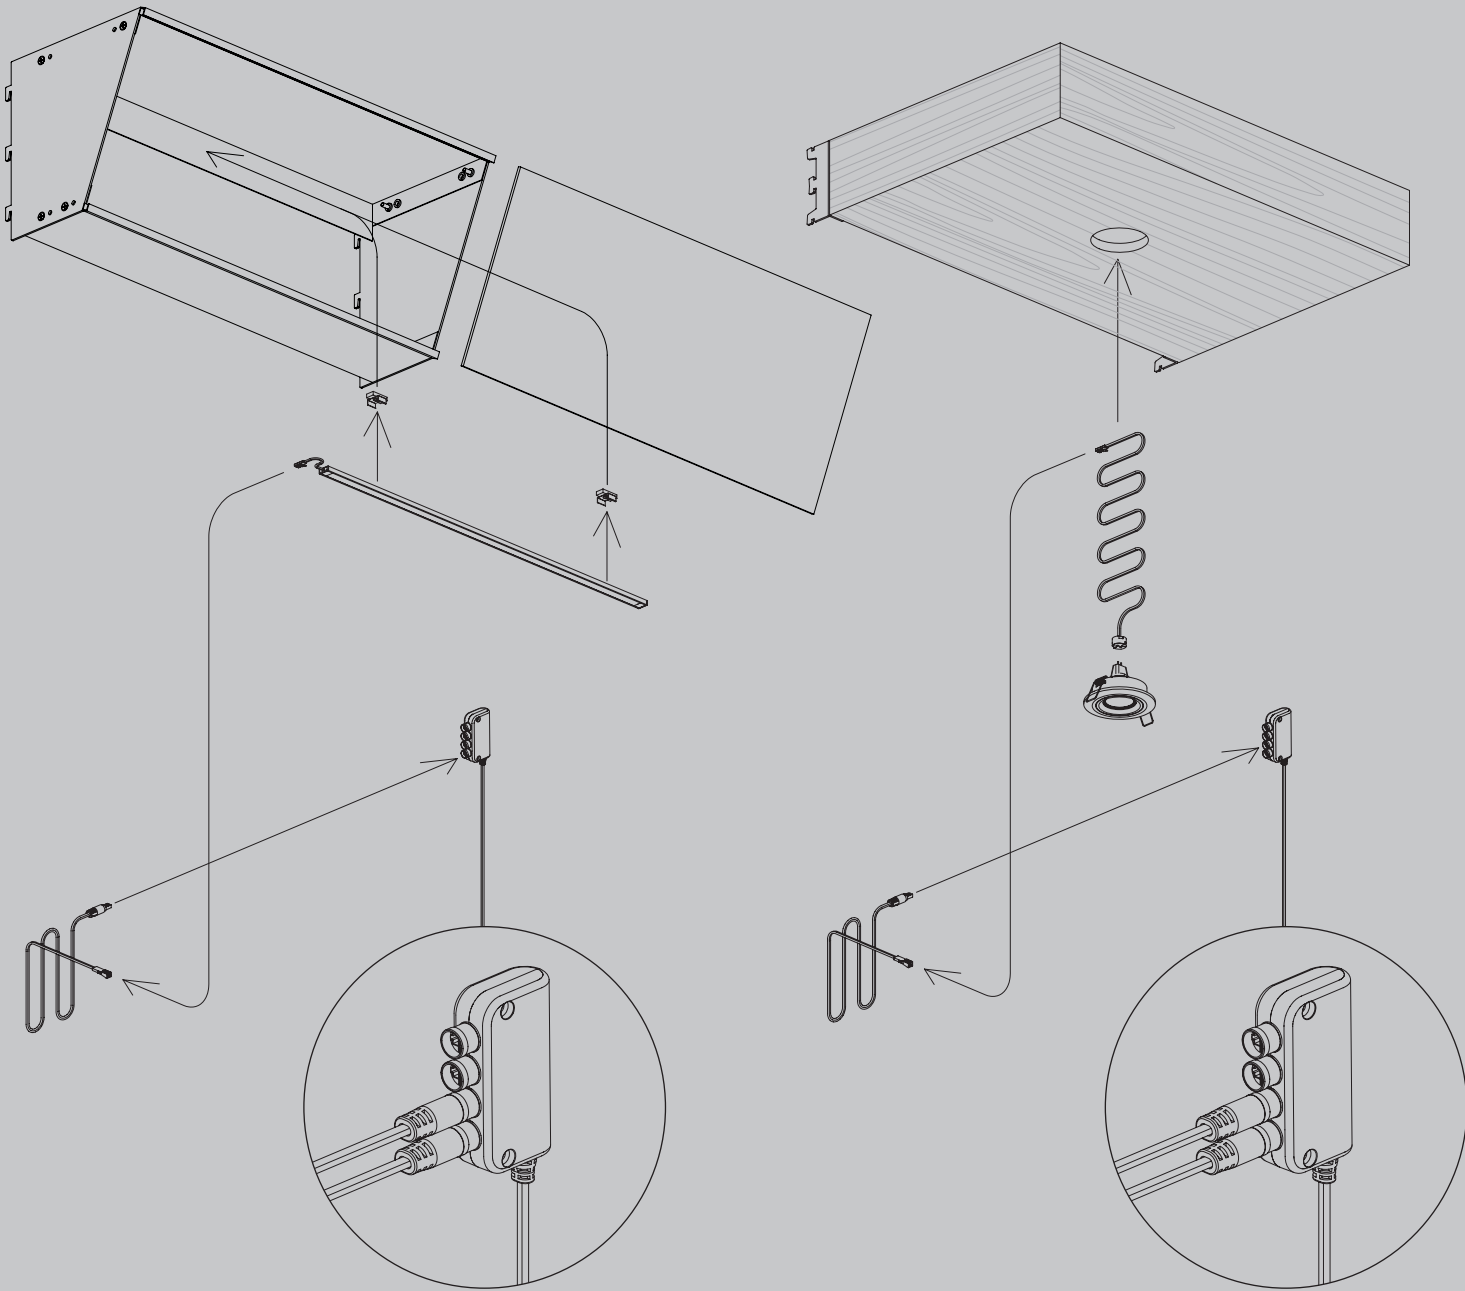

Using magnetic power track

Magnetic power track used to connect power to shelves

Magnetic power tracks can be attached to metal panels or posts.

Magnetic power tracks can be cut to size to suit the height required.

Use magnetic track to track connectors to connect magnetic power tracks.

Using magnetic power track

The 4 bay adaptor allows the lighting driver to power multiple magnetic power tracks.

If required, use power feed extensions to reach magnetic power tracks.

Lighting driver can be loaded up to 60 Watts of a combination of LED bars and/or downlights.

Using direct power cable

Direct power cable used to connect power to downlight pelmet box and angled signage light box

Direct power cable can be used as an alternative to the magnetic power track.

Downlight pelmet boxes can be found on page 124

Angled signage light boxes can be found on page 122

Direct power cable

LED bar and downlight direct power cable