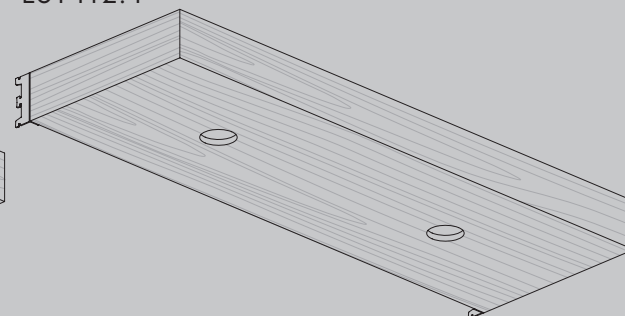

1200 mm bay
E61412.4

Downlight pelmet box

100 H × 400 mm D.
Downlights, power cable and
lighting driver sold separately.
Available in natural oak veneer,
white laminate, black laminate
and ply laminate.

OAK Natural oak

Quantity	Saving	Each inc GST
1-9	-	$141.95
10-49	4%	$136.95
50+	7%	$131.95

Reward pricing Each inc GST

G $131.95 **S** $136.95

WH White

BK Black

1-9	-	$75.95
10-49	7%	$70.30
50+	15%	$64.65

Reward pricing Each inc GST

G $64.65 **S** $70.30

PY Ply

1-9	-	$81.95
10-49	6%	$76.65
50+	13%	$71.35

Reward pricing Each inc GST

G $71.35 **S** $76.65

OAK Natural oak

Quantity	Saving	Each inc GST
1-9	-	$207.00
10-49	4%	$199.50
50+	7%	$191.95

Reward pricing Each inc GST

G $191.95 **S** $199.50

WH White

BK Black

1-9	-	$100.00
10-49	6%	$94.05
50+	12%	$88.10

Reward pricing Each inc GST

G $88.10 **S** $94.05

PY Ply

1-9	-	$116.00
10-49	5%	$109.80
50+	11%	$103.60

Reward pricing Each inc GST

G $103.60 **S** $109.80

OAK Natural oak

Quantity	Saving	Each inc GST
1-9	-	$261.95
10-49	6%	$246.95
50+	11%	$231.95

Reward pricing Each inc GST

G $231.95 **S** $246.95

WH White

BK Black

1-9	-	$112.00
10-49	5%	$106.00
50+	11%	$100.00

Reward pricing Each inc GST

G $100.00 **S** $106.00

PY Ply

1-9	-	$121.00
10-49	5%	$115.10
50+	10%	$109.20

Reward pricing Each inc GST

G $109.20 **S** $115.10