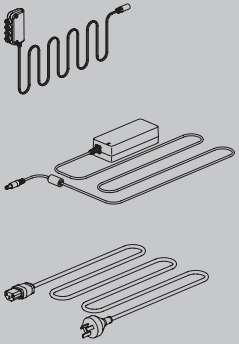

Driver & power feed extensions

Lighting driver
24 V - 60 Watts

L4024.60

BLK Black

125 L x 51 W x 32 mm H.
2000 mm lead and 4 bay
adaptor with 500 mm extension.
Lighting driver can be loaded up
to 60 Watts of a combination of
LED bars and/or downlights.

Quantity	Saving	Each inc GST
1-4	-	$79.95
5-19	6%	$74.95
20+	12%	$69.95

Reward pricing Each inc GST

G $69.95 **S** $74.95