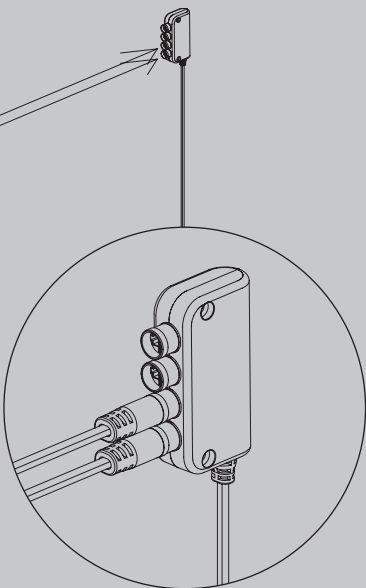

Using magnetic power track

Magnetic power track used to connect power to shelves

Magnetic power tracks can be attached to metal panels or posts.

Magnetic power tracks can be cut to size to suit the height required.

Use magnetic track to track connectors to connect magnetic power tracks.

Using magnetic power track

The 4 bay adaptor allows the lighting driver to power multiple magnetic power tracks.

If required, use power feed extensions to reach magnetic power tracks.