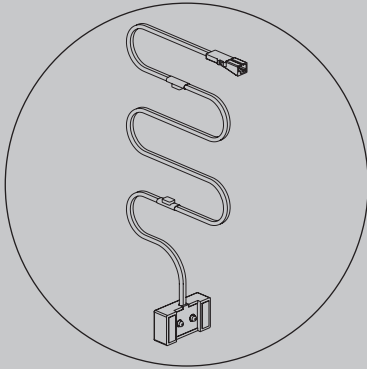

Using magnetic power track

Magnetic power track used to connect power to shelves

Magnetic power tracks can be attached to metal panels or posts.

Magnetic power tracks can be cut to size to suit the height required.

WHT White

BLK Black

1-4	-	\$8.95
5-19	11%	\$7.95
20+	22%	\$6.95

Reward pricing Each inc GST

G \$6.95 **S** \$7.95

Shelf lighting fittings

Glass shelf power cable set
300 mm D L60303

Self-adhesive glass mounting clips included.
Use to power a LED bar mounted to a glass shelf by connecting to the magnetic power track.
Flat cable has self-adhesive backing to fix to underside of shelf bracket.

White

Black

Quantity	Saving	Each inc GST
1-4	–	\$6.95
5-19	9%	\$6.35
20+	17%	\$5.75

Reward pricing Each inc GST

G \$5.75 **S** \$6.35

Shelf power cable L60405

500 mm lead.
Use to power a LED bar mounted to a shelf by connecting to the magnetic power track.

White

Black

1-4	–	\$7.95
5-19	11%	\$7.10
20+	21%	\$6.25

Reward pricing Each inc GST

G \$6.25 **S** \$7.10

Power cable cover L60510

18 W × 5.8 H × 1000 mm L.
Use to hide shelf power cable by routing a channel from the front to back on the underside of the shelf.