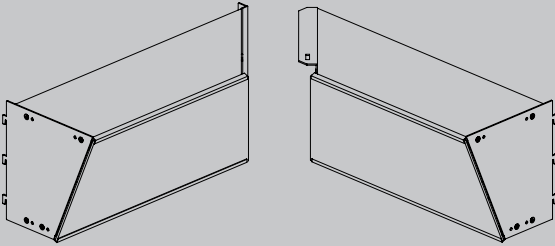

600 mm bay
E9906.4

900 mm bay
E9909.4

1200 mm bay
E9912.4

Angled signage light boxes

Corner angled signage light box set - 600 x 600 mm bay E9926.4

*LED bars, power track and lighting driver sold separately.
Use multiple light bars per box for a brighter light box.*