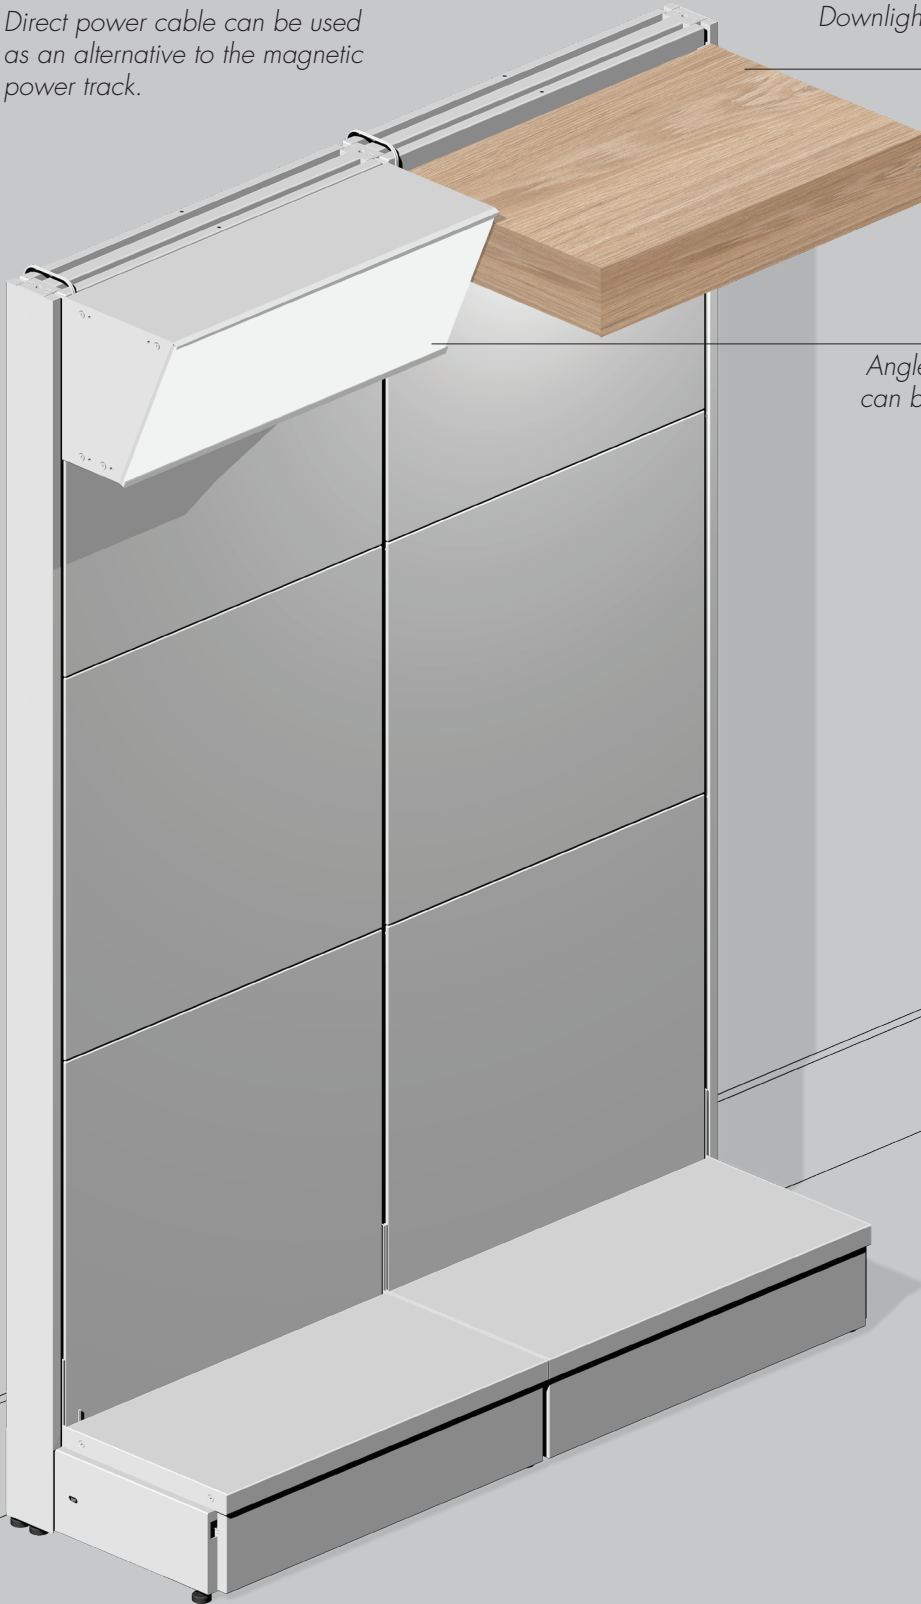

Using magnetic power track

Magnetic power track used to connect power to shelves

Magnetic power tracks can be attached to metal panels or posts.

Magnetic power tracks can be cut to size to suit the height required.

Lighting driver can be loaded up to 60 Watts of a combination of LED bars and/or downlights.

Using direct power cable

Direct power cable used to connect power to downlight pelmet box and angled signage light box

Direct power cable can be used as an alternative to the magnetic power track.

Downlight pelmet boxes can be found on page 124

Angled signage light boxes can be found on page 122

Direct power cable

LED bar and downlight direct power cable