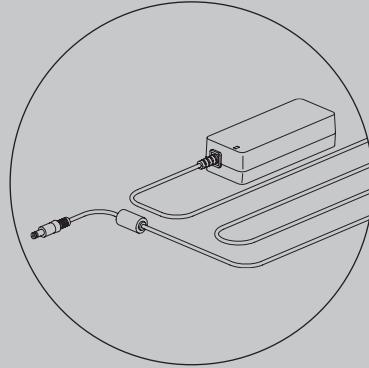

Using magnetic power track

Magnetic power track used to connect power to shelves

Magnetic power tracks can be attached to metal panels or posts.

Magnetic power tracks can be cut to size to suit the height required.

Quantity	Saving	Each inc GST
1-4	-	\$79.95
5-19	6%	\$74.95
20+	12%	\$69.95

Reward pricing Each inc GST

G \$69.95 **S** \$74.95

Power feed extension

Use extension for longer reach
to the magnetic power track or
the direct power cable.