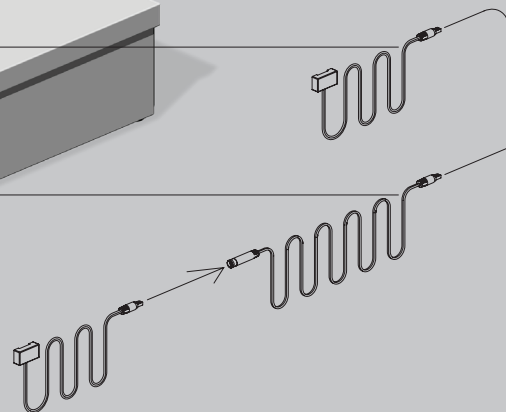

Using magnetic power track

Magnetic power track used to connect power to shelves

Magnetic power tracks can be attached to metal panels or posts.

Magnetic power tracks can be cut to size to suit the height required.

Use magnetic track to track connectors to connect magnetic power tracks.

Using magnetic power track

The 4 bay adaptor allows the lighting driver to power multiple magnetic power tracks.

If required, use power feed extensions to reach magnetic power tracks.

Lighting driver can be loaded up to 60 Watts of a combination of LED bars and/or downlights.

Using direct power cable

Direct power cable used to connect power to downlight pelmet box and angled signage light box

Magnetic power track

L60015

1500 H x 17 W x 2 mm Thick.
Magnetically attach to any metal panel.

Cut to size to suit height required.
Connect multiple tracks together using magnetic track to track connectors.