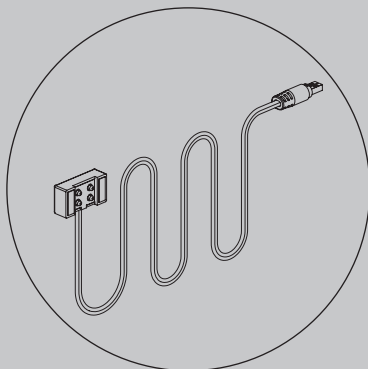

Magnetic power tracks

Magnetic power track

L60015

1500 H x 17 W x 2 mm Thick.
Magnetically attach to any metal panel.

Cut to size to suit height required.
Connect multiple tracks together using magnetic track to track connectors.

WHT White

BLK Black

Quantity	Saving	Each inc GST
1-4	-	$13.95
5-19	11%	$12.45
20+	22%	$10.95

Reward pricing Each inc GST

G $10.95 **S** $12.45

Magnetic track to track connector

L9001

Use to connect multiple tracks together.

WHT White

BLK Black

1-4	-	$4.95
5-19	11%	$4.40
20+	23%	$3.80

Reward pricing Each inc GST

G $3.80 **S** $4.40

Magnetic track power feed

L60106

600 mm lead.
Use to power magnetic track by plugging into lighting driver and magnetically connecting to the track.

WHT White

BLK Black

1-4	-	$8.95
5-19	11%	$7.95
20+	22%	$6.95

Reward pricing Each inc GST

G $6.95 **S** $7.95