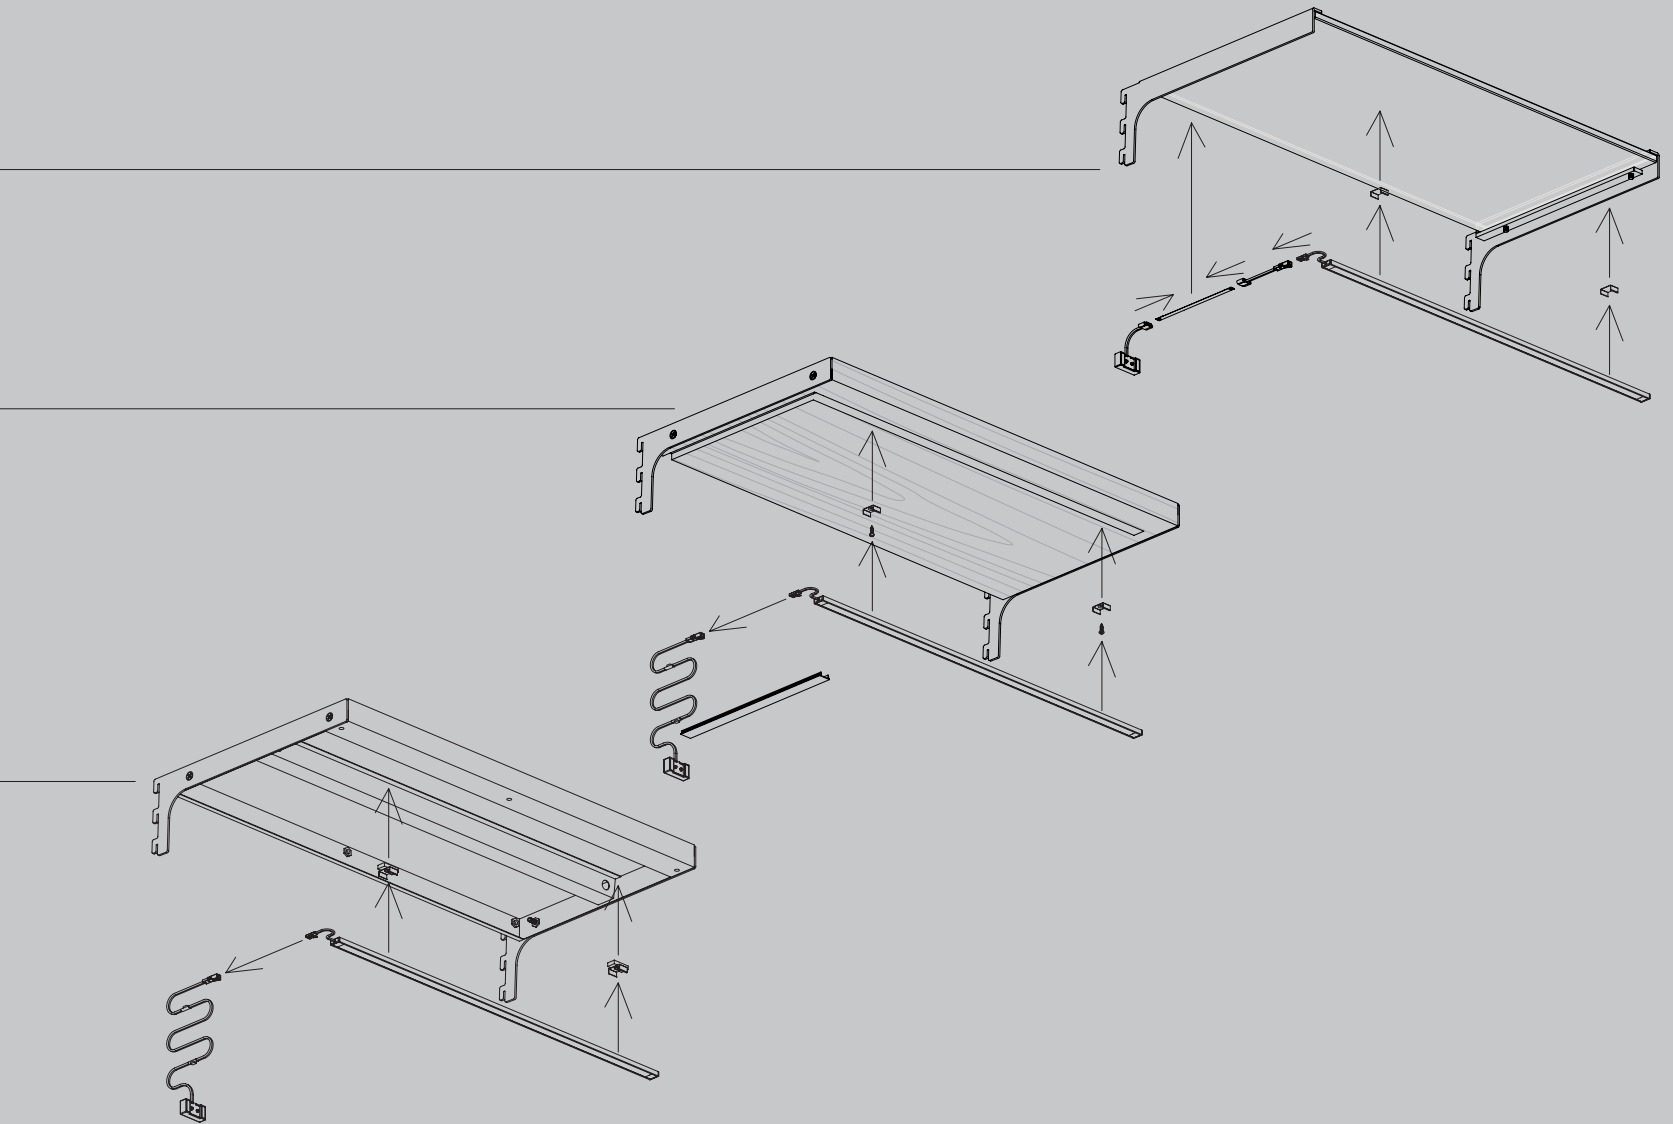

Using magnetic power track

Magnetic power track used to connect power to shelves

Magnetic power tracks can be attached to metal panels or posts.

Magnetic power tracks can be cut to size to suit the height required.

Use magnetic track to track connectors to connect magnetic power tracks.

Using magnetic power track

The 4 bay adaptor allows the lighting driver to power multiple magnetic power tracks.

If required, use power feed extensions to reach magnetic power tracks.