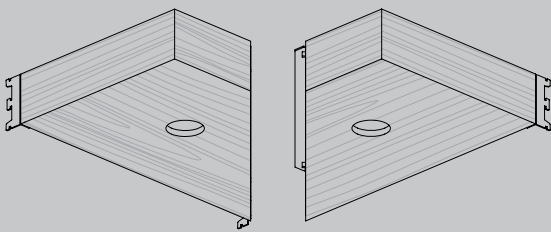

1-9	-	\$121.00
10-49	5%	\$115.10
50+	10%	\$109.20

Reward pricing Each inc GST

G \$109.20 **S** \$115.10

Downlight pelmet boxes

Corner downlight pelmet box set E61426.4
600 x 600 mm bay

100 H x 400 mm D.
Downlights, power cable and lighting driver sold separately.
Available in natural oak veneer, white laminate, black laminate and ply laminate.