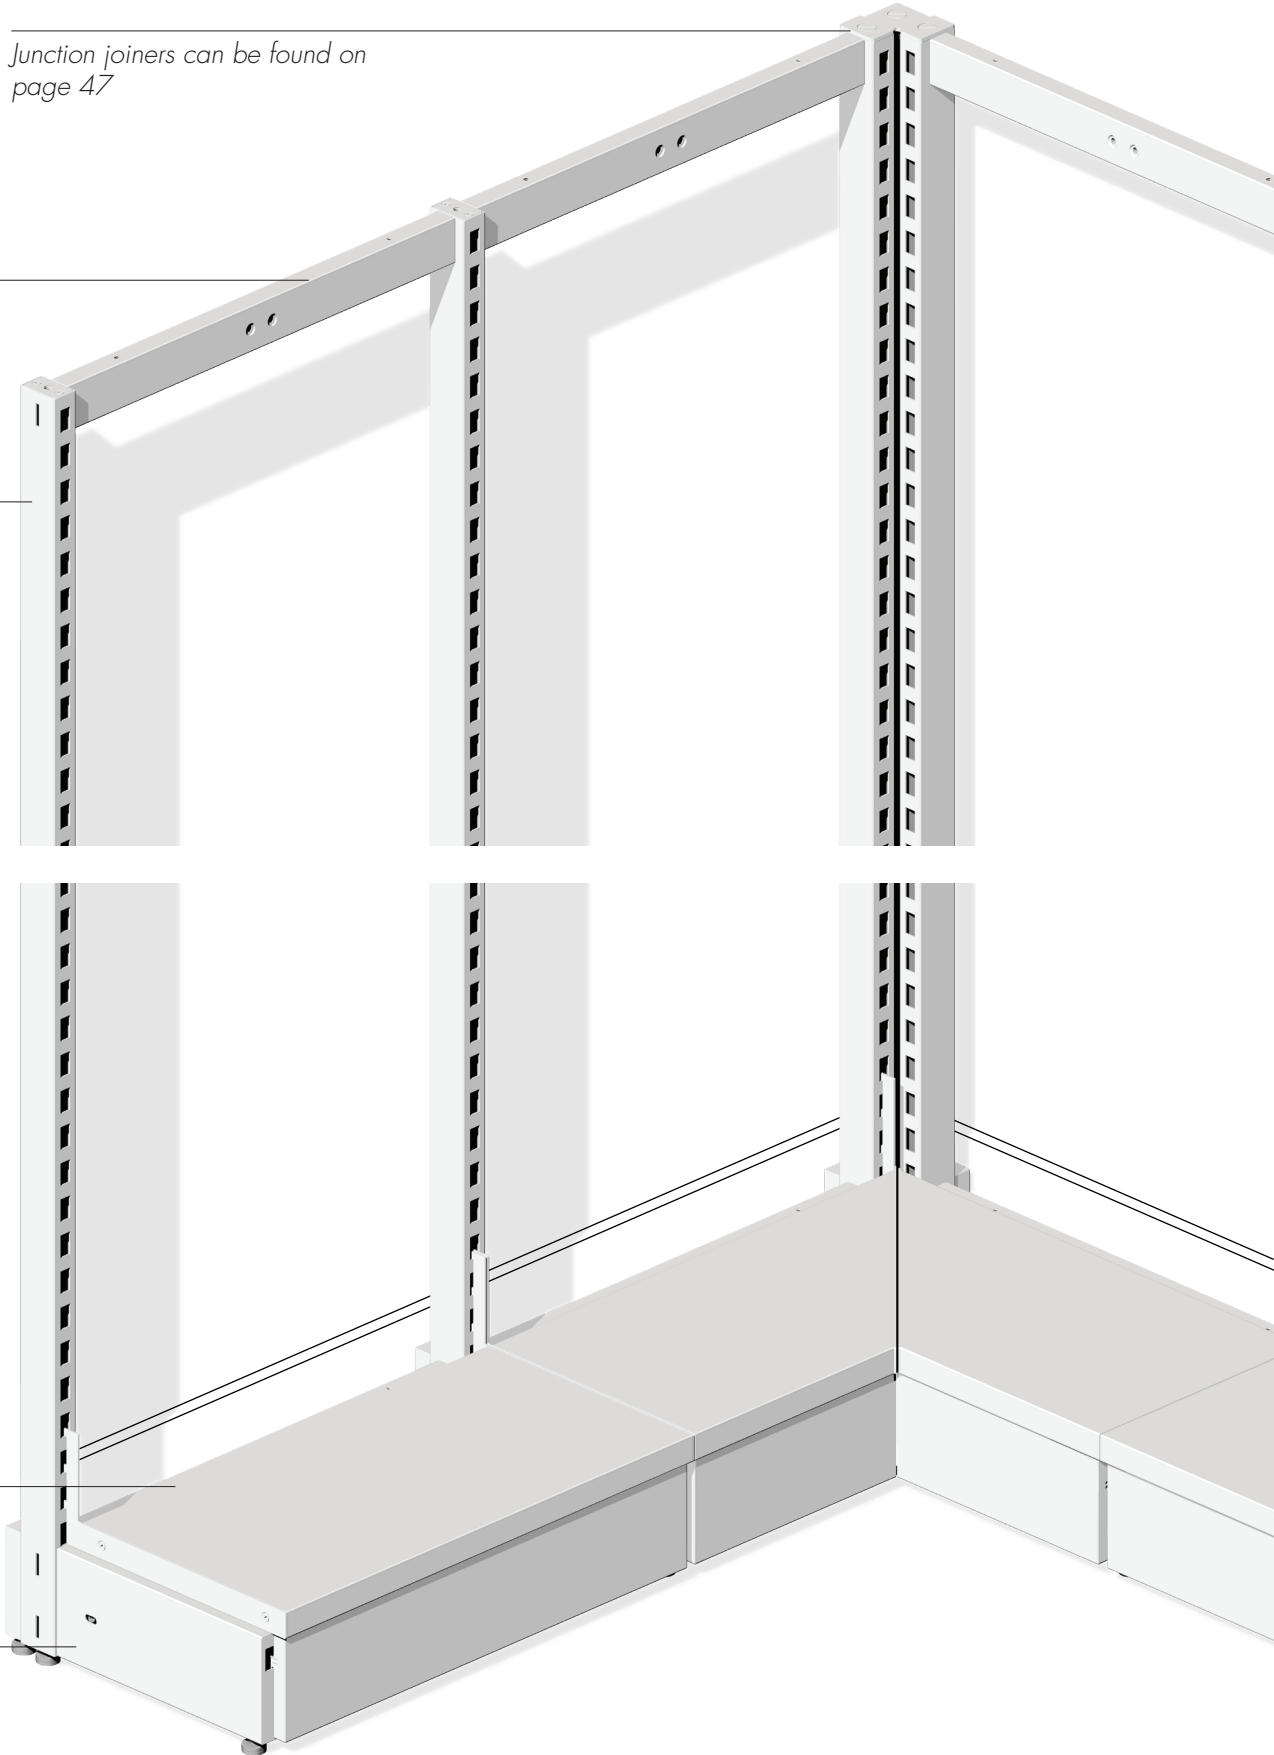

## Skirts

**Metal skirts and metal corner skirts used on a freestanding corner display**

*Junction joiners can be found on page 47*

*Joining rails and base joining rails can be found on page 32*

*Double sided posts can be found on page 20*

*Single sided posts can be found on page 26*

*All shelves can be found on shelf introduction page 80*

*Feet and heel can be found on page 34*

### Skirt

Brackets sold separately (use 2 x skirt brackets E8001 per panel). Attach to front of feet to close the gap under base shelf, base cupboard or at the base of posts without feet or heel. Available in natural oak veneer and ply laminate.