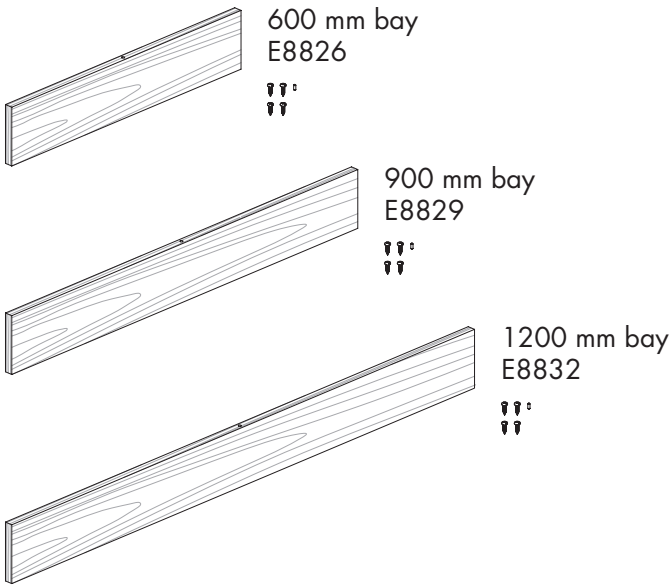

Skirts

Skirt

Brackets sold separately (use 2 x skirt brackets E8001 per panel). Attach to front of feet to close the gap under base shelf, base cupboard or at the base of posts without feet or heel. Available in natural oak veneer and ply laminate.

600 mm bay E8826

OAK Natural oak

Quantity	Saving	Each inc GST
1-9	-	$17.95
10-49	8%	$16.45
50+	17%	$14.95

Reward pricing Each inc GST
G $14.95   **S** $16.45

PY Ply

Quantity	Saving	Each inc GST
1-9	-	$12.95
10-49	15%	$10.95
50+	31%	$8.95

Reward pricing Each inc GST
G $8.95   **S** $10.95

900 mm bay E8829

OAK Natural oak

1-9	-	$22.95
10-49	7%	$21.45
50+	13%	$19.95

Reward pricing Each inc GST
G $19.95   **S** $21.45

PY Ply

1-9	-	$16.95
10-49	12%	$14.95
50+	24%	$12.95

Reward pricing Each inc GST
G $12.95   **S** $14.95

1200 mm bay E8832

OAK Natural oak

1-9	-	$27.95
10-49	5%	$26.45
50+	11%	$24.95

Reward pricing Each inc GST
G $24.95   **S** $26.45

PY Ply

1-9	-	$19.95
10-49	13%	$17.45
50+	25%	$14.95

Reward pricing Each inc GST
G $14.95   **S** $17.45

Skirt & 240 mm H plain panel bracket E8001

Use 2 x brackets per skirt.

WTS White sand

BKS Black sand

1-9	-	$2.25
10-49	11%	$1.95
50+	23%	$1.70

Reward pricing Each inc GST
G $1.70   **S** $1.95