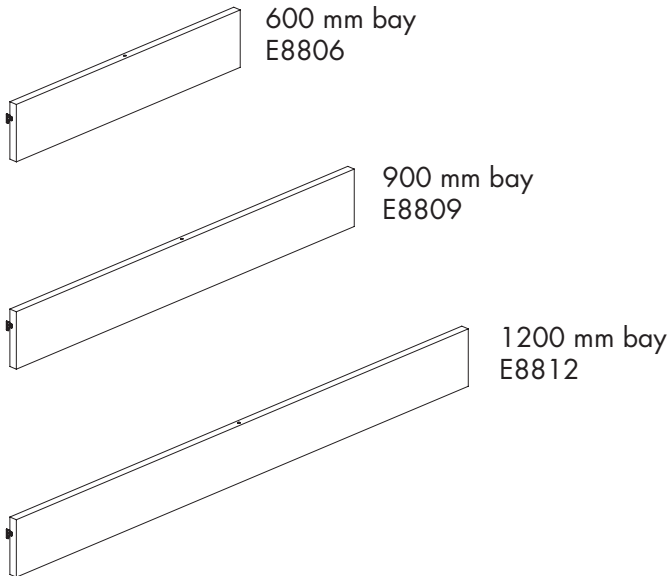

Metal skirts

Metal skirt

Attach to front of feet to close the gap under base shelf, base cupboard or at the base of posts without feet or heel.

600 mm bay E8806

WTS White sand

BKS Black sand

Quantity	Saving	Each inc GST
1-9	–	$11.00
10-49	9%	$10.00
50+	20%	$9.00

Reward pricing Each inc GST

G $9.00   **S** $10.00

900 mm bay E8809

WTS White sand

BKS Black sand

1-9	–	$13.00
10-49	5%	$12.25
50+	12%	$11.50

Reward pricing Each inc GST

G $11.50   **S** $12.25

1200 mm bay E8812

WTS White sand

BKS Black sand

1-9	–	$14.50
10-49	6%	$13.65
50+	13%	$11.75

Reward pricing Each inc GST

G $11.75   **S** $12.65