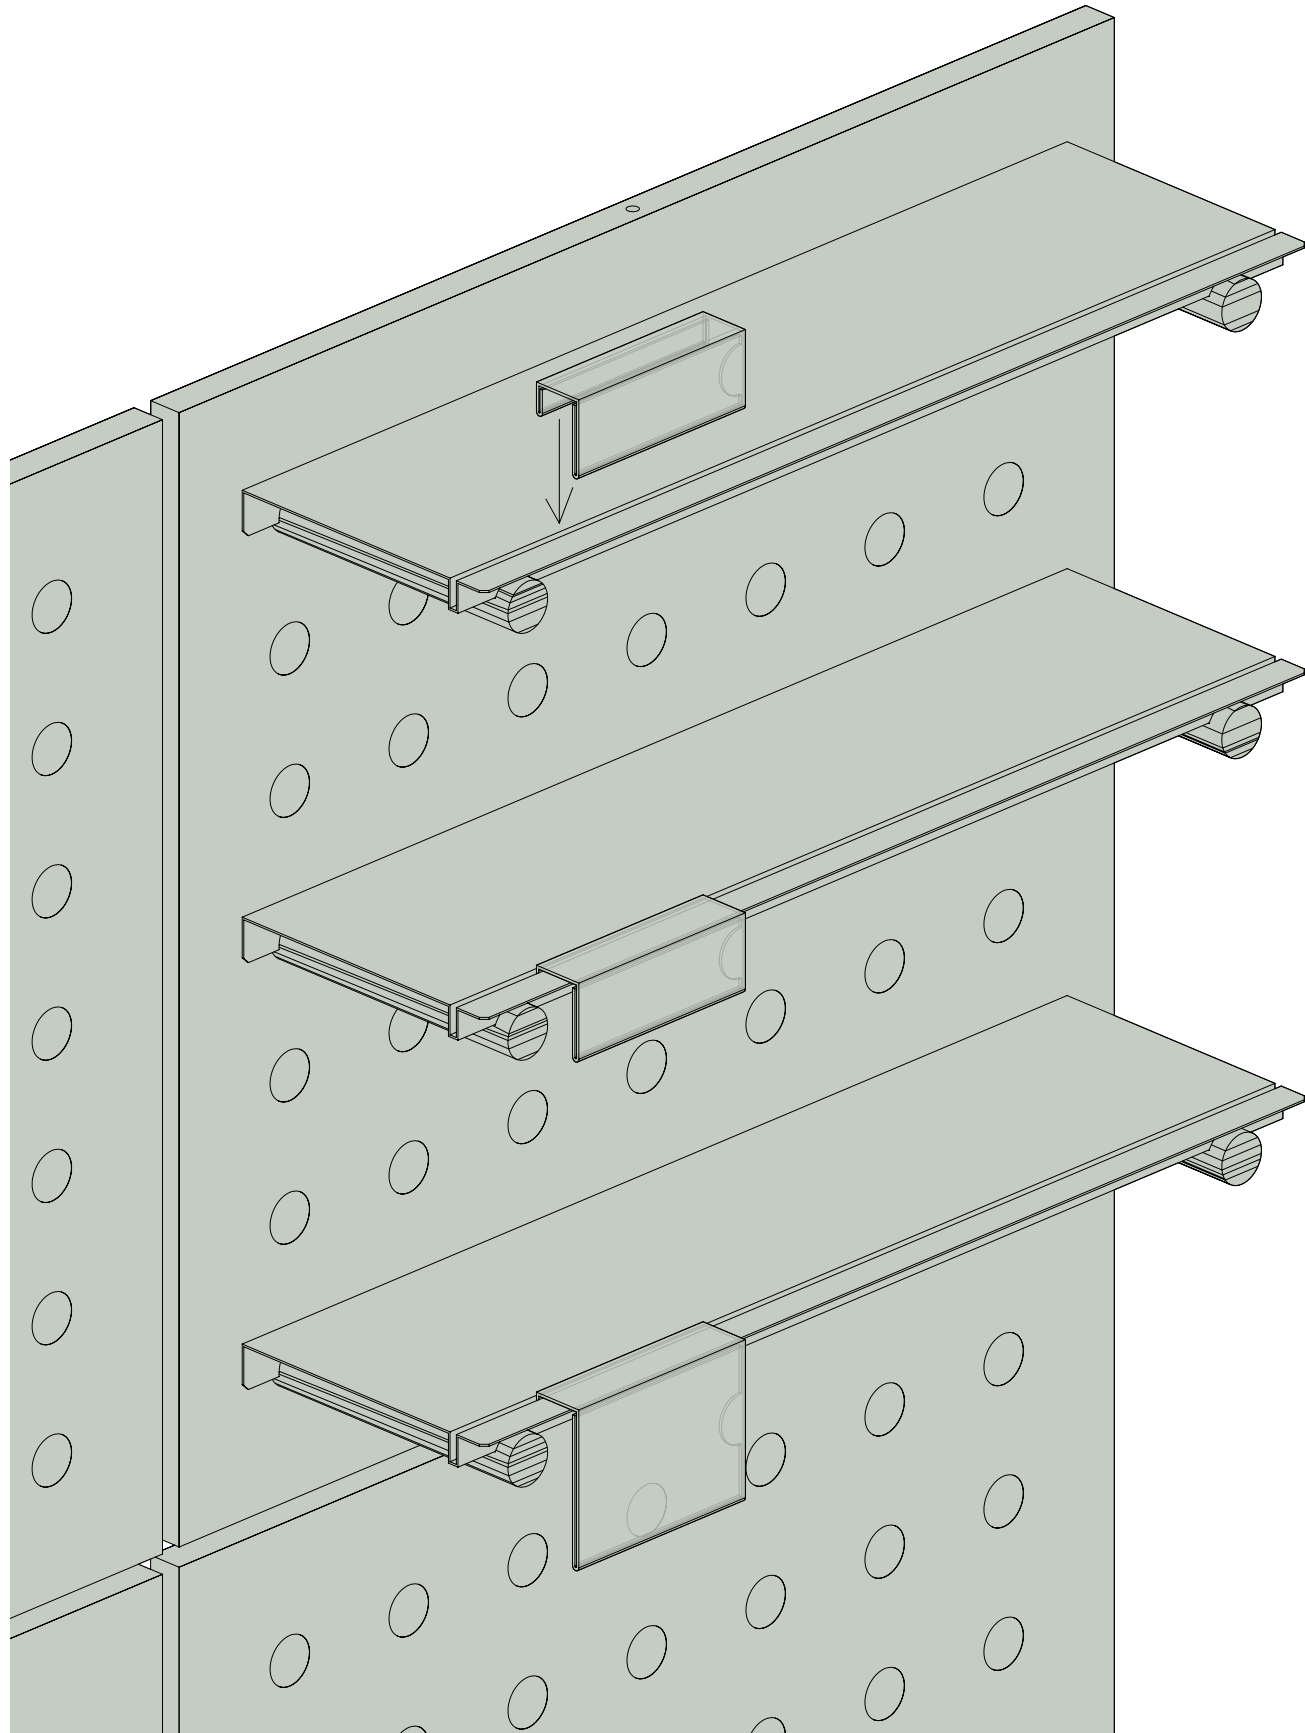

Accessories

Accessories

Graphic holder

Sits securely in shelf groove.

CLR Clear

P6005

Quantity	Saving	Each inc GST
1-9	-	\$5.85
10-19	12%	\$5.15
20+	12%	\$4.45

Reward pricing Each inc GST

G \$4.45 **S** \$5.15

CLR Clear

P6010

Quantity	Saving	Each inc GST
1-9	-	\$6.85
10-19	10%	\$6.15
20+	23%	\$5.45

Reward pricing Each inc GST

G \$5.45 **S** \$6.15

105 W x 32 mm H
P6005

105 W x 74 mm H (for A7)
P6010