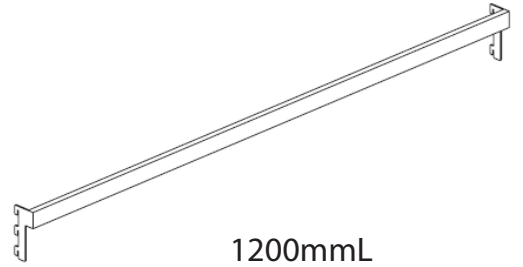

CLEARANCE

Clear Coated MAXe

BACKRAILS

600mmL
Code: 9652

\$12.00 each

900mmL
Code: 9731

\$13.00 each

1200mmL
Code: 9449

\$15.00 each

HANGRAILS

600mmL
Code: 9728

\$19.00 each

900mmL
Code: 9732

\$23.00 each

1200mmL
Code: 9456

\$25.00 each