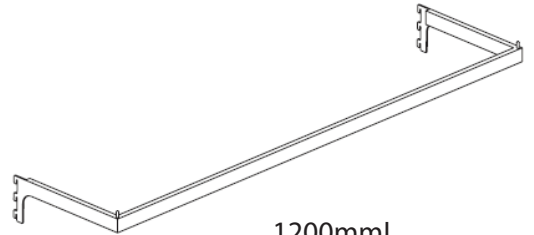

\$15.00 each

HANGRAILS

600mmL
Code: 9728

\$19.00 each

900mmL
Code: 9732

\$23.00 each

1200mmL
Code: 9456

\$25.00 each

Backrail Straight Arm - 300mmL
Code: 9450

\$6.00 each

Backrail Hook - 150mmL
Code: 9472

\$1.00 each

Backrail Stepped Arm - 300mmL
Code: 9451

\$8.00 each

Backrail Hook - 300mmL
Code: 9471

\$1.20 each