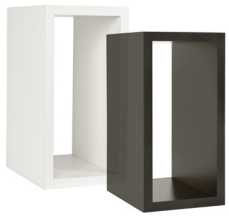

Display tables, bins & cubes Display cubes

Medium rectangular wooden display cube

298 W x 400 D x 597 mm H
Sold individually

M5411WH  White

M5411BK  Black

Quantity Saving Each inc GST

1-4 – \$130.00

5-19 4% \$125.00

20+ 8% \$120.00

Reward pricing Each inc GST

 \$120.00  \$125.00

Large rectangular wooden display cube

398 W x 400 D x 796 mm H
Sold individually

M5412WH  White

M5412BK  Black

1-4 – \$190.00