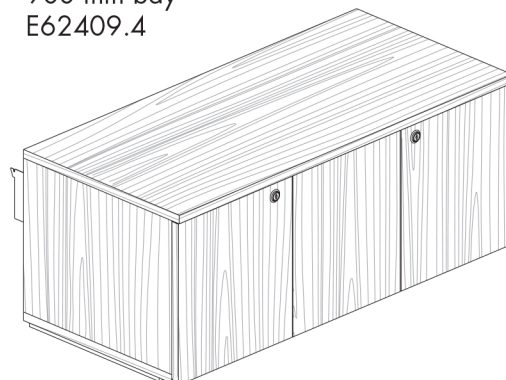

Ex-Display cabinets  
available in the showroom  
1x 900 white \$107.50  
3x 1200 white \$124.50

600 mm bay  
E62406.4

900 mm bay  
E62409.4

1200 mm bay  
E62412.4

G Gold reward pricing

S Silver reward pricing