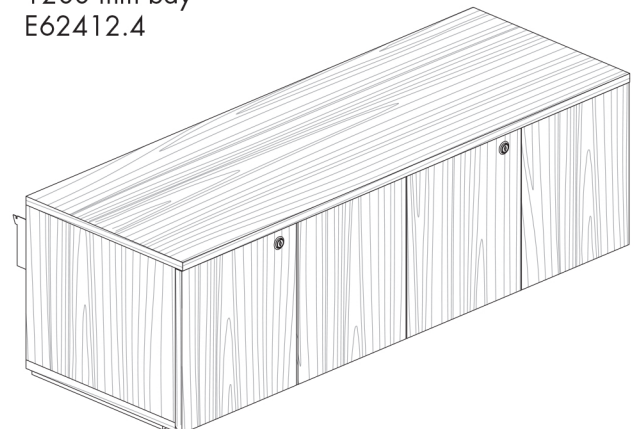

Ex-Display cabinets  
available in the showroom  
1x 900 white \$107.50  
3x 1200 white \$124.50

600 mm bay  
E62406.4

900 mm bay  
E62409.4

1200 mm bay  
E62412.4

G Gold reward pricing

S Silver reward pricing