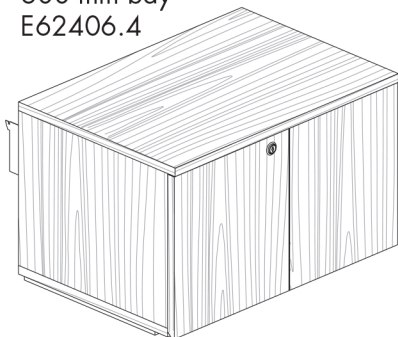

Ex-Display cabinets  
available in the showroom  
1x 900 white \$107.50  
3x 1200 white \$124.50

600 mm bay  
E62406.4

900 mm bay  
E62409.4

1200 mm bay  
E62412.4

G Gold reward pricing

S Silver reward pricing