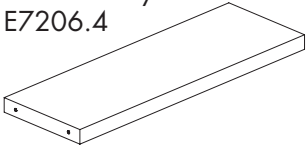

1200 mm bay
E7212.4

WTS White sand

BKS Black sand

Quantity	Saving	Each inc GST
1-9	–	\$27.00
10-49	5%	\$25.50
50+	11%	\$24.00

Reward pricing Each inc GST

G \$24.00 **S** \$25.50

600 mm bay
E7206.4

900 mm bay
E7209.4

1200 mm bay
E7212.4

30 mm metal shelves 200 mm D

30 mm shelf bracket set
200 mm D

Load capacity 30 kg.

E6002

WTS White sand

BKS Black sand

CH Chrome