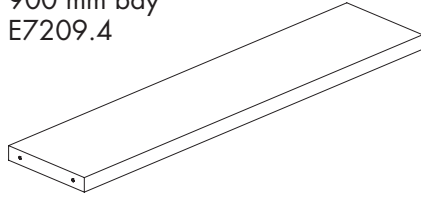

30 mm metal shelves 200 mm D

30 mm metal shelf 200 mm D

*Brackets sold separately.
Load capacity 30 kg.*

600 mm bay
E7206.4

WTS White sand

BKS Black sand

Quantity	Saving	Each inc GST
1-9	–	\$18.00
10-49	9%	\$16.25
50+	19%	\$14.50

1200 mm bay
E7212.4

WTS White sand

BKS Black sand

Quantity	Saving	Each inc GST
1-9	–	\$27.00
10-49	5%	\$25.50
50+	11%	\$24.00

Reward pricing Each inc GST

G \$24.00 **S** \$25.50

600 mm bay
E7206.4

900 mm bay
E7209.4

1200 mm bay
E7212.4

30 mm metal shelves 200 mm D

30 mm shelf bracket set
200 mm D

Load capacity 30 kg.

E6002

WTS White sand

BKS Black sand

CH Chrome

G \$11.50 **S** \$12.75

30 mm shelf angle adjustable
bracket set 200 mm D

*Shelf can be set level or at 20 degree angle.
Load capacity 30 kg.*

E6162

WTS White sand

BKS Black sand

CH Chrome

Quantity	Saving	Each inc GST
1-9	-	\$10.50
10-49	13%	\$8.80
50+	25%	\$8.00