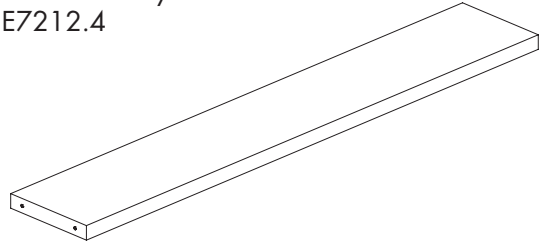

1200 mm bay
E7212.4

WTS White sand

BKS Black sand

Quantity	Saving	Each inc GST
1-9	–	\$27.00
10-49	5%	\$25.50
50+	11%	\$24.00

Reward pricing Each inc GST

G \$24.00 **S** \$25.50

600 mm bay
E7206.4

900 mm bay
E7209.4

1200 mm bay
E7212.4

30 mm metal shelves 200 mm D

30 mm shelf bracket set
200 mm D

Load capacity 30 kg.

E6002

WTS White sand

BKS Black sand

CH Chrome

G \$11.50 **S** \$12.75

30 mm shelf angle adjustable
bracket set 200 mm D

*Shelf can be set level or at 20 degree angle.
Load capacity 30 kg.*

E6162

WTS White sand

BKS Black sand

CH Chrome

Quantity	Saving	Each inc GST
1-9	-	\$10.50
10-49	13%	\$8.80
50+	25%	\$8.00