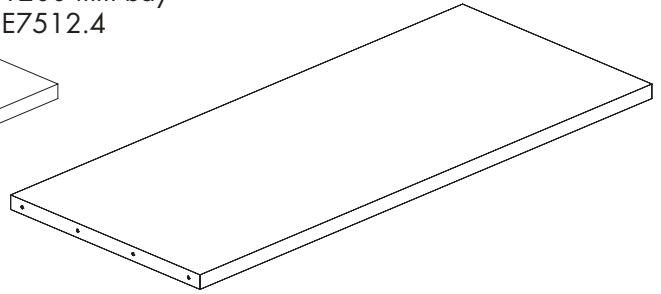

30 mm metal shelves 500 mm D

30 mm metal shelf 500 mm D

Brackets sold separately.
Load capacity 30 kg.

600 mm bay
E7506.4

WTS White sand

BKS Black sand

Quantity	Saving	Each inc GST
1-9	–	\$34.00
10-49	5%	\$32.00
50+	12%	\$30.00

1200 mm bay
E7512.4

WTS White sand

BKS Black sand

Quantity	Saving	Each inc GST
1-9	–	\$59.00
10-49	3%	\$57.00
50+	7%	\$55.00

Reward pricing Each inc GST

G \$55.00 **S** \$57.00

600 mm bay
E7506.4

900 mm bay
E7509.4

1200 mm bay
E7512.4

30 mm metal shelves 500 mm D

30 mm shelf angle adjustable bracket set 500 mm D

Shelf can be set level or at 20 degree angle.

Load capacity 30 kg.

E6165

White sand

Black sand