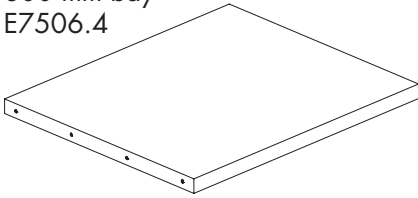

30 mm metal shelves 500 mm D

30 mm metal shelf 500 mm D

Brackets sold separately.
Load capacity 30 kg.

600 mm bay
E7506.4

WTS White sand

BKS Black sand

Quantity	Saving	Each inc GST
1-9	–	\$34.00
10-49	5%	\$32.00
50+	12%	\$30.00

1200 mm bay
E7512.4

WTS White sand

BKS Black sand

Quantity	Saving	Each inc GST
1-9	–	\$59.00
10-49	3%	\$57.00
50+	7%	\$55.00

Reward pricing Each inc GST

G \$55.00 **S** \$57.00

600 mm bay
E7506.4

900 mm bay
E7509.4

1200 mm bay
E7512.4

30 mm metal shelves 500 mm D

30 mm shelf angle adjustable bracket set 500 mm D

Shelf can be set level or at 20 degree angle.

Load capacity 30 kg.

E6165

White sand

Black sand