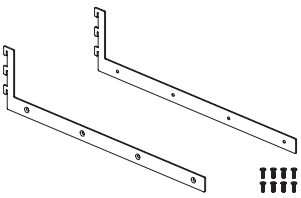

1200 mm bay
E7512.4

30 mm metal shelves 500 mm D

30 mm shelf angle adjustable bracket set 500 mm D

Shelf can be set level or at 20 degree angle.

Load capacity 30 kg.

E6165

White sand

Black sand

Reward pricing Each inc GST

G \$16.75 **S** \$18.65

30 mm shelf base bracket set 500 mm D

Load capacity 30 kg.

E6205

White sand

Black sand

Chrome