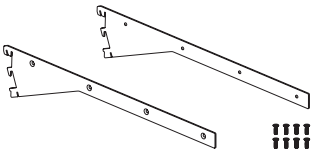

30 mm metal shelves 500 mm D

30 mm metal shelf 500 mm D

Brackets sold separately.
Load capacity 30 kg.

600 mm bay
E7506.4

WTS White sand

BKS Black sand

Quantity	Saving	Each inc GST
1-9	–	\$34.00
10-49	5%	\$32.00
50+	12%	\$30.00

1200 mm bay
E7512.4

WTS White sand

BKS Black sand

Quantity	Saving	Each inc GST
1-9	–	\$59.00
10-49	3%	\$57.00
50+	7%	\$55.00

Reward pricing Each inc GST

G \$55.00 **S** \$57.00

600 mm bay
E7506.4

900 mm bay
E7509.4

1200 mm bay
E7512.4

30 mm metal shelves 500 mm D

30 mm shelf angle adjustable bracket set 500 mm D

Shelf can be set level or at 20 degree angle.

Load capacity 30 kg.

E6165

White sand

Black sand