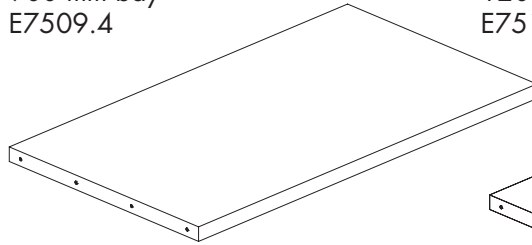

30 mm metal shelves 500 mm D

30 mm metal shelf 500 mm D

Brackets sold separately.
Load capacity 30 kg.

600 mm bay
E7506.4

WTS White sand

BKS Black sand

Quantity	Saving	Each inc GST
1-9	–	\$34.00
10-49	5%	\$32.00
50+	12%	\$30.00

1200 mm bay
E7512.4

WTS White sand

BKS Black sand

Quantity	Saving	Each inc GST
1-9	–	\$59.00
10-49	3%	\$57.00
50+	7%	\$55.00

Reward pricing Each inc GST

G \$55.00 **S** \$57.00

600 mm bay
E7506.4

900 mm bay
E7509.4

1200 mm bay
E7512.4

30 mm metal shelves 500 mm D

30 mm shelf angle adjustable bracket set 500 mm D

Shelf can be set level or at 20 degree angle.

Load capacity 30 kg.

E6165

White sand

Black sand