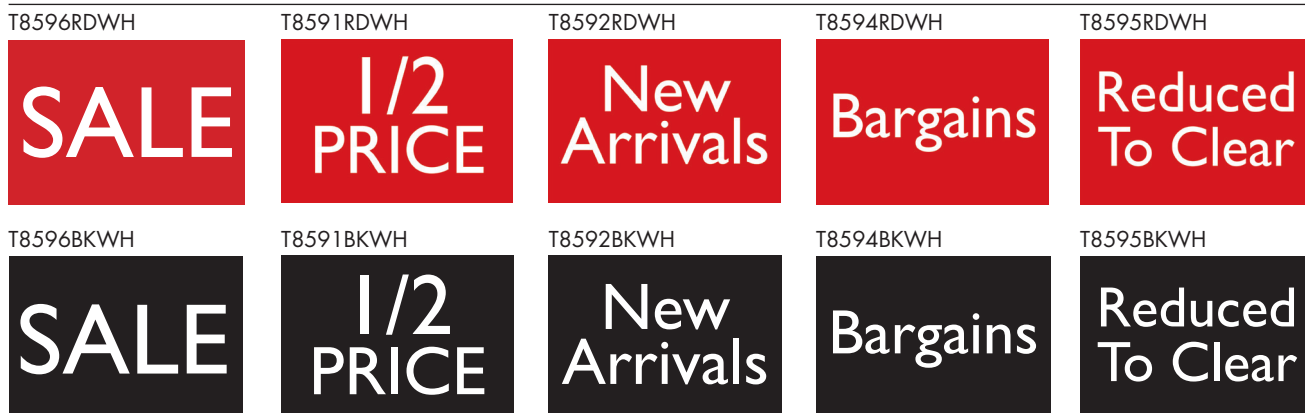

Retail signage Pre-printed sign cards - A3

A3 portrait sign cards

297 W x 420 mm H
Sold individually

Quantity	Saving	Each inc GST
1-4	-	\$2.95
5-19	16%	\$2.45
20+	33%	\$1.95

Reward pricing Each inc GST

G \$1.95 **S** \$2.45

A3 landscape sign cards

420 W x 297 mm H
Sold individually

Quantity	Saving	Each inc GST
1-4	-	\$2.95
5-19	16%	\$2.45
20+	33%	\$1.95

Reward pricing Each inc GST

G \$1.95 **S** \$2.45