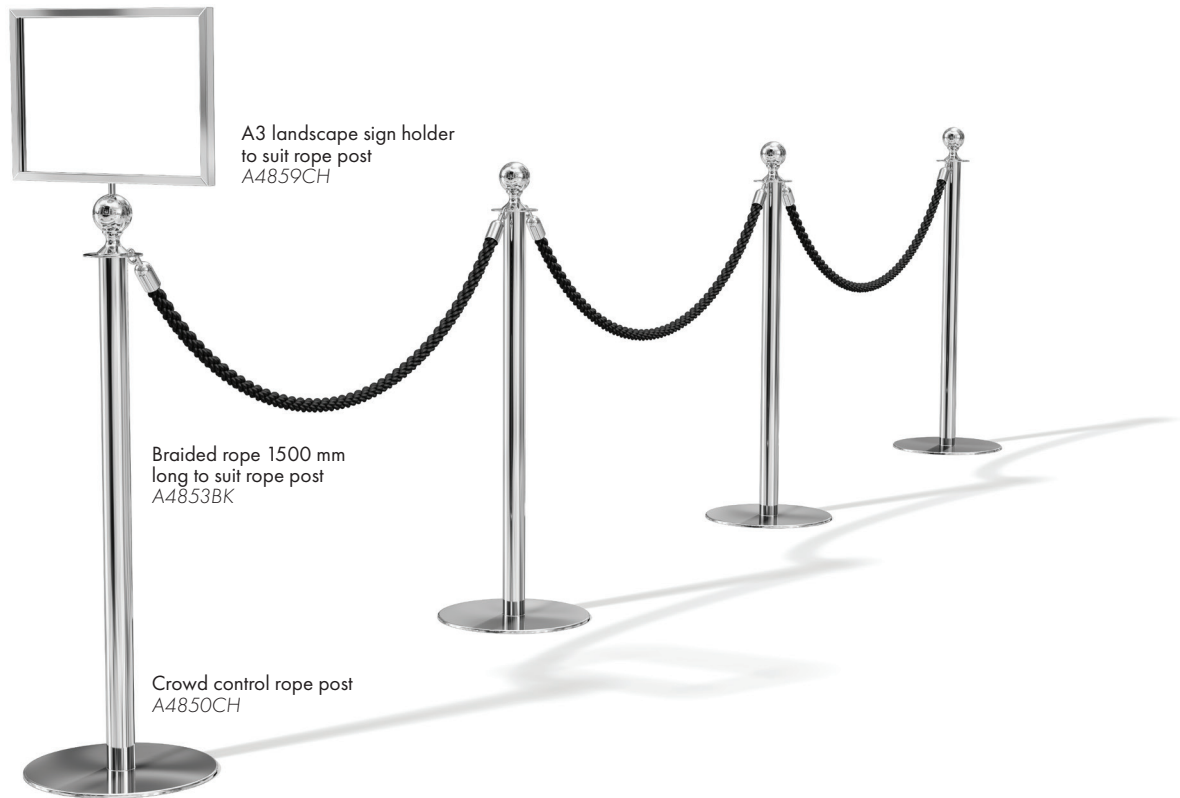

# Crowd Control system - Black Belt Option

A3 landscape sign holder to suit belt post  
A4809BK

Crowd control Belt Post with 2300 mm retractable belt  
A4801BK

## Everything you need to know about the Crowd Control system - Black Belt Option

- The belt posts have a contemporary matt black finish and include a 2300mm retractable belt - they are not sold separately
- A solid metal base ensures the system is stable and rubber pads protect floors
- A clever adapter on top of post allows for black belt connections in four directions to allow for various queuing set ups
- Belt posts are flat packed and quick and easy to assemble
- We offer two great signage options (A4 portrait or A3 landscape) to guide and inform customers and patrons with ease
- The Belt posts cannot be used with our Black Rope products
- The Black Belt Option is quick and simple to use and comprised of only three products. See below...

# Crowd Control system - Black Rope Option

A3 landscape sign holder to suit rope post  
A4859CH

Braided rope 1500 mm long to suit rope post  
A4853BK

Crowd control rope post  
A4850CH

## Everything you need to know about the Crowd Control System - Black Rope Option

- The rope posts have a classic and durable chrome finish
- A quality 1500mm braided rope is sold separately to the rope post
- A solid metal base ensures the system is stable and rubber pads protect floors
- A clever adapter on top of post allows for black ropes to be used in four directions to allow for various queuing set ups
- Rope posts are flat packed and quick and easy to assemble
- We offer two great signage options (A4 portrait or A3 landscape) to guide and inform customers and patrons with ease
- The rope posts cannot be used with our black belt products
- The Black Rope Option is quick and simple to use and comprised of only four products. See below...