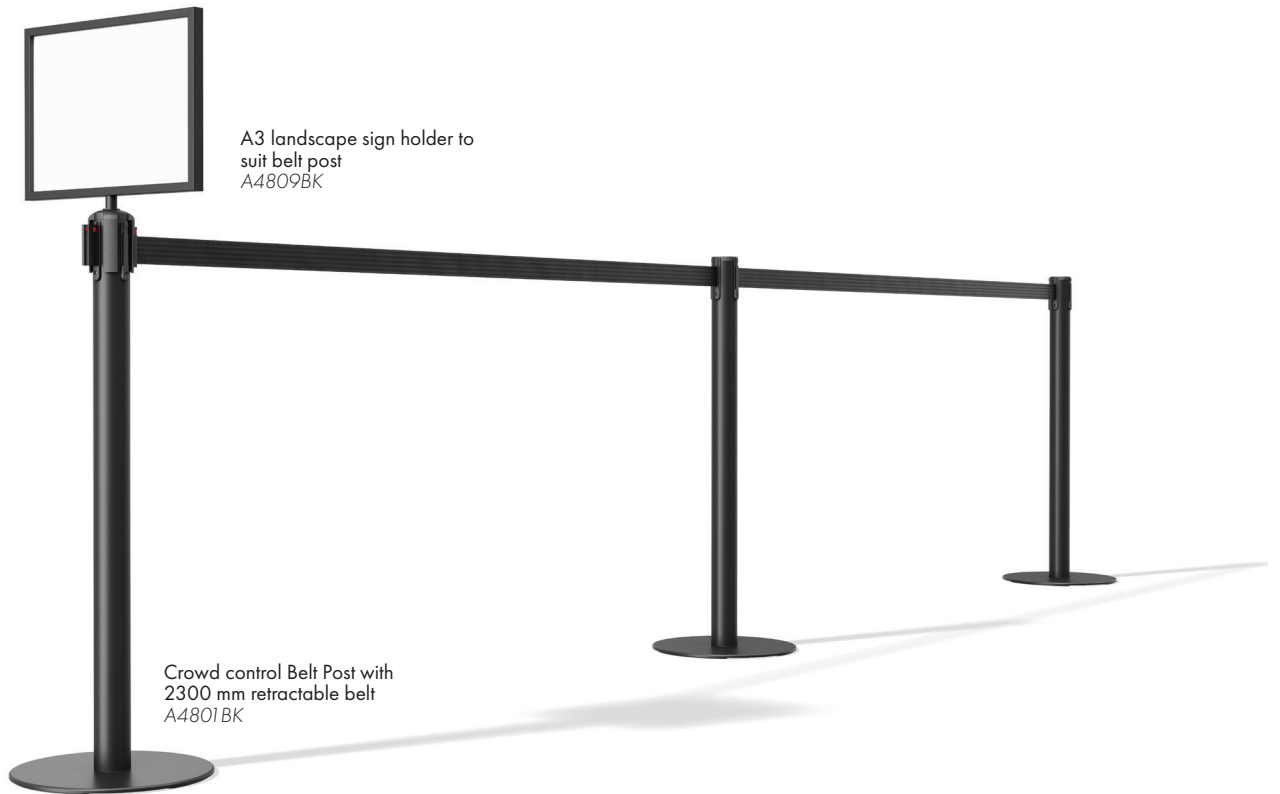

# Crowd Control system - Black Belt Option

A3 landscape sign holder to suit belt post  
A4809BK

Crowd control Belt Post with 2300 mm retractable belt  
A4801BK

## Everything you need to know about the Crowd Control system - Black Belt Option

- The belt posts have a contemporary matt black finish and include a 2300mm retractable belt - they are not sold separately
- A solid metal base ensures the system is stable and rubber pads protect floors
- A clever adapter on top of post allows for black belt connections in four directions to allow for various queuing set ups
- Belt posts are flat packed and quick and easy to assemble
- We offer two great signage options (A4 portrait or A3 landscape) to guide and inform customers and patrons with ease
- The Belt posts cannot be used with our Black Rope products
- The Black Belt Option is quick and simple to use and comprised of only three products. See below...

### Crowd control Belt Post with 2300 mm retractable belt

1000 mm H  
2300mm L

Quantity	Saving	Each inc GST
1-4	-	\$99.00
5-19	4%	\$94.50
20+	9%	\$90.00

## Everything you need to know about the Crowd Control System - Black Rope Option

- The rope posts have a classic and durable chrome finish
- A quality 1500mm braided rope is sold separately to the rope post
- A solid metal base ensures the system is stable and rubber pads protect floors
- A clever adapter on top of post allows for black ropes to be used in four directions to allow for various queuing set ups
- Rope posts are flat packed and quick and easy to assemble
- We offer two great signage options (A4 portrait or A3 landscape) to guide and inform customers and patrons with ease
- The rope posts cannot be used with our black belt products
- The Black Rope Option is quick and simple to use and comprised of only four products. See below...