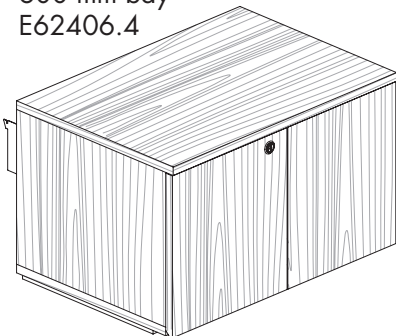

#### 1200 mm bay E62412.4

**OAK** Natural oak

Quantity	Saving	Each inc GST
1-4	–	\$499.00
5-19	4%	\$479.00
20+	7%	\$459.00

**Reward pricing** Each inc GST  
**G** \$459.00 **S** \$479.00

**WH** White

**BK** Black

600 mm bay  
E62406.4

900 mm bay  
E62409.4

1200 mm bay  
E62412.4

**G** Gold reward pricing

**S** Silver reward pricing