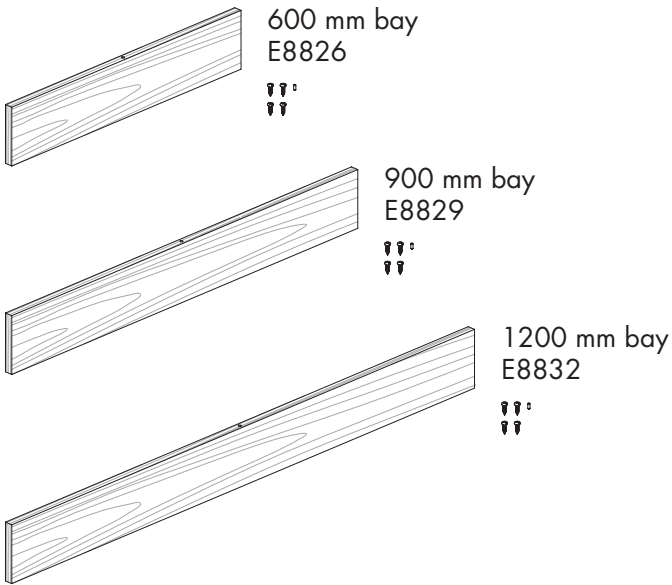

Reward pricing Each inc GST
G \$12.95 **S** \$14.95

1200 mm bay E8832

OAK Natural oak

1-9	-	\$27.95
10-49	5%	\$26.45
50+	11%	\$24.95

Reward pricing Each inc GST
G \$24.95 **S** \$26.45

PY Ply

1-9	-	\$19.95
10-49	13%	\$17.45
50+	25%	\$14.95

Reward pricing Each inc GST
G \$14.95 **S** \$17.45

Skirt & 240 mm H plain panel bracket E8001

Use 2 x brackets per skirt.

WTS White sand

BKS Black sand

1-9	-	\$2.20
10-49	11%	\$1.95
50+	23%	\$1.70

Reward pricing Each inc GST
G \$1.70 **S** \$1.95