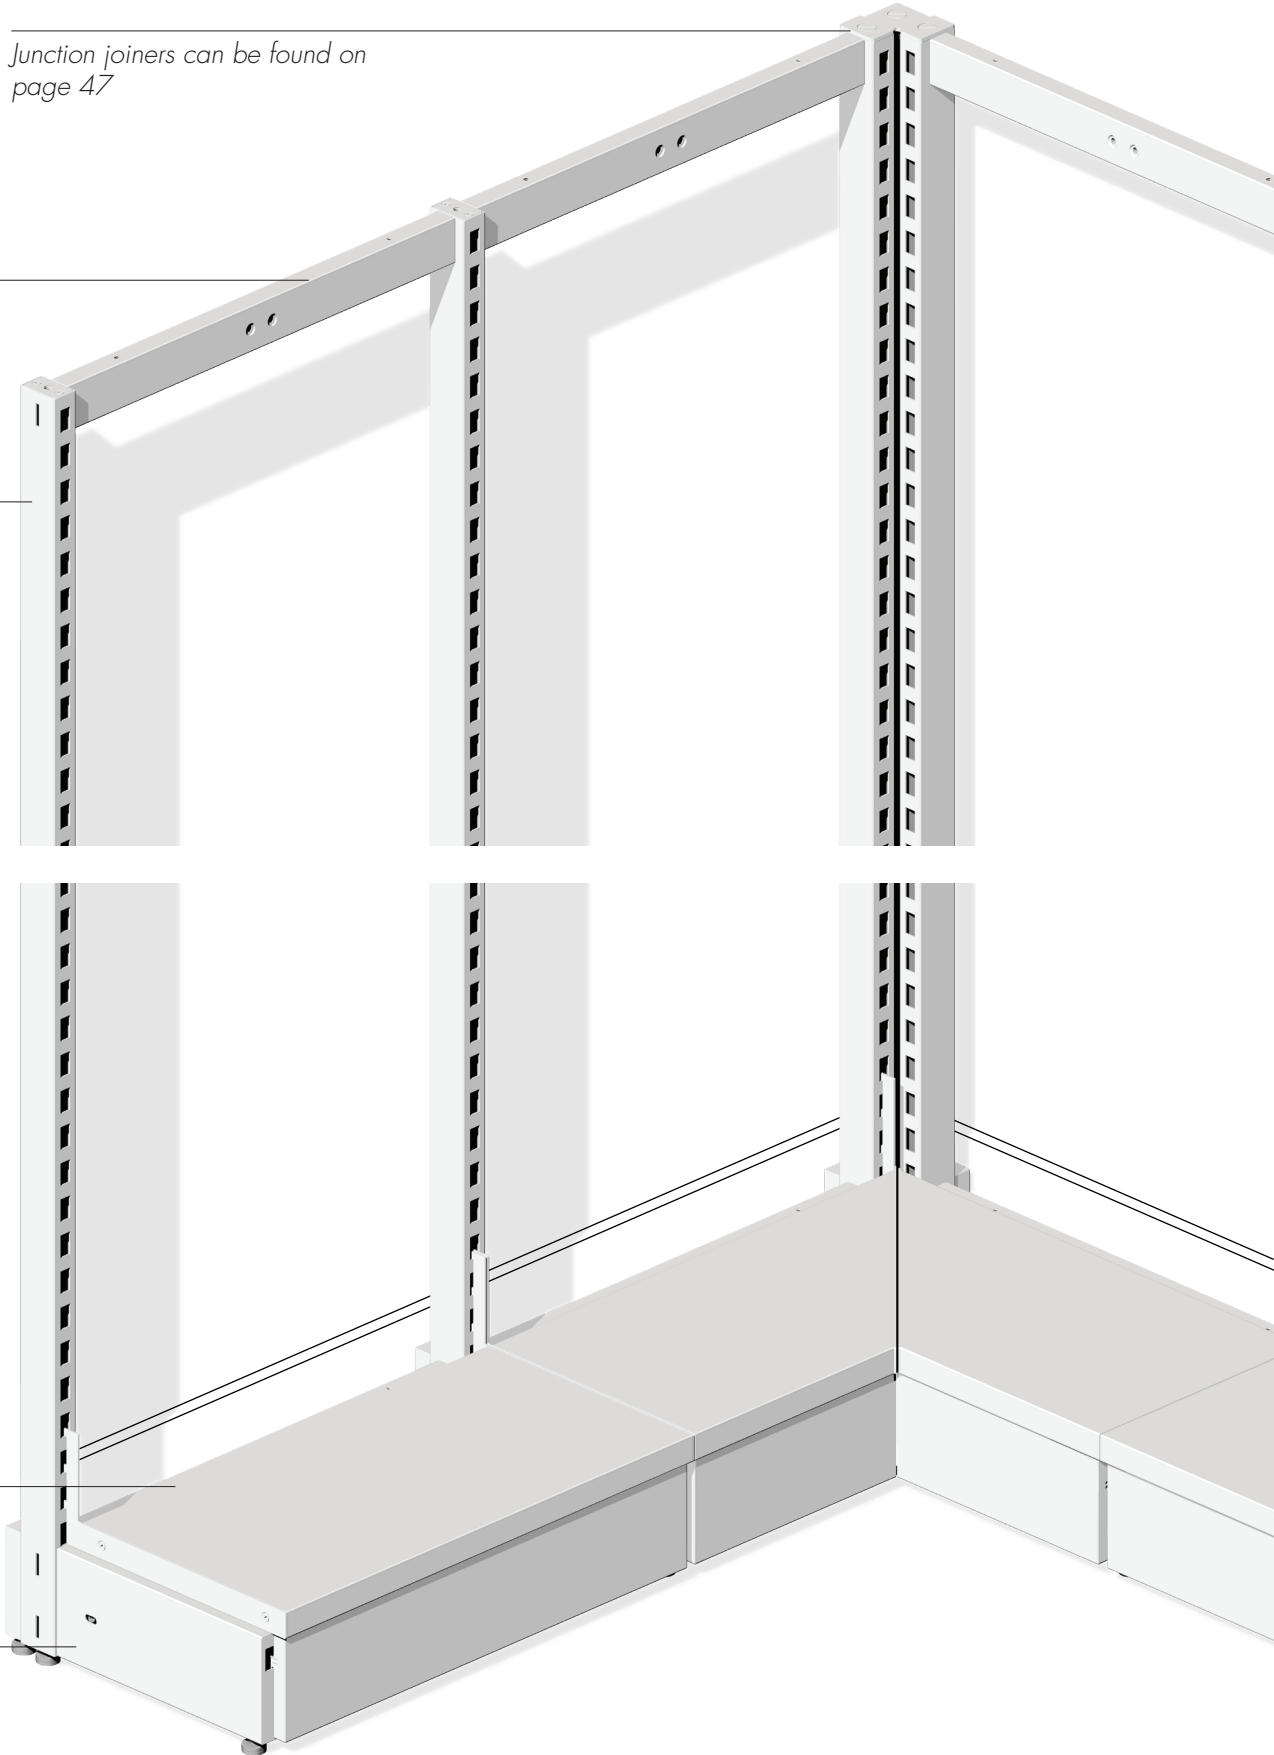

Skirts

Metal skirts and metal corner skirts used on a freestanding corner display

Junction joiners can be found on page 47

Joining rails and base joining rails can be found on page 32

Double sided posts can be found on page 20

Single sided posts can be found on page 26

All shelves can be found on shelf introduction page 80

Feet and heel can be found on page 34

Skirts

Skirt

Brackets sold separately (use 2 x skirt brackets E8001 per panel). Attach to front of feet to close the gap under base shelf, base cupboard or at the base of posts without feet or heel. Available in natural oak veneer and ply laminate.