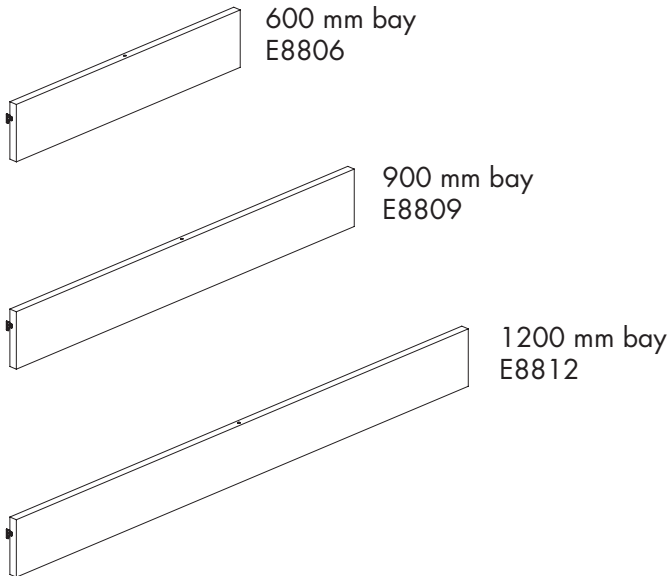

Metal skirts

Metal skirt

Attach to front of feet to close the gap under base shelf, base cupboard or at the base of posts without feet or heel.

600 mm bay E8806

WTS White sand

BKS Black sand

Quantity	Saving	Each inc GST
1-9	-	$10.50
10-49	9%	$9.60
50+	17%	$8.70

Reward pricing Each inc GST

G $8.70   **S** $9.60

900 mm bay E8809

WTS White sand

BKS Black sand

1-9	-	$12.50
10-49	7%	$11.60
50+	14%	$10.70

Reward pricing Each inc GST

G $10.70   **S** $11.60

1200 mm bay E8812

WTS White sand

BKS Black sand

1-9	-	$13.50
10-49	6%	$12.65
50+	13%	$11.75

Reward pricing Each inc GST

G $11.75   **S** $12.65