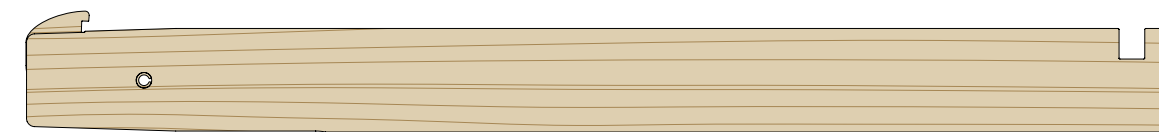

Reward pricing Each inc GST
G \$14.50 **S** \$16.25

P2350

Quantity	Saving	Each inc GST
1-9	-	\$21.00
10-19	9%	\$19.25
20+	18%	\$17.50

Reward pricing Each inc GST
G \$17.50 **S** \$19.25

45 mm
P2045

150 mm
P2150