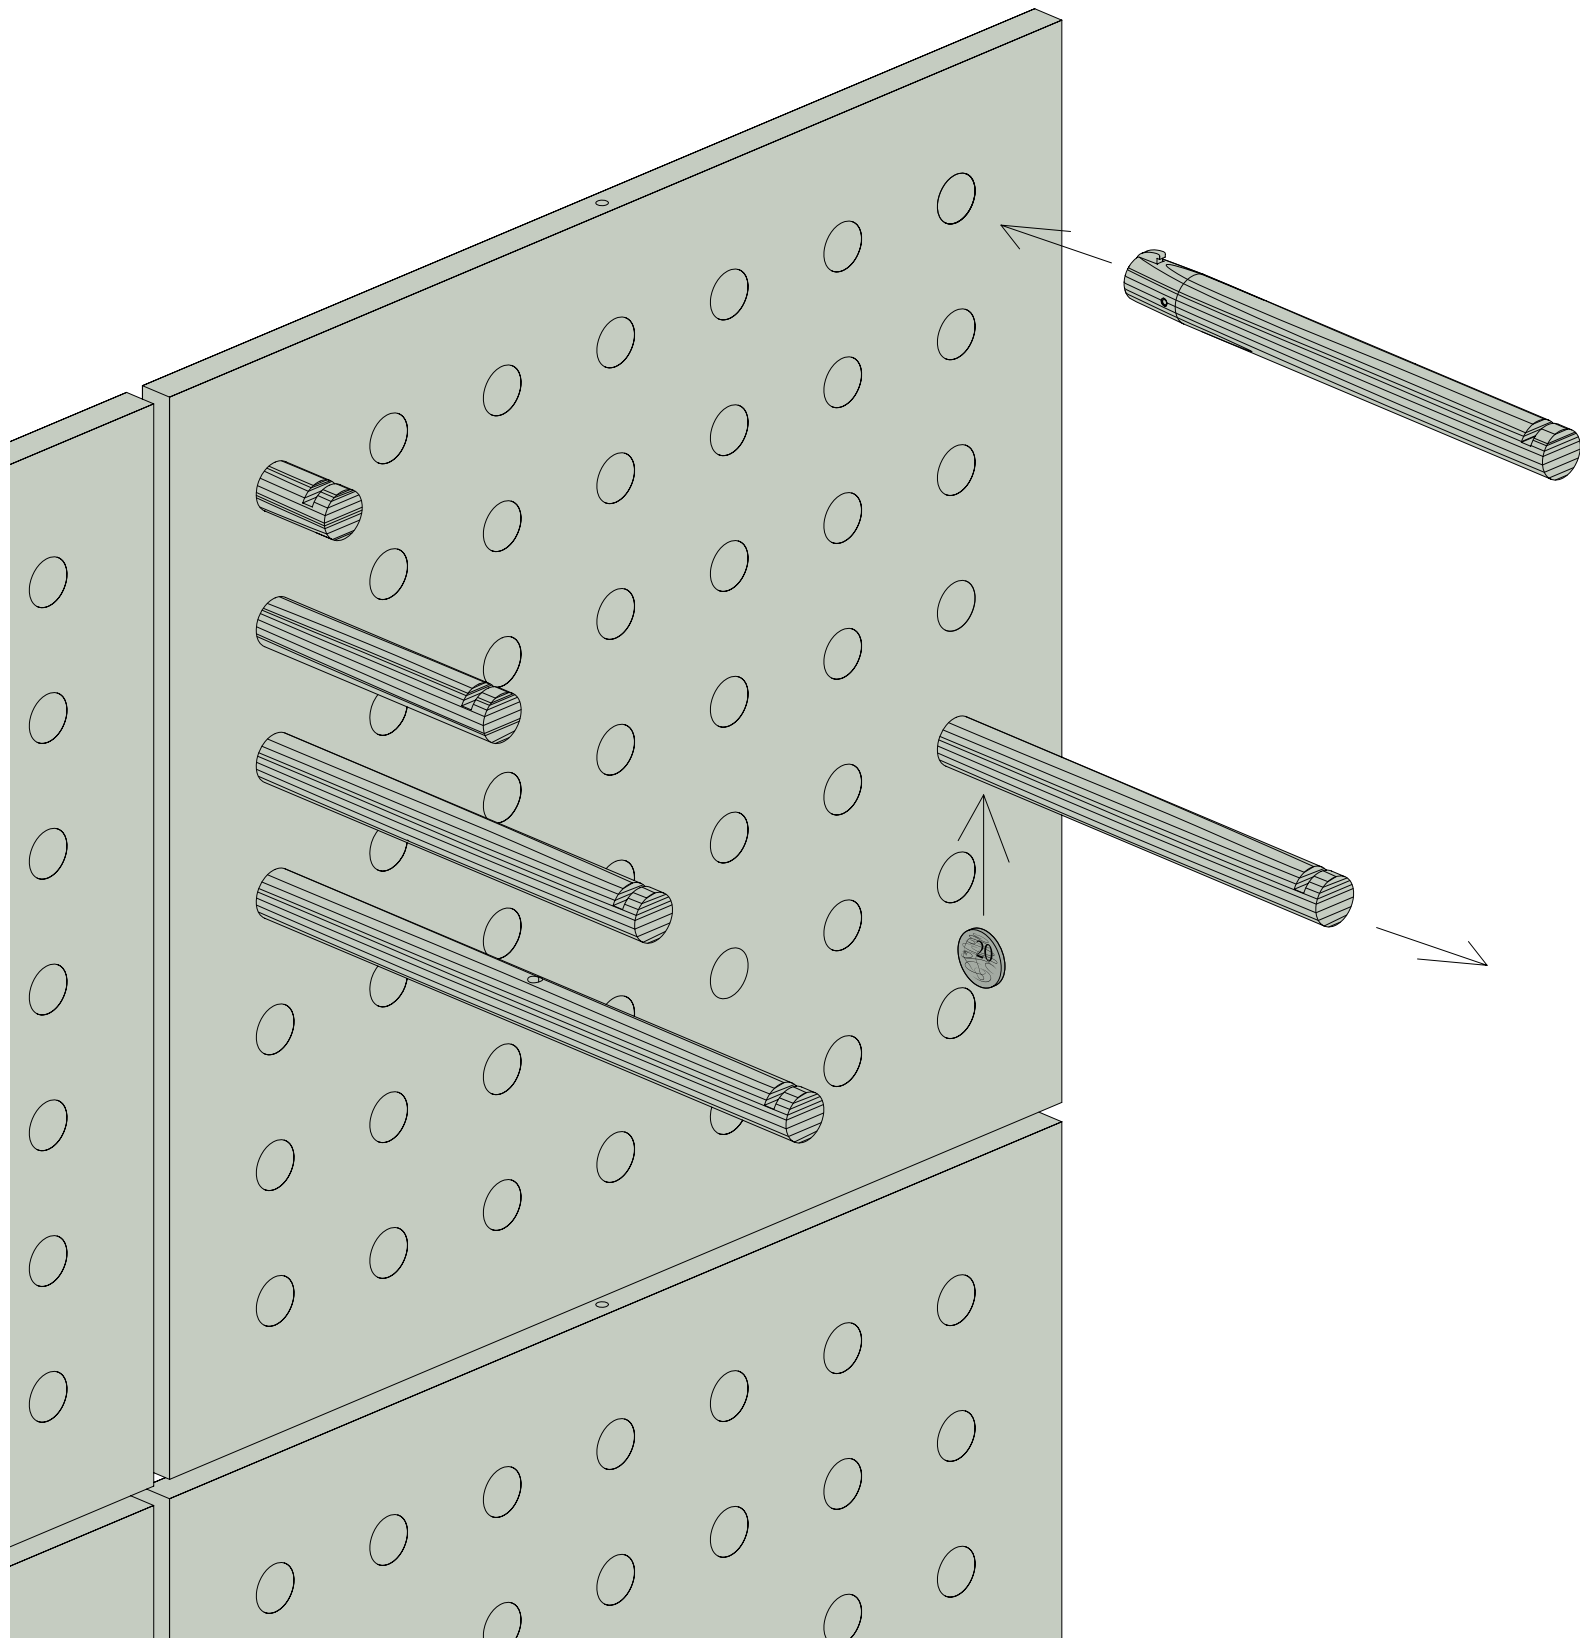

Pegs

Pegs

Peg

25 mm DIA.
Load capacity 10 kg.

OAK Natural oak

P2045

Quantity	Saving	Each inc GST
1-9	-	$12.00
10-19	6%	$11.25
20+	13%	$10.50

Reward pricing Each inc GST
G $10.50 **S** $11.25

P2150

Quantity	Saving	Each inc GST
1-9	-	$16.00
10-19	11%	$14.25
20+	25%	$12.50

Reward pricing Each inc GST
G $12.50 **S** $14.25

P2250

Quantity	Saving	Each inc GST
1-9	-	$18.00
10-19	10%	$16.25
20+	22%	$14.50

Reward pricing Each inc GST
G $14.50 **S** $16.25

P2350

Quantity	Saving	Each inc GST
1-9	-	$21.00
10-19	9%	$19.25
20+	18%	$17.50

Reward pricing Each inc GST
G $17.50 **S** $19.25

new