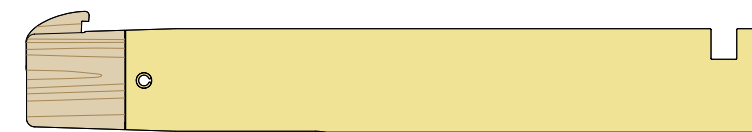

150 mm
P2150