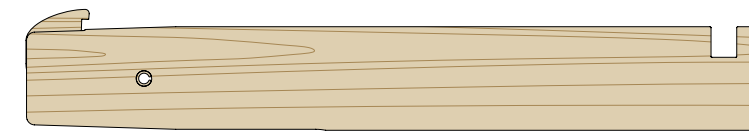

Reward pricing Each inc GST
G \$14.50 **S** \$16.25

P2350

Quantity	Saving	Each inc GST
1-9	-	\$21.00
10-19	9%	\$19.25
20+	18%	\$17.50

Reward pricing Each inc GST
G \$17.50 **S** \$19.25

45 mm
P2045

150 mm
P2150