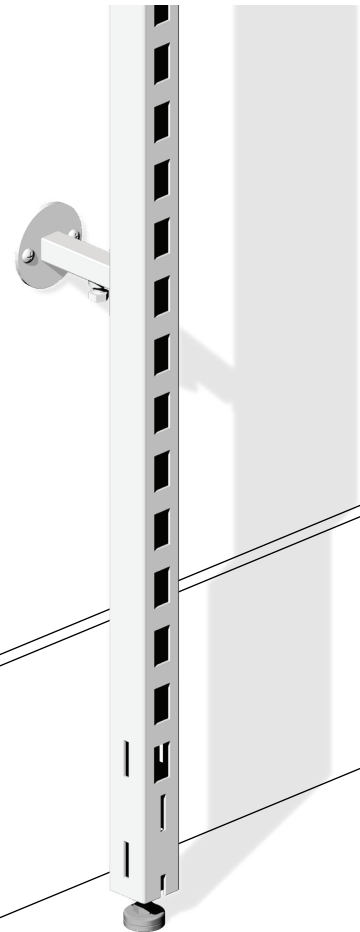

Single sided posts

Single sided post fixed directly to wall

*Ideal for vertical-even brick and concrete walls.
Adequate mounting hardware specific to the substrate must be used.*

Single sided post mounted using adjustable wall mounts

*Ideal for brick and concrete walls.
Adjustable wall mounts can be used to install posts on walls with skirting.
Adjustable wall mounts can compensate for slight unevenness of the wall.
Adequate mounting hardware specific to the substrate must be used.*

Single sided posts

Single sided post fixed to wall mounted battens

Ideal for plasterboard walls. Battens can be used to install posts on walls with skirting. Battens must be fixed to wall studs using adequate mounting hardware.

Single sided post cut to suit and fixed using floor to ceiling mounts

Ideal for solid-structural ceilings. Adequate mounting hardware specific to the substrate must be used.

Single sided posts

3480 mm
E1135.4