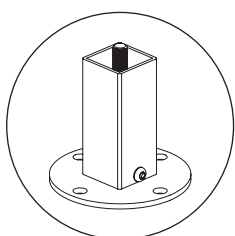

Single sided post floor to
ceiling mount

E1002.4

*94 H x 100 mm DIA.
Two mounts required per post.*

WTS White sand

BKS Black sand

CH Chrome

1-9	-	$14.75
10-49	10%	$13.15
50+	21%	$11.55

Reward pricing Each inc GST

G $11.55 **S** $13.15