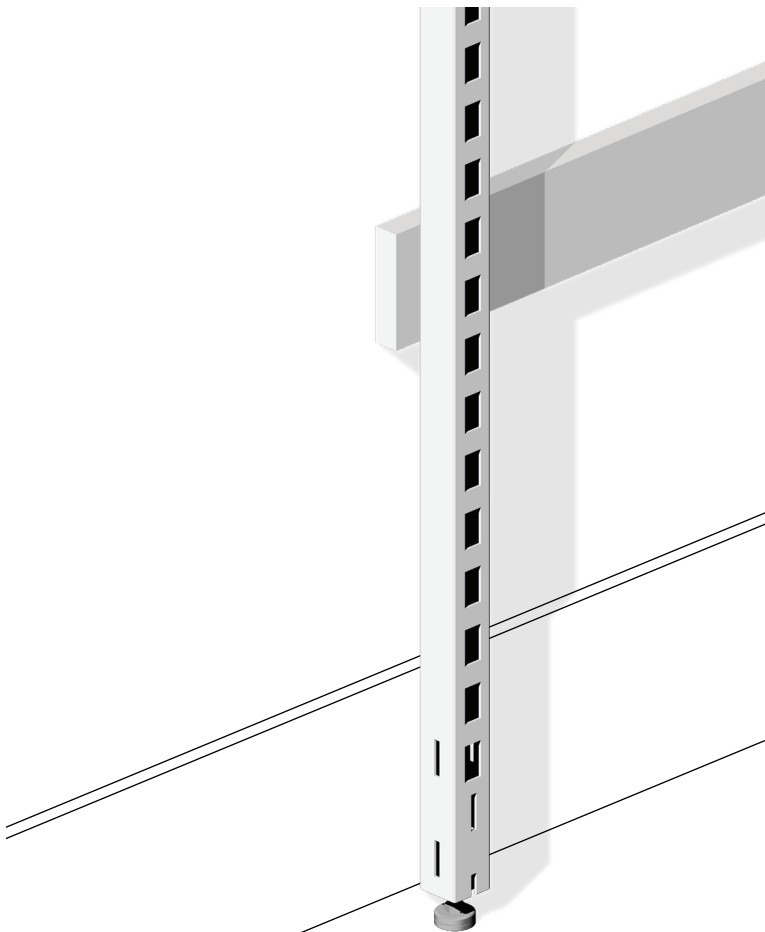

Single sided posts

Single sided post fixed directly to wall

*Ideal for vertical-even brick and concrete walls.
Adequate mounting hardware specific to the substrate must be used.*

Single sided post mounted using adjustable wall mounts

Single sided posts

Single sided post fixed to wall mounted battens

Ideal for plasterboard walls. Battens can be used to install posts on walls with skirting. Battens must be fixed to wall studs using adequate mounting hardware.

Single sided post cut to suit and fixed using floor to ceiling mounts

Ideal for solid-structural ceilings. Adequate mounting hardware specific to the substrate must be used.

Single sided posts

3480 mm
E1135.4

Single sided post

32 W x 32 mm D.
M10 thread at base of post allows for optional castors.
Use post installation jigs to precisely mount posts.
Peggie panels are not suitable for use on single sided posts that use joining rails.
Castors to only be used on posts strengthened with brace plates.