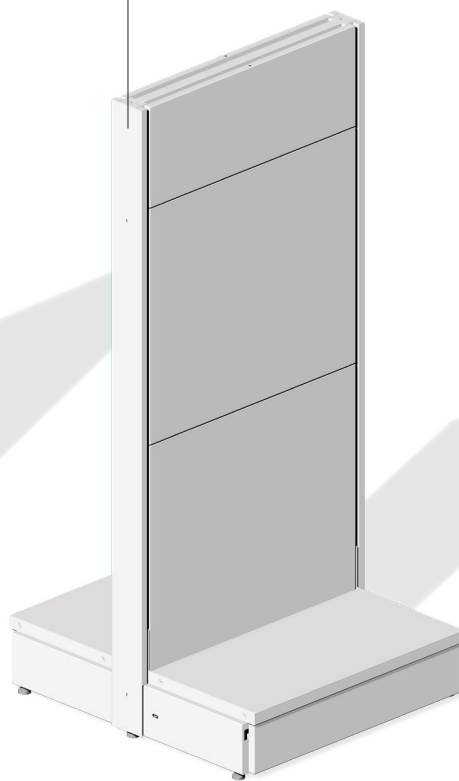

## Panels & post covers

3480 mm H  
6 × 560 mm H panels

2920 mm H  
5 × 560 mm H panels

2360 mm H  
4 × 560 mm H panels

## Panels & post covers

1800 mm H  
3 x 560 mm H panels

1480 mm H  
1 x 240 mm H panels  
2 x 560 mm H panels

1240 mm H  
2 x 560 mm H panels

## Double sided post covers

3480 mm  
E1735

Double sided post cover

16 W x 87 mm D.  
For use with double sided posts.  
Double sided posts can be  
found on page 20.

3480 mm  
E1735

WTS White sand

BKS Black sand