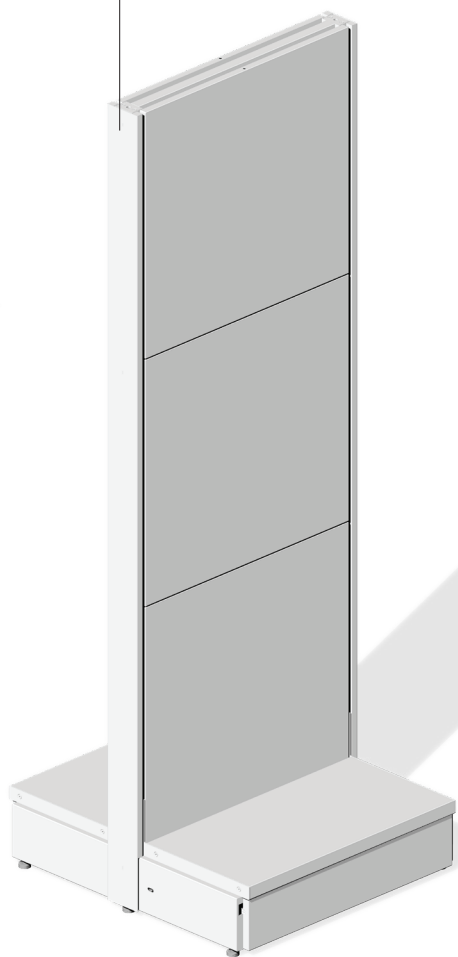

## Panels & post covers

3480 mm H  
6 × 560 mm H panels

2920 mm H  
5 × 560 mm H panels

2360 mm H  
4 × 560 mm H panels

## Panels & post covers

1800 mm H  
3 x 560 mm H panels

1480 mm H  
1 x 240 mm H panels  
2 x 560 mm H panels

1240 mm H  
2 x 560 mm H panels

## Double sided post covers

3480 mm  
E1735

Double sided post cover

16 W x 87 mm D.  
For use with double sided posts.  
Double sided posts can be  
found on page 20.

3480 mm  
E1735

WTS White sand

BKS Black sand