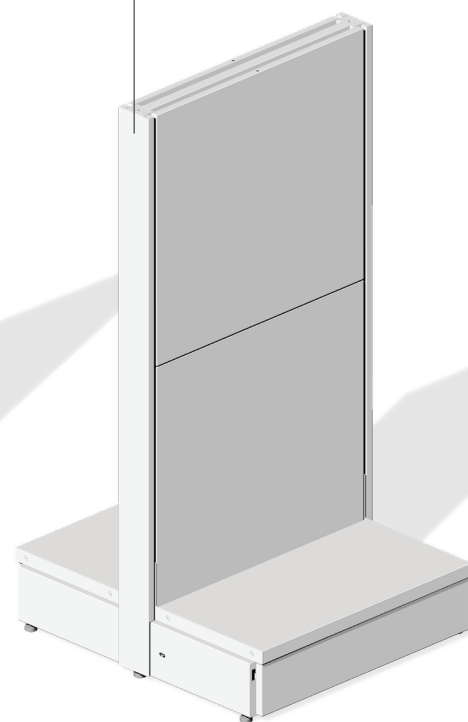

## Panels & post covers

3480 mm H  
6 × 560 mm H panels

2920 mm H  
5 × 560 mm H panels

2360 mm H  
4 × 560 mm H panels

## Panels & post covers

1800 mm H  
3 x 560 mm H panels

1480 mm H  
1 x 240 mm H panels  
2 x 560 mm H panels

1240 mm H  
2 x 560 mm H panels

## Double sided post covers

3480 mm  
E1735

Double sided post cover

16 W x 87 mm D.  
For use with double sided posts.  
Double sided posts can be  
found on page 20.

3480 mm  
E1735

WTS White sand

BKS Black sand