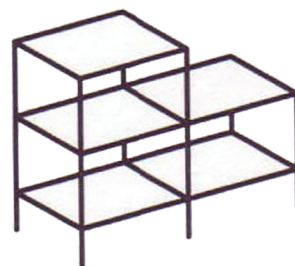

SPOTLIGHT UNITS

SPOT1
400x400x600H

SPOT1A
400x600x600H

SPOT2
400x400x1000H

SPOT2A
400x600x1000mmH

SPOT3
400x400x1400H

SPOT4
800x800x1000H

SPOT5
1200x400x1000H

SPOT6
1200x400x1400H

SPOT7
1800x400x1000H

SPOT8
1800x400x1400H

SPOT9
1200x400x1000H

SPOT10
1200x400x1400H

SPOT11
1200x400x1200H

Units are made to order and constructed from 13mm chrome tube with chrome connectors.

Bottom shelf mirror or glass finish. All other shelves are glass.