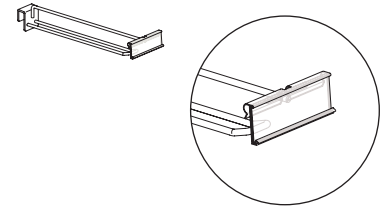

Reward pricing Inc GST

G S \$1.54 each or \$77.00 box

CH Chrome

Each	-	\$2.55	\$2.55
Box of 50	30%	\$89.00	\$1.78

Reward pricing Inc GST

G S \$1.78 each or \$89.00 box

Backrail loop hook with ticket flipper 300 mm D