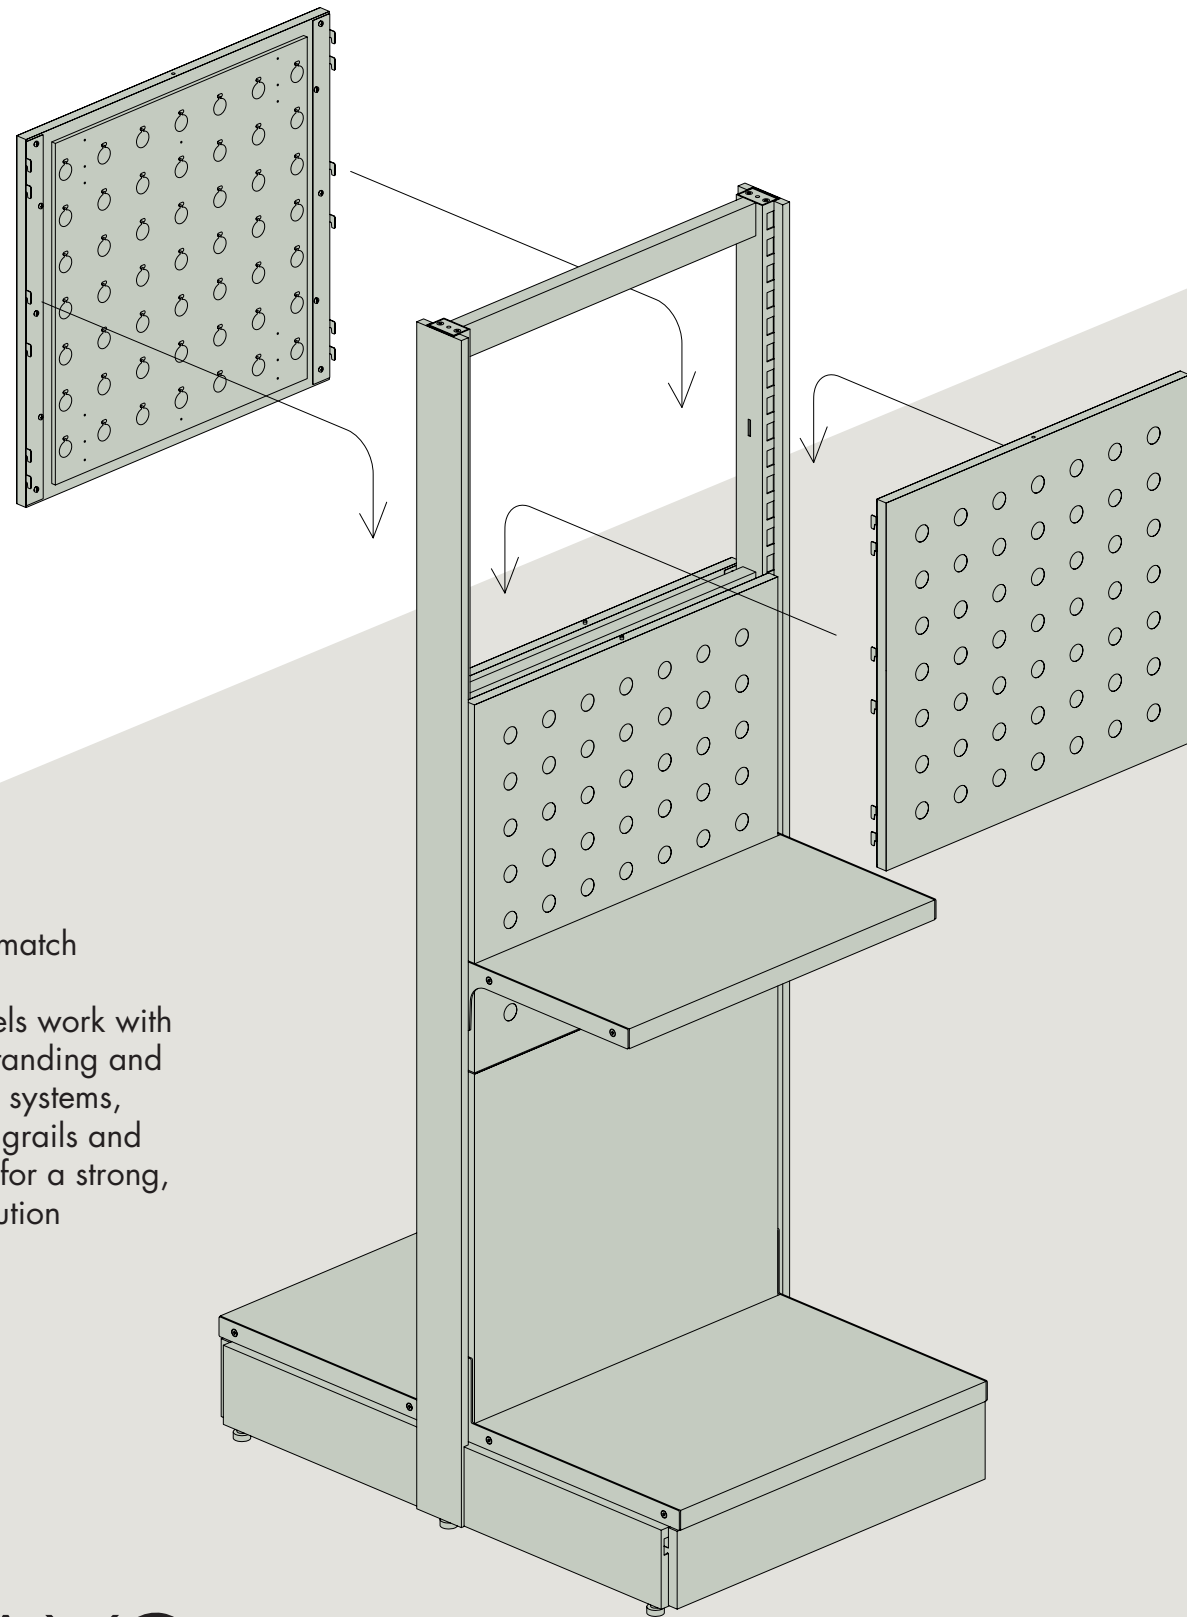

Mix with MAXe

The perfect match

Peggie panels work with MAXe freestanding and wall display systems, shelves, hangrails and accessories for a strong, versatile solution

MAXe