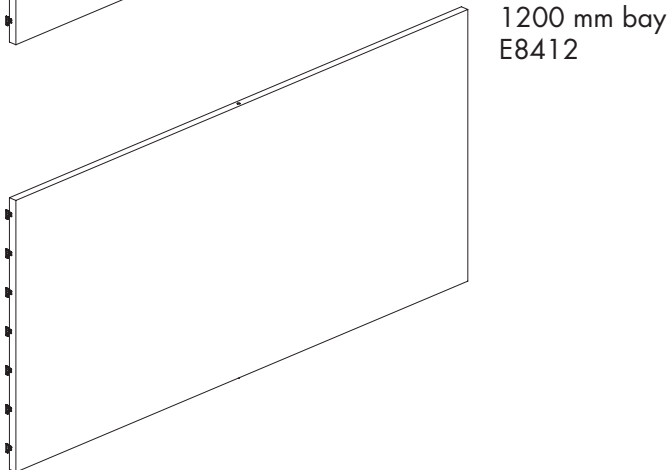

900 mm bay
E8409

WTS White sand

BKS Black sand

1-9	-	$32.00
10-49	4%	$30.50
50+	9%	$29.00

Reward pricing Each inc GST

G $29.00   **S** $30.50

1200 mm bay
E8412

WTS White sand

BKS Black sand

1-9	-	$39.00
10-49	6%	$36.50
50+	13%	$34.00

Reward pricing Each inc GST

G $34.00   **S** $36.50