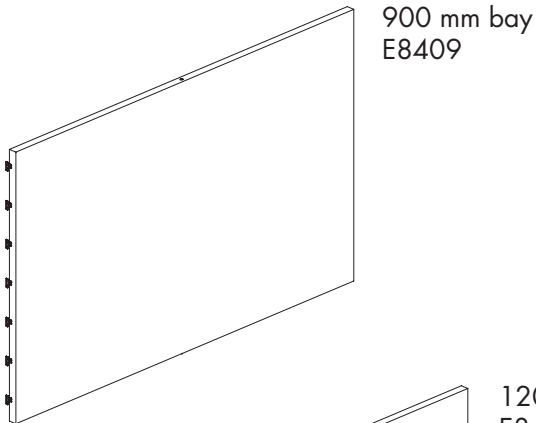

## Plain metal panels

Plain metal panel 560 mm H

600 mm bay  
E8406

**WTS** White sand

**BKS** Black sand

Quantity	Saving	Each inc GST
1-9	-	\$25.00
10-49	8%	\$23.00
50+	17%	\$21.00

**Reward pricing** Each inc GST

**G** \$21.00    **S** \$23.00

600 mm bay  
E8406

900 mm bay  
E8409

1200 mm bay  
E8412

900 mm bay  
E8409

**WTS** White sand

**BKS** Black sand

1-9	-	\$32.00
10-49	4%	\$30.50
50+	9%	\$29.00