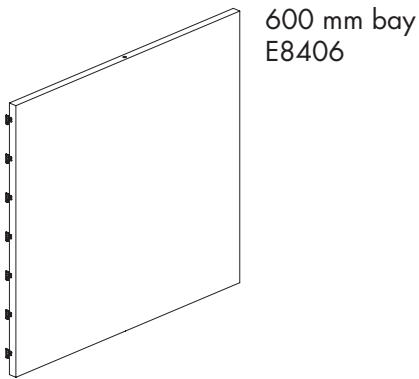

## Plain metal panels

Plain metal panel 560 mm H

600 mm bay  
E8406

**WTS** White sand

**BKS** Black sand

Quantity	Saving	Each inc GST
1-9	-	\$25.00
10-49	8%	\$23.00
50+	17%	\$21.00

**Reward pricing** Each inc GST

**G** \$21.00    **S** \$23.00

600 mm bay  
E8406

900 mm bay  
E8409

1200 mm bay  
E8412

900 mm bay  
E8409

**WTS** White sand

**BKS** Black sand

1-9	-	\$32.00
10-49	4%	\$30.50
50+	9%	\$29.00