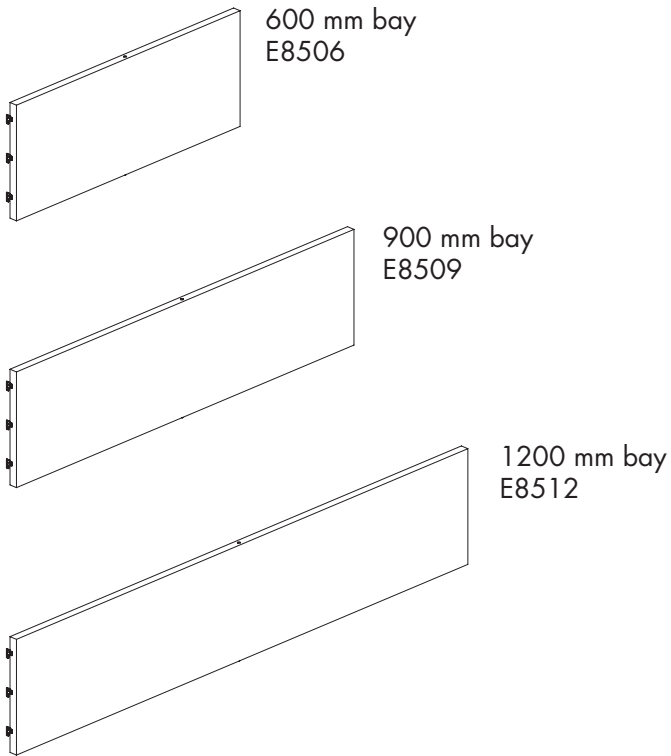

## Plain metal panels

Plain metal panel 240 mm H

600 mm bay  
E8506

**WTS** White sand

**BKS** Black sand

Quantity	Saving	Each inc GST
1-9	-	\$14.00
10-49	7%	\$13.00
50+	14%	\$12.00

**Reward pricing** Each inc GST

**G** \$12.00 **S** \$13.00

900 mm bay  
E8509

**WTS** White sand

**BKS** Black sand

1-9	-	\$18.00
10-49	5%	\$17.00
50+	11%	\$16.00

**Reward pricing** Each inc GST

**G** \$16.00 **S** \$17.00

1200 mm bay  
E8512

## Plain metal panels

Plain metal panel 560 mm H

600 mm bay  
E8406

**WTS** White sand

**BKS** Black sand

Quantity	Saving	Each inc GST
1-9	-	\$25.00
10-49	8%	\$23.00
50+	17%	\$21.00

**Reward pricing** Each inc GST